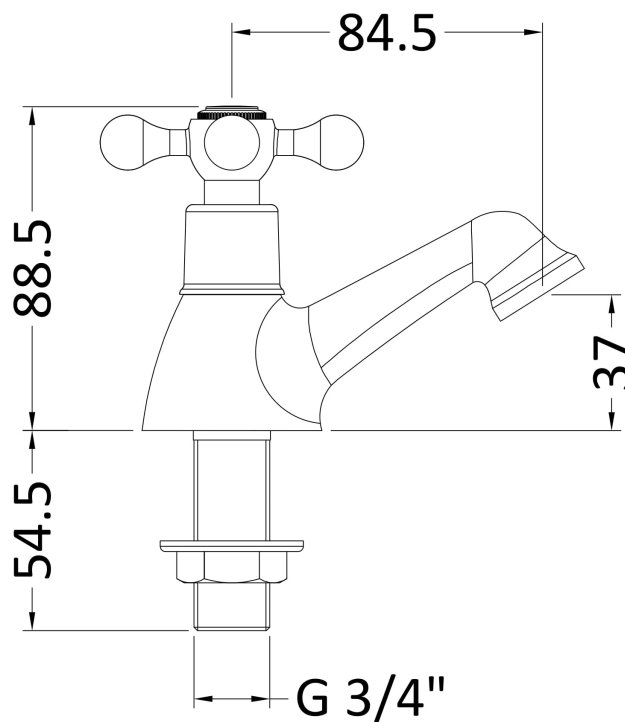

Sales Code: X382

Description: Viscount Bath Tap

Product Dimensions

Height (mm):	89
Width (mm):	40
Depth (mm):	120
Length (mm):	
Nett Weight (kg):	1.1

Packaging Dimensions

Height (mm):	275
Width (mm):	205
Depth (mm):	370
Gross Weight (kg):	1.3

Packaging Data

Box Colour:	White Cardboard Box
Box Qty:	1
Label Size:	100 x 50
Label Colour:	White Label
Label Qty:	2

Outer Box Dimensions (If Applicable)

Height (mm):	305
Width (mm):	335
Depth (mm):	335
Length (mm):	
Gross Weight (kg):	21
Barcode:	5055369008834

Product Details

Country of Origin:	China
Fitting Instruction:	Yes
Product Material:	Brass
Control Type:	Manual
Waste Included:	Waste Not Included
Waste Type:	Not Applicable
WRAS Approval: No	Approval No: N/A
Valve/Cartridge Type:	1/4 Turn Ceramic Disc
Colour/Finish:	Chrome
Mount Type:	Deck
Operating Pressure (bar):	0.1

Flow Rates: (Litres Per Min)	0.1 bar: 9	0.5 bar: 22	1 bar: 34	2 bar: 43	3 bar: 0
Pipe Size:	22 mm (3/4" Bsp)				
Pipe Centres:	N/A				