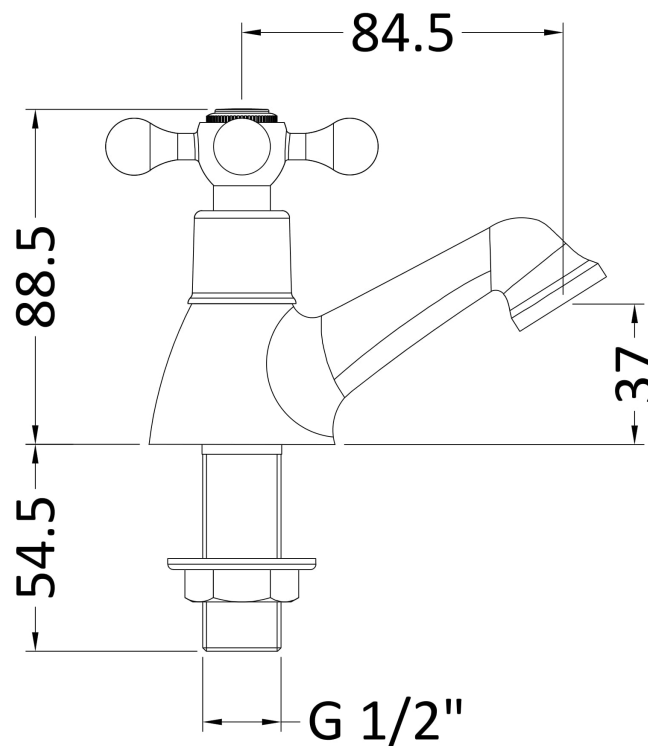

Sales Code: X381

Description: Viscount Basin Tap

Product Dimensions

Height (mm):	89
Width (mm):	40
Depth (mm):	120
Length (mm):	
Nett Weight (kg):	0.8

Packaging Dimensions

Height (mm):	275
Width (mm):	205
Depth (mm):	370
Gross Weight (kg):	1

Packaging Data

Box Colour:	White Cardboard Box
Box Qty:	1
Label Size:	100 x 50
Label Colour:	White Label
Label Qty:	2

Outer Box Dimensions (If Applicable)

Height (mm):	305
Width (mm):	335
Depth (mm):	335
Length (mm):	
Gross Weight (kg):	19
Barcode:	5055369008827

Product Details

Country of Origin:	China
Fitting Instruction:	Yes
Product Material:	Brass
Control Type:	Manual
Waste Included:	Waste Not Included
Waste Type:	Not Applicable
WRAS Approval: No	Approval No: N/A
Valve/Cartridge Type:	1/4 Turn Ceramic Disc
Colour/Finish:	Chrome
Mount Type:	Deck
Operating Pressure (bar):	0.1

Flow Rates: (Litres Per Min)	0.1 bar: 6	0.5 bar: 21	1 bar: 30	2 bar: 41	3 bar: 0
Pipe Size:	15 mm (1/2" Bsp)				
Pipe Centres:	N/A				