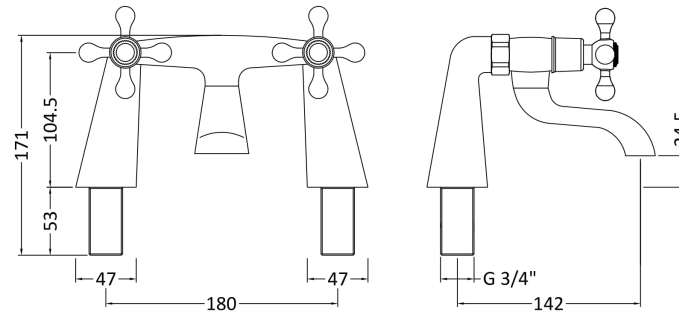

Sales Code: X363

Description: Viscount Bath Filler

Product Dimensions

Height (mm):	105
Width (mm):	220
Depth (mm):	190
Length (mm):	
Nett Weight (kg):	1.2

Packaging Dimensions

Height (mm):	400
Width (mm):	400
Depth (mm):	320
Gross Weight (kg):	1.4

Packaging Data

Box Colour:	White Cardboard Box
Box Qty:	1
Label Size:	100 x 50
Label Colour:	White Label
Label Qty:	2

Outer Box Dimensions (If Applicable)

Height (mm):	240
Width (mm):	380
Depth (mm):	335
Length (mm):	
Gross Weight (kg):	14
Barcode:	5055369011810

Product Details

Country of Origin:	China
Fitting Instruction:	Yes
Product Material:	Brass
Control Type:	Manual
Waste Included:	Waste Not Included
Waste Type:	Not Applicable
WRAS Approval: No	Approval No: N/A
Valve/Cartridge Type:	Screw Down
Colour/Finish:	Chrome
Mount Type:	Deck
Operating Pressure (bar):	0.1
Flow Rates: (Litres Per Min)	0.1 bar: 9 0.5 bar: 31 1 bar: 42 2 bar: 50 3 bar: 0
Pipe Size:	22 mm (3/4" Bsp)
Pipe Centres:	180 mm