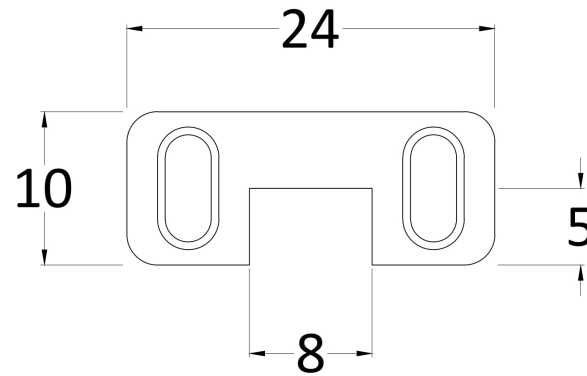

Sales Code: WRSF007

Description: Wetroom Screen Horseshoe Support Foot

Product Dimensions

Height (mm):	45
Width (mm):	45
Depth (mm):	25
Nett Weight (kg):	0.16

Packaging Dimensions

Height (mm):	45
Width (mm):	30
Length (mm):	44
Gross Weight (kg):	0.16

Packaging Data

Box Colour:	White Cardboard Box
Box Qty:	1
Label Size:	100 x 50
Label Colour:	White Label
Label Qty:	1

Outer Box Dimensions (If Applicable)

Height (mm):	360
Width (mm):	270
Depth (mm):	
Length (mm):	
Gross Weight (kg):	
Barcode:	5056211850625

Product Details

Country of Origin:	China
Fitting Instruction:	Yes
CE Approval:	N/A
Profile Material:	Brass
Profile Finish:	Matt Black
Adjustments (mm):	N/A
Entry Width (mm):	N/A
Swing In Dim (mm):	N/A
Swing Out Dim (mm):	N/A
Radius (mm):	Not Applicable
Glass Thickness (mm):	
Easy Fit:	Not Applicable
Easy Clean:	Not Applicable
Handle Style:	Not Applicable
Handle Material:	Not Applicable
Enclosure Design:	Not Applicable
Wheel Type:	Not Applicable
Support Bar Included:	Support Bar Not Included
Extras:	None