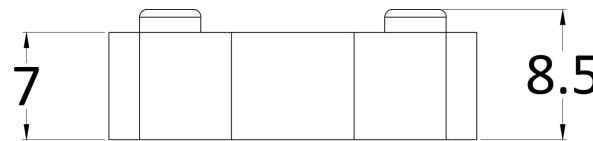

Sales Code: WRSF007

Description: Wetroom Screen Horseshoe Support Foot

Product Dimensions

Height (mm):	45
Width (mm):	45
Depth (mm):	25
Nett Weight (kg):	0.16

Packaging Dimensions

Height (mm):	45
Width (mm):	30
Length (mm):	44
Gross Weight (kg):	0.16

Packaging Data

Box Colour:	White Cardboard Box
Box Qty:	1
Label Size:	100 x 50
Label Colour:	White Label
Label Qty:	1

Outer Box Dimensions (If Applicable)

Height (mm):	360
Width (mm):	270
Depth (mm):	
Length (mm):	
Gross Weight (kg):	
Barcode:	5056211850625

Product Details

Country of Origin:	China
Fitting Instruction:	Yes
CE Approval:	N/A
Profile Material:	Brass
Profile Finish:	Matt Black
Adjustments (mm):	N/A
Entry Width (mm):	N/A
Swing In Dim (mm):	N/A
Swing Out Dim (mm):	N/A
Radius (mm):	Not Applicable
Glass Thickness (mm):	
Easy Fit:	Not Applicable
Easy Clean:	Not Applicable
Handle Style:	Not Applicable
Handle Material:	Not Applicable
Enclosure Design:	Not Applicable
Wheel Type:	Not Applicable
Support Bar Included:	Support Bar Not Included
Extras:	None