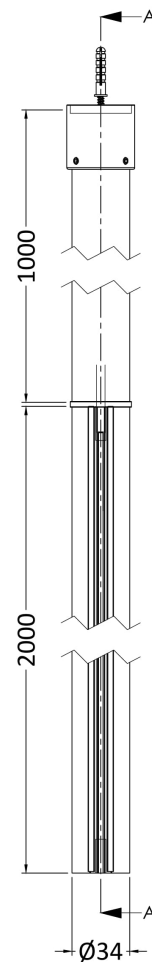

Sales Code: WRSF006

Description: 2/1M Wetroom Screen Ceiling Post Black

Product Dimensions

Height (mm):	3000
Width (mm):	34
Depth (mm):	34
Nett Weight (kg):	3

Packaging Dimensions

Height (mm):	2030
Width (mm):	100
Length (mm):	70
Gross Weight (kg):	3

Packaging Data

Box Colour:	Brown Cardboard Box - Printed
Box Qty:	1
Label Size:	100 x 50
Label Colour:	White Label
Label Qty:	1

Outer Box Dimensions (If Applicable)

Height (mm):	
Width (mm):	
Depth (mm):	
Length (mm):	
Gross Weight (kg):	
Barcode:	5056211850601

Product Details

Country of Origin:	China
Fitting Instruction:	Yes
CE Approval:	N/A
Profile Material:	Aluminium
Profile Finish:	Matt Black
Adjustments (mm):	N/A
Entry Width (mm):	N/A
Swing In Dim (mm):	N/A
Swing Out Dim (mm):	N/A
Radius (mm):	Not Applicable
Glass Thickness (mm):	
Easy Fit:	Not Applicable
Easy Clean:	Not Applicable
Handle Style:	Not Applicable
Handle Material:	Not Applicable
Enclosure Design:	Not Applicable
Wheel Type:	Not Applicable
Support Bar Included:	Support Bar Not Included
Extras:	None