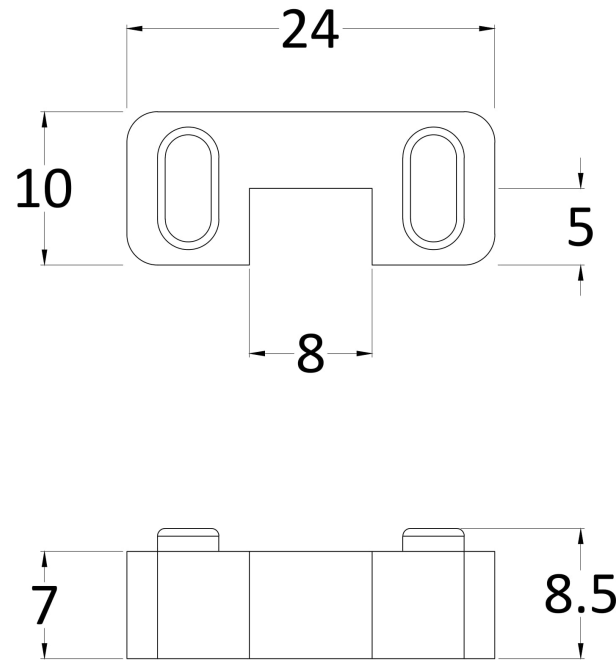

Sales Code: WRSF003

Description: Wetroom Screen Horseshoe Support Foot

**Product Dimensions**

|                   |      |
|-------------------|------|
| Height (mm):      | 45   |
| Width (mm):       | 44   |
| Depth (mm):       | 30   |
| Nett Weight (kg): | 0.16 |

**Packaging Dimensions**

|                    |      |
|--------------------|------|
| Height (mm):       | 45   |
| Width (mm):        | 30   |
| Length (mm):       | 44   |
| Gross Weight (kg): | 0.16 |

**Packaging Data**

|               |                     |
|---------------|---------------------|
| Box Colour:   | White Cardboard Box |
| Box Qty:      | 1                   |
| Label Size:   | 100 x 50            |
| Label Colour: | White Label         |
| Label Qty:    | 2                   |

**Outer Box Dimensions (If Applicable)**

|                    |               |
|--------------------|---------------|
| Height (mm):       | 360           |
| Width (mm):        | 270           |
| Depth (mm):        |               |
| Length (mm):       |               |
| Gross Weight (kg): |               |
| Barcode:           | 5055275896228 |