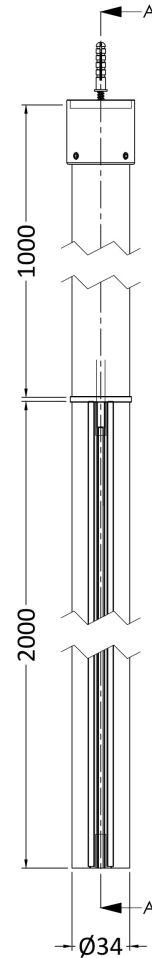

Sales Code: WRSF002

Description: 2/1M Wetroom Screen Ceiling Post

Product Dimensions

Height (mm):	3000
Width (mm):	34
Depth (mm):	34
Nett Weight (kg):	3

Packaging Dimensions

Height (mm):	2030
Width (mm):	80
Length (mm):	35
Gross Weight (kg):	3

Packaging Data

Box Colour:	Brown Cardboard Box - Printed
Box Qty:	1
Label Size:	100 x 50
Label Colour:	White Label
Label Qty:	1

Outer Box Dimensions (If Applicable)

Height (mm):	
Width (mm):	
Depth (mm):	
Length (mm):	
Gross Weight (kg):	
Barcode:	5055275870457

Product Details

Country of Origin:	China
Fitting Instruction:	Yes
CE Approval:	N/A
Profile Material:	Aluminium
Profile Finish:	Polished Chrome
Adjustments (mm):	N/A
Entry Width (mm):	N/A
Swing In Dim (mm):	N/A
Swing Out Dim (mm):	N/A
Radius (mm):	Not Applicable
Glass Thickness (mm):	
Easy Fit:	Not Applicable
Easy Clean:	Not Applicable
Handle Style:	Not Applicable
Handle Material:	Not Applicable
Enclosure Design:	Not Applicable
Wheel Type:	Not Applicable
Support Bar Included:	Support Bar Not Included
Extras:	None