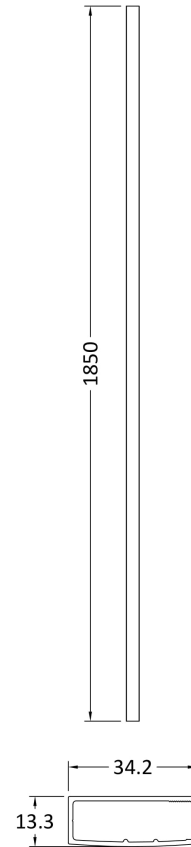

Sales Code: WRSCBP14

Description: Wetroom Screen 1400X1850x8mm Black

Packaging Details

Barcode: 5056211897521

Sales Code: WRSC14

Description: Wetroom Screen 1400 X 1850 X 8mm

Product Dimensions

Height (mm):	1850
Width (mm):	1400
Depth (mm):	14
Nett Weight (kg):	59.5

Packaging Dimensions

Height (mm):	60
Width (mm):	1450
Length (mm):	1920
Gross Weight (kg):	59.5

Packaging Data

Box Colour:	Brown Cardboard Box - Printed
Box Qty:	1
Label Size:	100 x 50
Label Colour:	Not Applicable
Label Qty:	0

Outer Box Dimensions (If Applicable)

Height (mm):	
Width (mm):	
Depth (mm):	
Length (mm):	
Gross Weight (kg):	
Barcode:	5055275819067

Product Details

Country of Origin:	China
Fitting Instruction:	Yes
CE Approval:	Yes
Profile Material:	Aluminium
Profile Finish:	Polished Chrome
Adjustments (mm):	1375mm - 1393mm
Entry Width (mm):	N/A
Swing In Dim (mm):	N/A
Swing Out Dim (mm):	N/A
Radius (mm):	Not Applicable
Glass Thickness (mm):	8
Easy Fit:	No
Easy Clean:	No
Handle Style:	Not Applicable
Handle Material:	Not Applicable
Enclosure Design:	Frameless
Wheel Type:	Not Applicable
Support Bar Included:	Support Bar Included
Extras:	None

Sales Code: WRSF009

Description: Wetroom Wall Channel 1850mm Black

Product Dimensions

Height (mm):	1850
Width (mm):	
Depth (mm):	
Nett Weight (kg):	0.6

Packaging Dimensions

Height (mm):	60
Width (mm):	185
Length (mm):	1860
Gross Weight (kg):	0.6