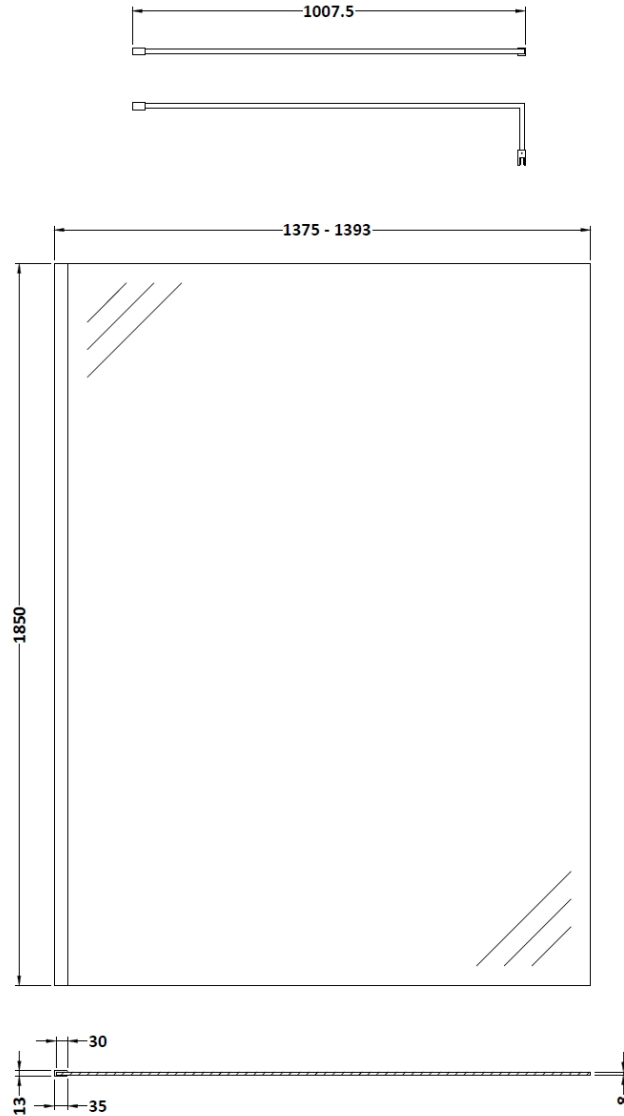

Sales Code: WRSCBP14

Description: Wetroom Screen 1400X1850x8mm Black

Packaging Details

Barcode: 5056211897521

Sales Code: WRSC14

Description: Wetroom Screen 1400 X 1850 X 8mm

Product Dimensions

Height (mm):	1850
Width (mm):	1400
Depth (mm):	14
Nett Weight (kg):	59.5

Packaging Dimensions

Height (mm):	60
Width (mm):	1450
Length (mm):	1920
Gross Weight (kg):	59.5

Packaging Data

Box Colour:	Brown Cardboard Box - Printed
Box Qty:	1
Label Size:	100 x 50
Label Colour:	Not Applicable
Label Qty:	0

Outer Box Dimensions (If Applicable)

Height (mm):	
Width (mm):	
Depth (mm):	
Length (mm):	
Gross Weight (kg):	
Barcode:	5055275819067

Product Details

Country of Origin:	China
Fitting Instruction:	Yes
CE Approval:	Yes
Profile Material:	Aluminium
Profile Finish:	Polished Chrome
Adjustments (mm):	1375mm - 1393mm
Entry Width (mm):	N/A
Swing In Dim (mm):	N/A
Swing Out Dim (mm):	N/A
Radius (mm):	Not Applicable
Glass Thickness (mm):	8
Easy Fit:	No
Easy Clean:	No
Handle Style:	Not Applicable
Handle Material:	Not Applicable
Enclosure Design:	Frameless
Wheel Type:	Not Applicable
Support Bar Included:	Support Bar Included
Extras:	None

Sales Code: WRSF009

Description: Wetroom Wall Channel 1850mm Black

Product Dimensions

Height (mm):	1850
Width (mm):	
Depth (mm):	
Nett Weight (kg):	0.6

Packaging Dimensions

Height (mm):	60
Width (mm):	185
Length (mm):	1860
Gross Weight (kg):	0.6