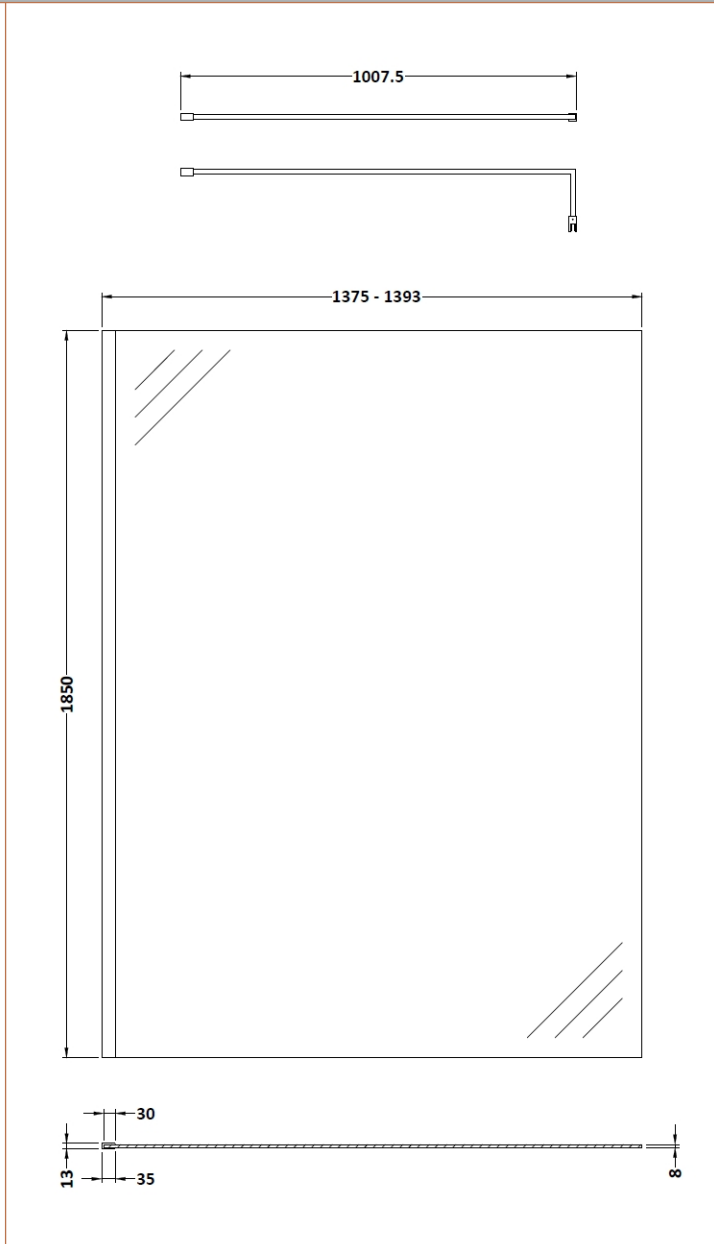

Sales Code: WRSCBP14

Description: Wetroom Screen 1400X1850x8mm Black

Packaging Details

Barcode: 5056211897521

Sales Code: WRSC14

Description: Wetroom Screen 1400 X 1850 X 8mm

Product Dimensions

Height (mm):	1850
Width (mm):	1400
Depth (mm):	14
Nett Weight (kg):	59.5

Packaging Dimensions

Height (mm):	60
Width (mm):	1450
Length (mm):	1920
Gross Weight (kg):	59.5

Packaging Data

Box Colour:	Brown Cardboard Box - Printed
Box Qty:	1
Label Size:	100 x 50
Label Colour:	Not Applicable
Label Qty:	0

Outer Box Dimensions (If Applicable)

Height (mm):	
Width (mm):	
Depth (mm):	
Length (mm):	
Gross Weight (kg):	
Barcode:	5055275819067

Product Details

Country of Origin:	China
Fitting Instruction:	Yes
CE Approval:	Yes
Profile Material:	Aluminium
Profile Finish:	Polished Chrome
Adjustments (mm):	1375mm - 1393mm
Entry Width (mm):	N/A
Swing In Dim (mm):	N/A
Swing Out Dim (mm):	N/A
Radius (mm):	Not Applicable
Glass Thickness (mm):	8
Easy Fit:	No
Easy Clean:	No
Handle Style:	Not Applicable
Handle Material:	Not Applicable
Enclosure Design:	Frameless
Wheel Type:	Not Applicable
Support Bar Included:	Support Bar Included
Extras:	None

Sales Code: WRSF009

Description: Wetroom Wall Channel 1850mm Black

Product Dimensions

Height (mm):	1850
Width (mm):	
Depth (mm):	
Nett Weight (kg):	0.6

Packaging Dimensions

Height (mm):	60
Width (mm):	185
Length (mm):	1860
Gross Weight (kg):	0.6