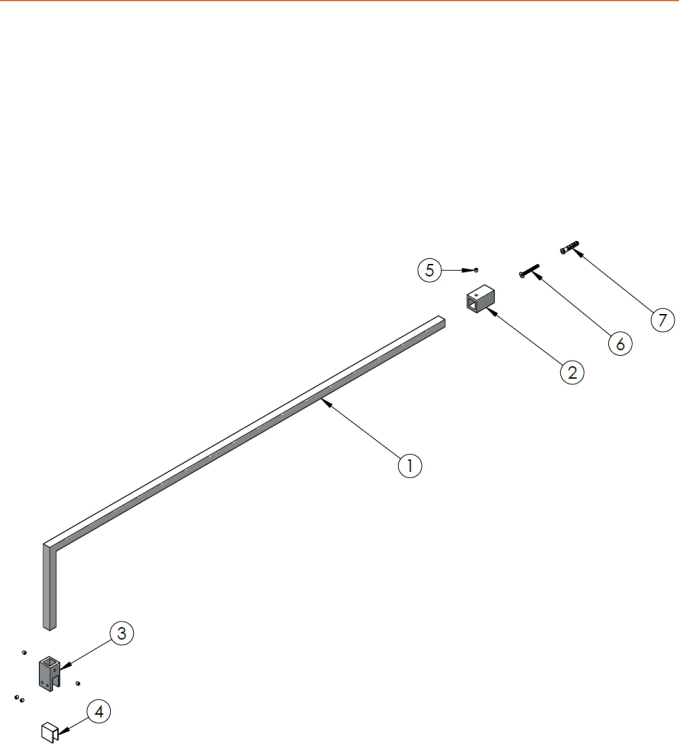

Sales Code: FIX024

Description: Wetroom Screen Support Arm

FIX023				
1	TOP SUPPORT BAR		1	ACC119AA
2	TOP SUPPORT BAR WALL SOCKET		1	ACC118AA
3	TOP SUPPORT BAR GLASS SOCKET		1	ACC127AA
4	TOP SUPPORT BAR GLASS SADDLE		1	ACC128AA
5	M4 x 4 GRUB SCREW		5	SCR1019AA
6	3.9mm x 30 CSK SELF TAPPER SCREW		1	SCR1018AA
7	WALL PLUG		1	ACC003AA
8	SELF SEALED PLASTIC BAG		1	PAC050AA
9	WRSC PRINTED BOX		1	BOX1646AA
10	PRODUCT BARCODE LABEL		1	N/A

Product Dimensions

Height (mm):	15
Width (mm):	150
Depth (mm):	1000
Nett Weight (kg):	0.67

Packaging Dimensions

Height (mm):	35
Width (mm):	160
Length (mm):	1020
Gross Weight (kg):	0.7

Packaging Data

Box Colour:	Brown Cardboard Box
Box Qty:	1
Label Size:	100 x 50
Label Colour:	White Label
Label Qty:	1

Outer Box Dimensions (If Applicable)

Height (mm):	
Width (mm):	
Depth (mm):	
Length (mm):	
Gross Weight (kg):	
Barcode:	5056211847342

Product Details

Country of Origin:	China
Fitting Instruction:	No
CE Approval:	N/A
Profile Material:	Stainless Steel
Profile Finish:	Matt Black
Adjustments (mm):	N/A
Entry Width (mm):	N/A
Swing In Dim (mm):	N/A
Swing Out Dim (mm):	N/A
Radius (mm):	Not Applicable
Glass Thickness (mm):	
Easy Fit:	Not Applicable
Easy Clean:	Not Applicable
Handle Style:	Not Applicable
Handle Material:	Not Applicable
Enclosure Design:	Not Applicable
Wheel Type:	Not Applicable
Support Bar Included:	
Extras:	None