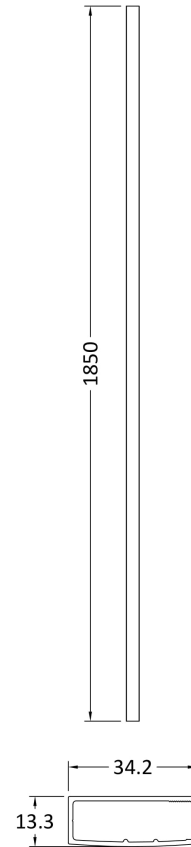

Height (mm):	1850
Width (mm):	1200
Depth (mm):	14
Nett Weight (kg):	50.5

**Packaging Dimensions**

Height (mm):	60
Width (mm):	1250
Length (mm):	1920
Gross Weight (kg):	50.5

**Packaging Data**

Box Colour:	Brown Cardboard Box - Printed
Box Qty:	1
Label Size:	100 x 50
Label Colour:	Not Applicable
Label Qty:	0

**Outer Box Dimensions (If Applicable)**

Height (mm):	
Width (mm):	
Depth (mm):	
Length (mm):	
Gross Weight (kg):	
Barcode:	5055275819050

**Product Details**

Country of Origin:	China
Fitting Instruction:	Yes
CE Approval:	Yes
Profile Material:	Aluminium
Profile Finish:	Polished Chrome
Adjustments (mm):	1175mm - 1193mm
Entry Width (mm):	N/A
Swing In Dim (mm):	N/A
Swing Out Dim (mm):	N/A
Radius (mm):	Not Applicable
Glass Thickness (mm):	8
Easy Fit:	No
Easy Clean:	No
Handle Style:	Not Applicable
Handle Material:	Not Applicable
Enclosure Design:	Frameless
Wheel Type:	Not Applicable
Support Bar Included:	Support Bar Included
Extras:	None

### Product Dimensions

Height (mm):	1850
Width (mm):	
Depth (mm):	
Nett Weight (kg):	0.6

### Packaging Dimensions

Height (mm):	60
Width (mm):	185
Length (mm):	1860
Gross Weight (kg):	0.6