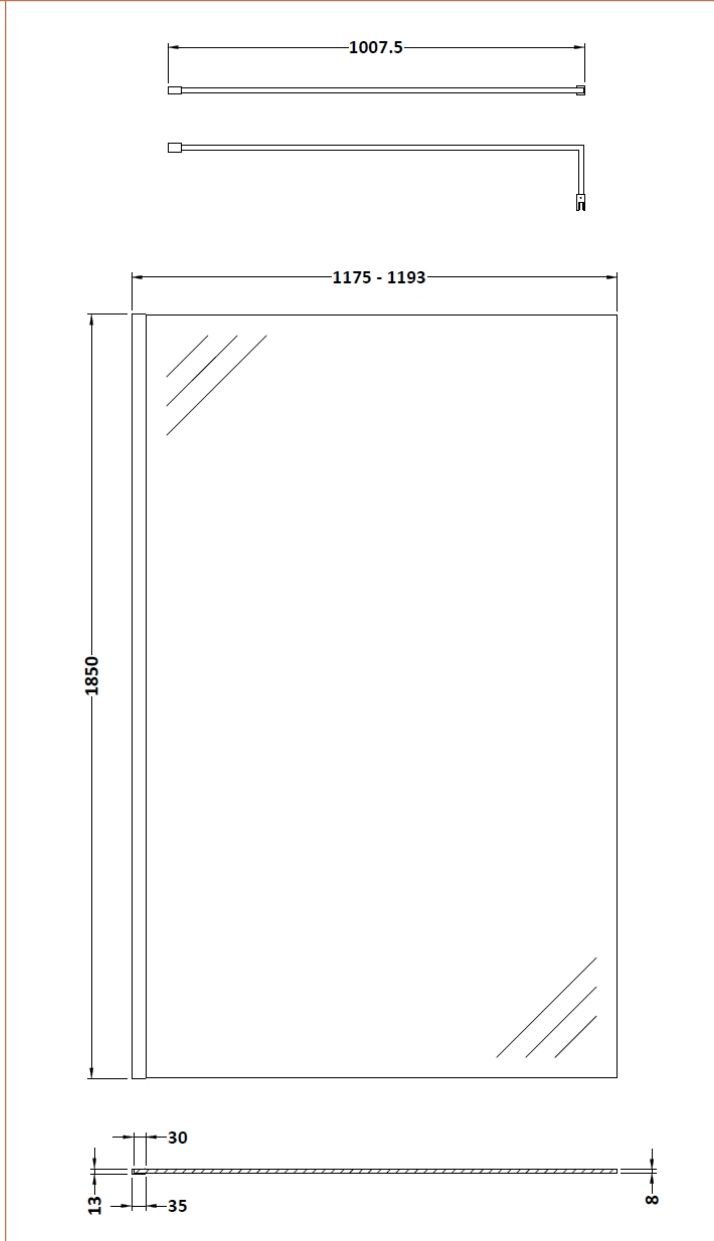

Sales Code: WRSC12

Description: Wetroom Screen 1200 X 1850 X 8mm

Product Dimensions

Height (mm):	1850
Width (mm):	1200
Depth (mm):	14
Nett Weight (kg):	50.5

Packaging Dimensions

Height (mm):	60
Width (mm):	1250
Length (mm):	1920
Gross Weight (kg):	50.5

Packaging Data

Box Colour:	Brown Cardboard Box - Printed
Box Qty:	1
Label Size:	100 x 50
Label Colour:	Not Applicable
Label Qty:	0

Outer Box Dimensions (If Applicable)

Height (mm):	
Width (mm):	
Depth (mm):	
Length (mm):	
Gross Weight (kg):	
Barcode:	5055275819050

Product Details

Country of Origin:	China
Fitting Instruction:	Yes
CE Approval:	Yes
Profile Material:	Aluminium
Profile Finish:	Polished Chrome
Adjustments (mm):	1175mm - 1193mm
Entry Width (mm):	N/A
Swing In Dim (mm):	N/A
Swing Out Dim (mm):	N/A
Radius (mm):	Not Applicable
Glass Thickness (mm):	8
Easy Fit:	No
Easy Clean:	No
Handle Style:	Not Applicable
Handle Material:	Not Applicable
Enclosure Design:	Frameless
Wheel Type:	Not Applicable
Support Bar Included:	Support Bar Included
Extras:	None