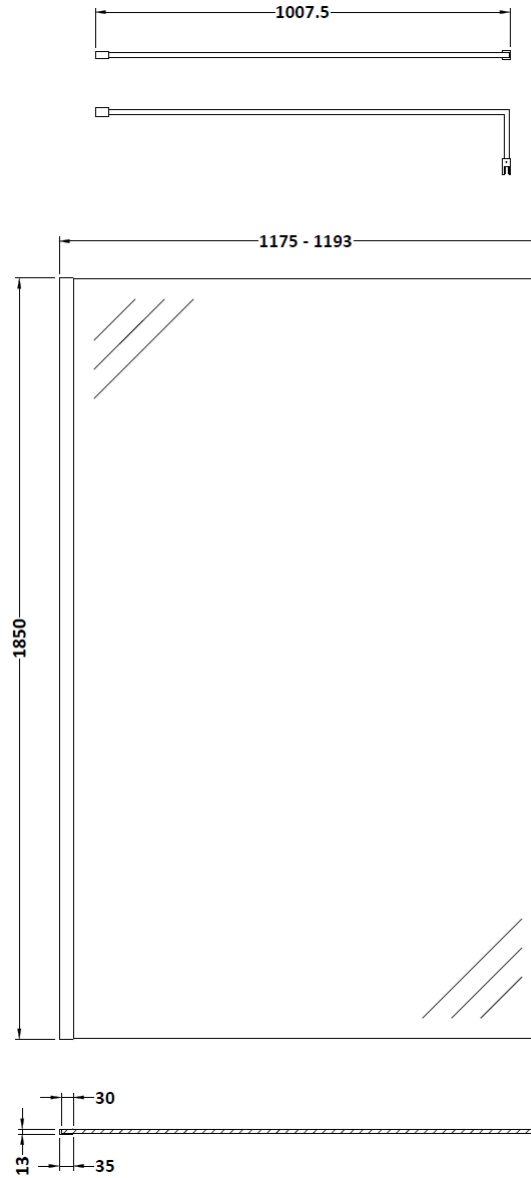

Sales Code: WRSCBP12

Description: Wetroom Screen 1200X1850x8mm Black

Packaging Details

Barcode: 5056211897514