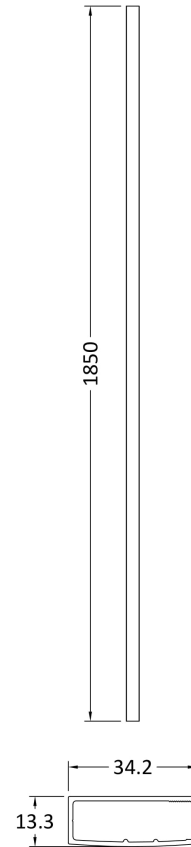

Sales Code: WRSCBP11

Description: Wetroom Screen 1100X1850x8mm Black

Packaging Details

Barcode: 5056211897507

Sales Code: WRSC11

Description: Wetroom Screen 1100 X 1850 X 8mm

Product Dimensions

Height (mm):	1850
Width (mm):	1100
Depth (mm):	14
Nett Weight (kg):	46

Packaging Dimensions

Height (mm):	60
Width (mm):	1150
Length (mm):	1920
Gross Weight (kg):	46

Packaging Data

Box Colour:	Brown Cardboard Box - Printed
Box Qty:	1
Label Size:	100 x 50
Label Colour:	Not Applicable
Label Qty:	0

Outer Box Dimensions (If Applicable)

Height (mm):	
Width (mm):	
Depth (mm):	
Length (mm):	
Gross Weight (kg):	
Barcode:	5055275831748

Product Details

Country of Origin:	China
Fitting Instruction:	Yes
CE Approval:	Yes
Profile Material:	Aluminium
Profile Finish:	Polished Chrome
Adjustments (mm):	1075mm-1093mm
Entry Width (mm):	N/A
Swing In Dim (mm):	N/A
Swing Out Dim (mm):	N/A
Radius (mm):	Not Applicable
Glass Thickness (mm):	8
Easy Fit:	No
Easy Clean:	No
Handle Style:	Not Applicable
Handle Material:	Not Applicable
Enclosure Design:	Frameless
Wheel Type:	Not Applicable
Support Bar Included:	Support Bar Included
Extras:	None

Sales Code: WRSF009

Description: Wetroom Wall Channel 1850mm Black

Product Dimensions

Height (mm):	1850
Width (mm):	
Depth (mm):	
Nett Weight (kg):	0.6

Packaging Dimensions

Height (mm):	60
Width (mm):	185
Length (mm):	1860
Gross Weight (kg):	0.6