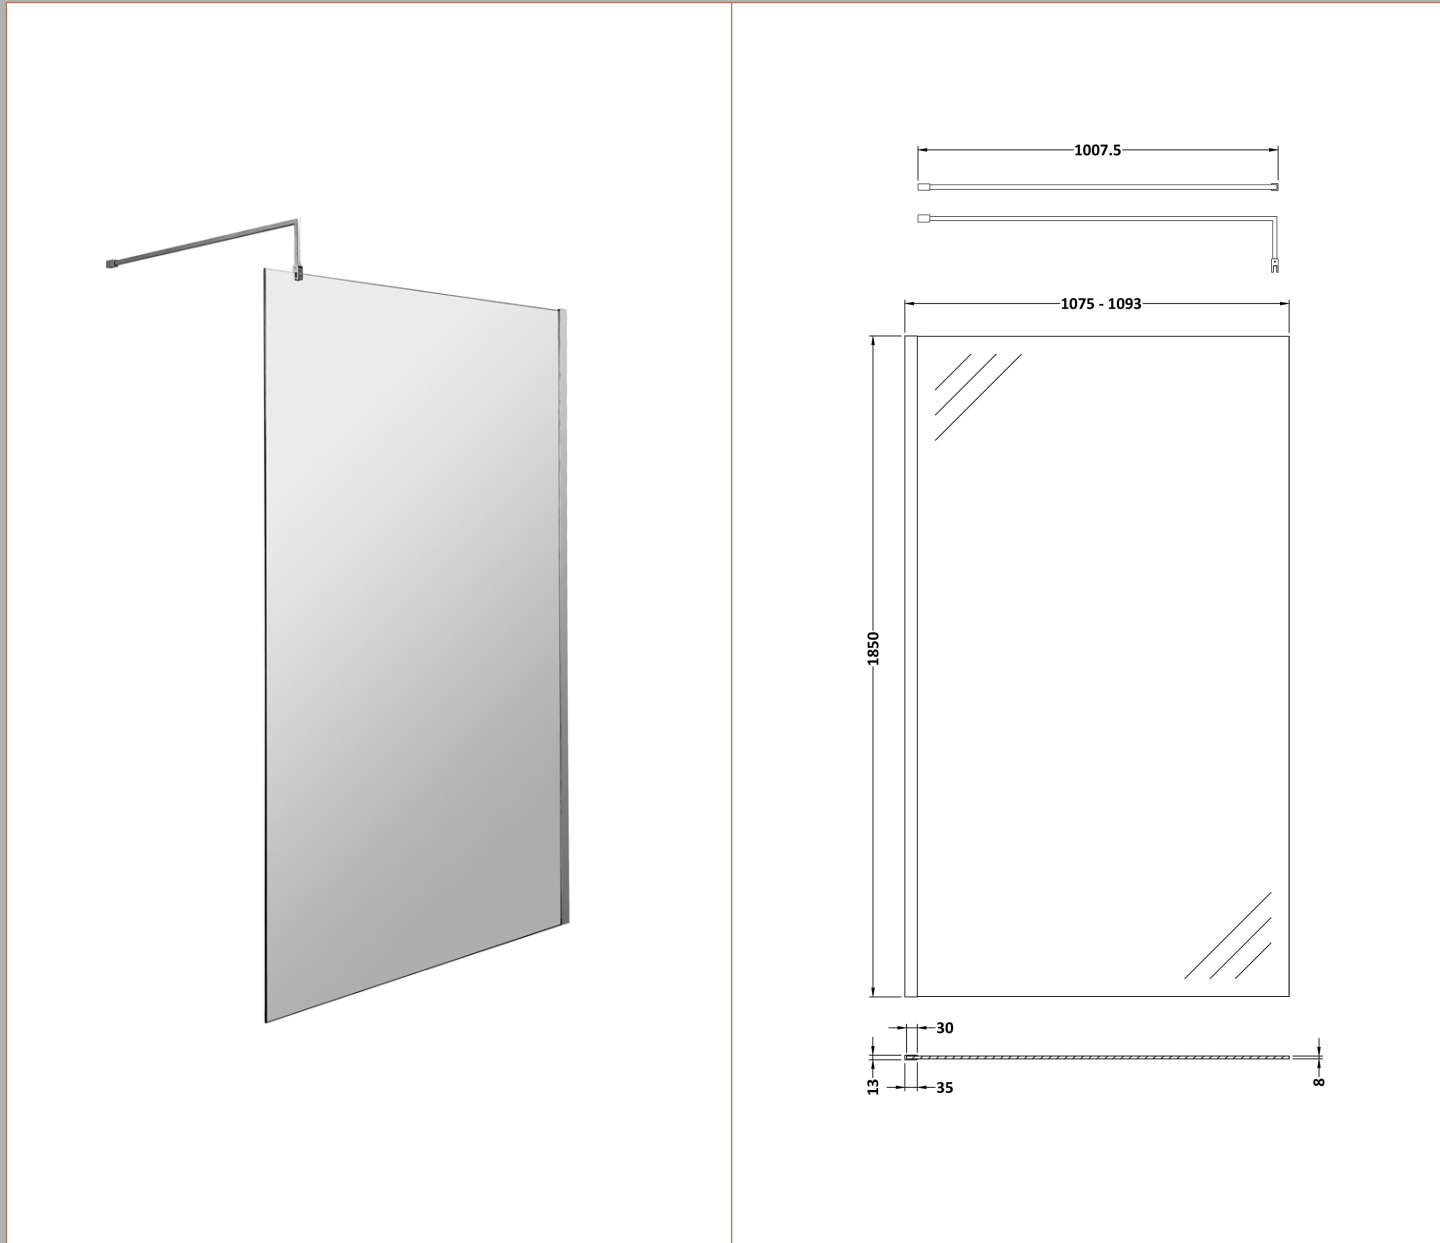

Sales Code: WRSCBP11

Description: Wetroom Screen 1100X1850x8mm Black

Packaging Details

Barcode: 5056211897507

Sales Code: WRSC11

Description: Wetroom Screen 1100 X 1850 X 8mm

Product Dimensions

Height (mm):	1850
Width (mm):	1100
Depth (mm):	14
Nett Weight (kg):	46

Packaging Dimensions

Height (mm):	60
Width (mm):	1150
Length (mm):	1920
Gross Weight (kg):	46

Packaging Data

Box Colour:	Brown Cardboard Box - Printed
Box Qty:	1
Label Size:	100 x 50
Label Colour:	Not Applicable
Label Qty:	0

Outer Box Dimensions (If Applicable)

Height (mm):	
Width (mm):	
Depth (mm):	
Length (mm):	
Gross Weight (kg):	
Barcode:	5055275831748

Product Details

Country of Origin:	China
Fitting Instruction:	Yes
CE Approval:	Yes
Profile Material:	Aluminium
Profile Finish:	Polished Chrome
Adjustments (mm):	1075mm-1093mm
Entry Width (mm):	N/A
Swing In Dim (mm):	N/A
Swing Out Dim (mm):	N/A
Radius (mm):	Not Applicable
Glass Thickness (mm):	8
Easy Fit:	No
Easy Clean:	No
Handle Style:	Not Applicable
Handle Material:	Not Applicable
Enclosure Design:	Frameless
Wheel Type:	Not Applicable
Support Bar Included:	Support Bar Included
Extras:	None

Sales Code: WRSF009

Description: Wetroom Wall Channel 1850mm Black

Product Dimensions

Height (mm):	1850
Width (mm):	
Depth (mm):	
Nett Weight (kg):	0.6

Packaging Dimensions

Height (mm):	60
Width (mm):	185
Length (mm):	1860
Gross Weight (kg):	0.6