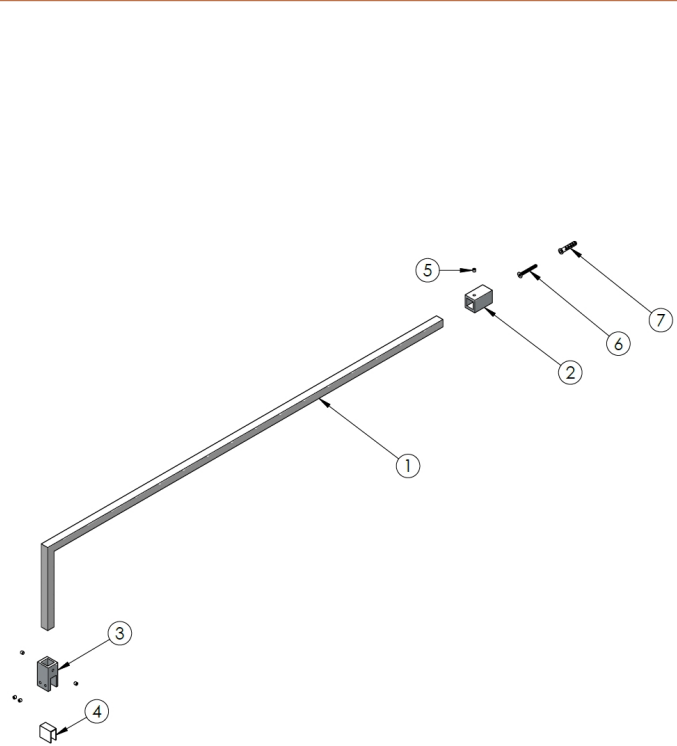

Sales Code: FIX024

Description: Wetroom Screen Support Arm

FIX023				
1	TOP SUPPORT BAR		1	ACC119AA
2	TOP SUPPORT BAR WALL SOCKET		1	ACC118AA
3	TOP SUPPORT BAR GLASS SOCKET		1	ACC127AA
4	TOP SUPPORT BAR GLASS SADDLE		1	ACC128AA
5	M4 x 4 GRUB SCREW		5	SCR1019AA
6	3.9mm x 30 CSK SELF TAPPER SCREW		1	SCR1018AA
7	WALL PLUG		1	ACC003AA
8	SELF SEALED PLASTIC BAG		1	PAC050AA
9	WRSC PRINTED BOX		1	BOX1646AA
10	PRODUCT BARCODE LABEL		1	N/A

Product Dimensions

Height (mm):	15
Width (mm):	150
Depth (mm):	1000
Nett Weight (kg):	0.67

Packaging Dimensions

Height (mm):	35
Width (mm):	160
Length (mm):	1020
Gross Weight (kg):	0.7

Packaging Data

Box Colour:	Brown Cardboard Box
Box Qty:	1
Label Size:	100 x 50
Label Colour:	White Label
Label Qty:	1

Outer Box Dimensions (If Applicable)

Height (mm):	
Width (mm):	
Depth (mm):	
Length (mm):	
Gross Weight (kg):	
Barcode:	5056211847342

Product Details

Country of Origin:	China
Fitting Instruction:	No
CE Approval:	N/A
Profile Material:	Stainless Steel
Profile Finish:	Matt Black
Adjustments (mm):	N/A
Entry Width (mm):	N/A
Swing In Dim (mm):	N/A
Swing Out Dim (mm):	N/A
Radius (mm):	Not Applicable
Glass Thickness (mm):	
Easy Fit:	Not Applicable
Easy Clean:	Not Applicable
Handle Style:	Not Applicable
Handle Material:	Not Applicable
Enclosure Design:	Not Applicable
Wheel Type:	Not Applicable
Support Bar Included:	
Extras:	None