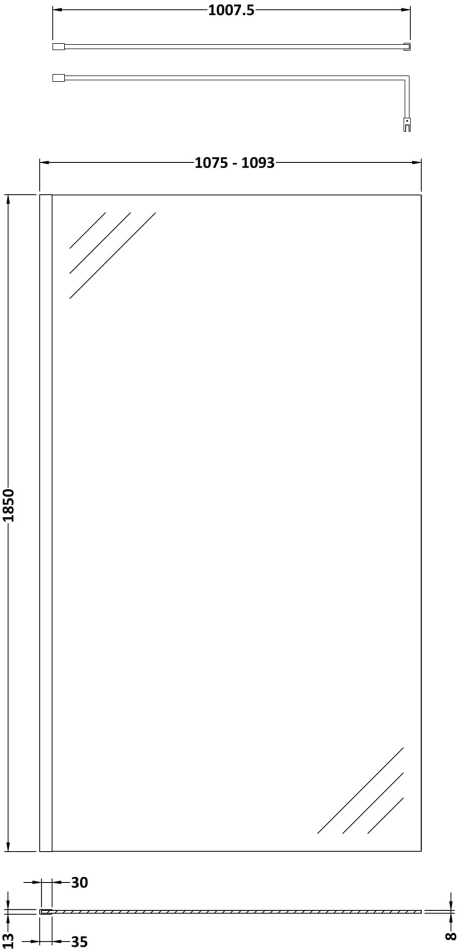

Sales Code: WRSCBP11

Description: Wetroom Screen 1100X1850x8mm Black

Packaging Details

Barcode: 5056211897507

Sales Code: WRSC11

Description: Wetroom Screen 1100 X 1850 X 8mm

Product Dimensions

Height (mm):	1850
Width (mm):	1100
Depth (mm):	14
Nett Weight (kg):	46

Packaging Dimensions

Height (mm):	60
Width (mm):	1150
Length (mm):	1920
Gross Weight (kg):	46

Packaging Data

Box Colour:	Brown Cardboard Box - Printed
Box Qty:	1
Label Size:	100 x 50
Label Colour:	Not Applicable
Label Qty:	0

Outer Box Dimensions (If Applicable)

Height (mm):	
Width (mm):	
Depth (mm):	
Length (mm):	
Gross Weight (kg):	
Barcode:	5055275831748

Product Details

Country of Origin:	China
Fitting Instruction:	Yes
CE Approval:	Yes
Profile Material:	Aluminium
Profile Finish:	Polished Chrome
Adjustments (mm):	1075mm-1093mm
Entry Width (mm):	N/A
Swing In Dim (mm):	N/A
Swing Out Dim (mm):	N/A
Radius (mm):	Not Applicable
Glass Thickness (mm):	8
Easy Fit:	No
Easy Clean:	No
Handle Style:	Not Applicable
Handle Material:	Not Applicable
Enclosure Design:	Frameless
Wheel Type:	Not Applicable
Support Bar Included:	Support Bar Included
Extras:	None

Sales Code: WRSF009

Description: Wetroom Wall Channel 1850mm Black

Product Dimensions

Height (mm):	1850
Width (mm):	
Depth (mm):	
Nett Weight (kg):	0.6

Packaging Dimensions

Height (mm):	60
Width (mm):	185
Length (mm):	1860
Gross Weight (kg):	0.6