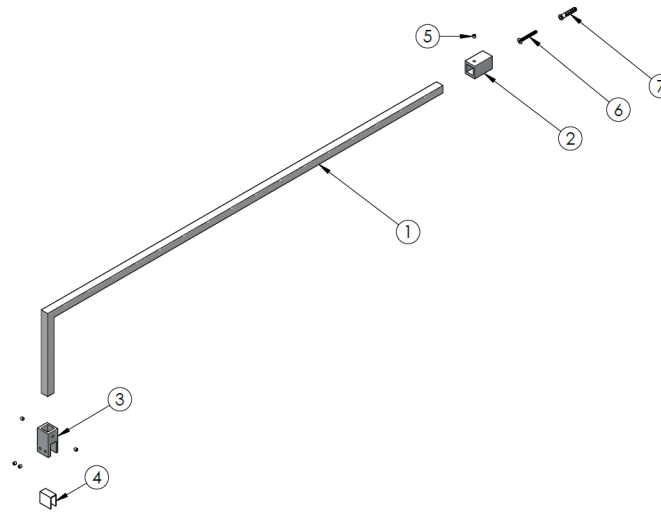

Sales Code: FIX024

Description: Wetroom Screen Support Arm

FIX023				
1	TOP SUPPORT BAR		1	ACC119AA
2	TOP SUPPORT BAR WALL SOCKET		1	ACC118AA
3	TOP SUPPORT BAR GLASS SOCKET		1	ACC127AA
4	TOP SUPPORT BAR GLASS SADDLE		1	ACC128AA
5	M4 x 4 GRUB SCREW		5	SCR1019AA
6	3.9mm x 30 CSK SELF TAPPER SCREW		1	SCR1018AA
7	WALL PLUG		1	ACC003AA
8	SELF SEALED PLASTIC BAG		1	PAC050AA
9	WRSC PRINTED BOX		1	BOX1646AA
10	PRODUCT BARCODE LABEL		1	N/A

Product Dimensions

Height (mm):	15
Width (mm):	150
Depth (mm):	1000
Nett Weight (kg):	0.67

Packaging Dimensions

Height (mm):	35
Width (mm):	160
Length (mm):	1020
Gross Weight (kg):	0.7

Packaging Data

Box Colour:	Brown Cardboard Box
Box Qty:	1
Label Size:	100 x 50
Label Colour:	White Label
Label Qty:	1

Outer Box Dimensions (If Applicable)

Height (mm):	
Width (mm):	
Depth (mm):	
Length (mm):	
Gross Weight (kg):	
Barcode:	5056211847342

Product Details

Country of Origin:	China
Fitting Instruction:	No
CE Approval:	N/A
Profile Material:	Stainless Steel
Profile Finish:	Matt Black
Adjustments (mm):	N/A
Entry Width (mm):	N/A
Swing In Dim (mm):	N/A
Swing Out Dim (mm):	N/A
Radius (mm):	Not Applicable
Glass Thickness (mm):	
Easy Fit:	Not Applicable
Easy Clean:	Not Applicable
Handle Style:	Not Applicable
Handle Material:	Not Applicable
Enclosure Design:	Not Applicable
Wheel Type:	Not Applicable
Support Bar Included:	
Extras:	None