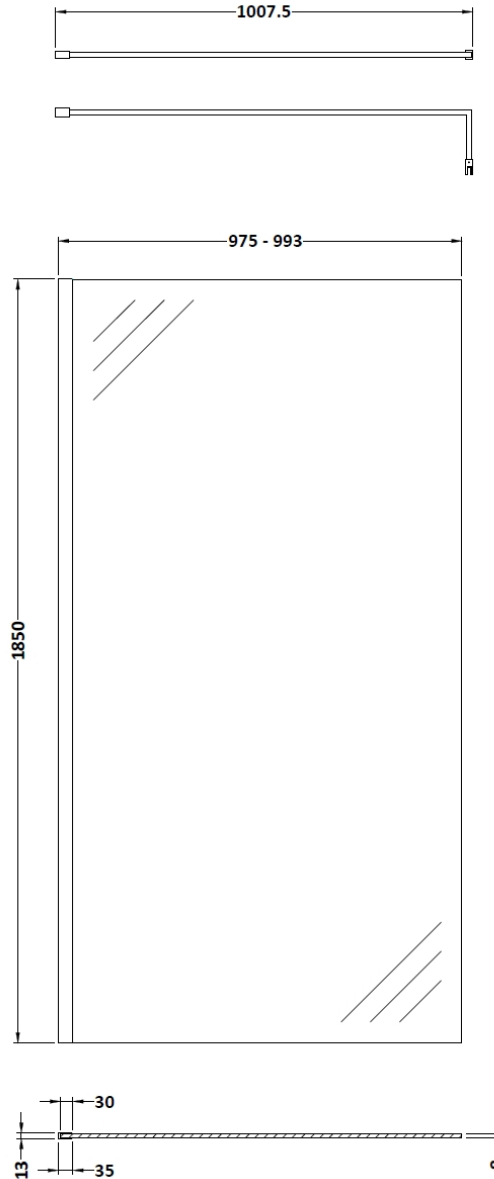

Sales Code: WRSCBP10

Description: Wetroom Screen 1000X1850x8mm Black

Packaging Details

Barcode: 5056211897491

Sales Code: WRSC10

Description: Wetroom Screen 1000 X 1850 X 8mm

Product Dimensions

Height (mm):	1850
Width (mm):	1000
Depth (mm):	14
Nett Weight (kg):	42.5

Packaging Dimensions

Height (mm):	65
Width (mm):	1045
Length (mm):	1920
Gross Weight (kg):	42.5

Packaging Data

Box Colour:	Brown Cardboard Box - Printed
Box Qty:	1
Label Size:	100 x 50
Label Colour:	Not Applicable
Label Qty:	0

Outer Box Dimensions (If Applicable)

Height (mm):	
Width (mm):	
Depth (mm):	
Length (mm):	
Gross Weight (kg):	
Barcode:	5055275819043

Product Details

Country of Origin:	China
Fitting Instruction:	Yes
CE Approval:	Yes
Profile Material:	Aluminium
Profile Finish:	Polished Chrome
Adjustments (mm):	975mm - 993mm
Entry Width (mm):	N/A
Swing In Dim (mm):	N/A
Swing Out Dim (mm):	N/A
Radius (mm):	Not Applicable
Glass Thickness (mm):	8
Easy Fit:	No
Easy Clean:	No
Handle Style:	Not Applicable
Handle Material:	Not Applicable
Enclosure Design:	Frameless
Wheel Type:	Not Applicable
Support Bar Included:	Support Bar Included
Extras:	None

Sales Code: WRSF009

Description: Wetroom Wall Channel 1850mm Black

Product Dimensions

Height (mm):	1850
Width (mm):	
Depth (mm):	
Nett Weight (kg):	0.6

Packaging Dimensions

Height (mm):	60
Width (mm):	185
Length (mm):	1860
Gross Weight (kg):	0.6