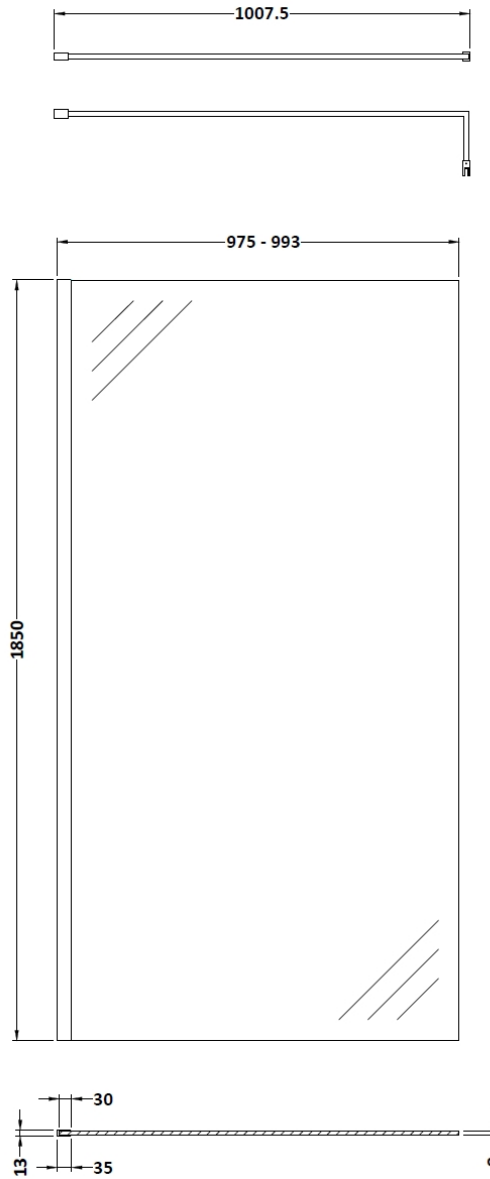

Sales Code: WRSCBP10

Description: Wetroom Screen 1000X1850x8mm Black

Packaging Details

Barcode: 5056211897491

Sales Code: WRSC10

Description: Wetroom Screen 1000 X 1850 X 8mm

Product Dimensions

Height (mm):	1850
Width (mm):	1000
Depth (mm):	14
Nett Weight (kg):	42.5

Packaging Dimensions

Height (mm):	65
Width (mm):	1045
Length (mm):	1920
Gross Weight (kg):	42.5

Packaging Data

Box Colour:	Brown Cardboard Box - Printed
Box Qty:	1
Label Size:	100 x 50
Label Colour:	Not Applicable
Label Qty:	0

Outer Box Dimensions (If Applicable)

Height (mm):	
Width (mm):	
Depth (mm):	
Length (mm):	
Gross Weight (kg):	
Barcode:	5055275819043

Product Details

Country of Origin:	China
Fitting Instruction:	Yes
CE Approval:	Yes
Profile Material:	Aluminium
Profile Finish:	Polished Chrome
Adjustments (mm):	975mm - 993mm
Entry Width (mm):	N/A
Swing In Dim (mm):	N/A
Swing Out Dim (mm):	N/A
Radius (mm):	Not Applicable
Glass Thickness (mm):	8
Easy Fit:	No
Easy Clean:	No
Handle Style:	Not Applicable
Handle Material:	Not Applicable
Enclosure Design:	Frameless
Wheel Type:	Not Applicable
Support Bar Included:	Support Bar Included
Extras:	None

Sales Code: WRSF009

Description: Wetroom Wall Channel 1850mm Black

Product Dimensions

Height (mm):	1850
Width (mm):	
Depth (mm):	
Nett Weight (kg):	0.6

Packaging Dimensions

Height (mm):	60
Width (mm):	185
Length (mm):	1860
Gross Weight (kg):	0.6