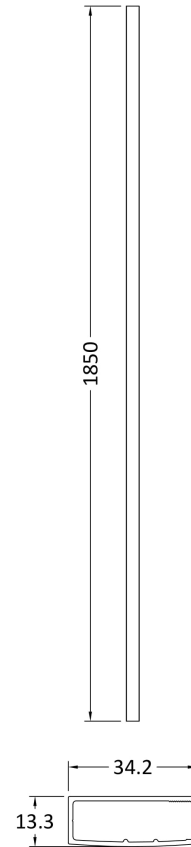

Sales Code: WRSCBP10

Description: Wetroom Screen 1000X1850x8mm Black

Packaging Details

Barcode: 5056211897491

Sales Code: WRSC10

Description: Wetroom Screen 1000 X 1850 X 8mm

Product Dimensions

Height (mm):	1850
Width (mm):	1000
Depth (mm):	14
Nett Weight (kg):	42.5

Packaging Dimensions

Height (mm):	65
Width (mm):	1045
Length (mm):	1920
Gross Weight (kg):	42.5

Packaging Data

Box Colour:	Brown Cardboard Box - Printed
Box Qty:	1
Label Size:	100 x 50
Label Colour:	Not Applicable
Label Qty:	0

Outer Box Dimensions (If Applicable)

Height (mm):	
Width (mm):	
Depth (mm):	
Length (mm):	
Gross Weight (kg):	
Barcode:	5055275819043

Product Details

Country of Origin:	China
Fitting Instruction:	Yes
CE Approval:	Yes
Profile Material:	Aluminium
Profile Finish:	Polished Chrome
Adjustments (mm):	975mm - 993mm
Entry Width (mm):	N/A
Swing In Dim (mm):	N/A
Swing Out Dim (mm):	N/A
Radius (mm):	Not Applicable
Glass Thickness (mm):	8
Easy Fit:	No
Easy Clean:	No
Handle Style:	Not Applicable
Handle Material:	Not Applicable
Enclosure Design:	Frameless
Wheel Type:	Not Applicable
Support Bar Included:	Support Bar Included
Extras:	None

Sales Code: WRSF009

Description: Wetroom Wall Channel 1850mm Black

Product Dimensions

Height (mm):	1850
Width (mm):	
Depth (mm):	
Nett Weight (kg):	0.6

Packaging Dimensions

Height (mm):	60
Width (mm):	185
Length (mm):	1860
Gross Weight (kg):	0.6