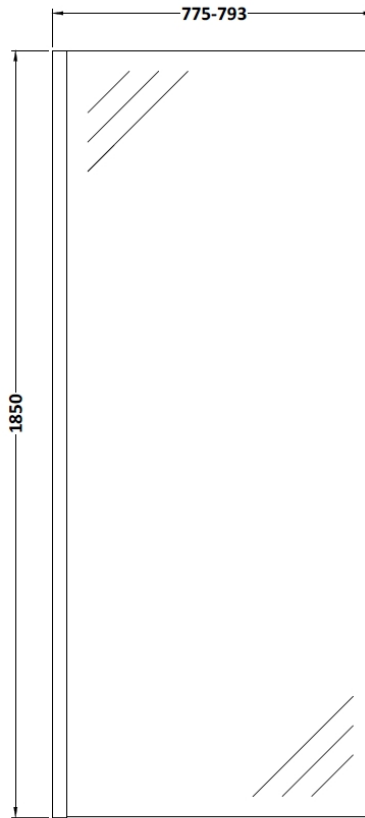

Sales Code: WRSCBP080

Description: Wetroom Screen 800X1850x8mm Black

Packaging Details

Barcode: 5056211897477

Sales Code: WRSC080

Description: Wetroom Screen 800 X 1850 X 8mm

Product Dimensions

Height (mm):	1850
Width (mm):	800
Depth (mm):	14
Nett Weight (kg):	34

Packaging Dimensions

Height (mm):	60
Width (mm):	850
Length (mm):	1920
Gross Weight (kg):	34

Packaging Data

Box Colour:	Brown Cardboard Box - Printed
Box Qty:	1
Label Size:	100 x 50
Label Colour:	Not Applicable
Label Qty:	0

Outer Box Dimensions (If Applicable)

Height (mm):	
Width (mm):	
Depth (mm):	
Length (mm):	
Gross Weight (kg):	
Barcode:	5055275819029

Product Details

Country of Origin:	China
Fitting Instruction:	Yes
CE Approval:	Yes
Profile Material:	Aluminium
Profile Finish:	Polished Chrome
Adjustments (mm):	775mm - 793mm
Entry Width (mm):	N/A
Swing In Dim (mm):	N/A
Swing Out Dim (mm):	N/A
Radius (mm):	Not Applicable
Glass Thickness (mm):	8
Easy Fit:	No
Easy Clean:	No
Handle Style:	Not Applicable
Handle Material:	Not Applicable
Enclosure Design:	Frameless
Wheel Type:	Not Applicable
Support Bar Included:	Support Bar Included
Extras:	None

Sales Code: WRSF009

Description: Wetroom Wall Channel 1850mm Black

Product Dimensions

Height (mm):	1850
Width (mm):	
Depth (mm):	
Nett Weight (kg):	0.6

Packaging Dimensions

Height (mm):	60
Width (mm):	185
Length (mm):	1860
Gross Weight (kg):	0.6