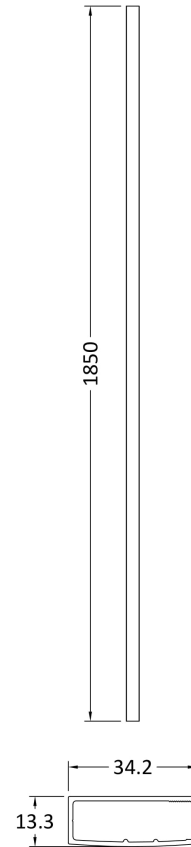

Sales Code: WRSCBP080

Description: Wetroom Screen 800X1850x8mm Black

Packaging Details

Barcode: 5056211897477

Sales Code: WRSC080

Description: Wetroom Screen 800 X 1850 X 8mm

Product Dimensions

Height (mm):	1850
Width (mm):	800
Depth (mm):	14
Nett Weight (kg):	34

Packaging Dimensions

Height (mm):	60
Width (mm):	850
Length (mm):	1920
Gross Weight (kg):	34

Packaging Data

Box Colour:	Brown Cardboard Box - Printed
Box Qty:	1
Label Size:	100 x 50
Label Colour:	Not Applicable
Label Qty:	0

Outer Box Dimensions (If Applicable)

Height (mm):	
Width (mm):	
Depth (mm):	
Length (mm):	
Gross Weight (kg):	
Barcode:	5055275819029

Product Details

Country of Origin:	China
Fitting Instruction:	Yes
CE Approval:	Yes
Profile Material:	Aluminium
Profile Finish:	Polished Chrome
Adjustments (mm):	775mm - 793mm
Entry Width (mm):	N/A
Swing In Dim (mm):	N/A
Swing Out Dim (mm):	N/A
Radius (mm):	Not Applicable
Glass Thickness (mm):	8
Easy Fit:	No
Easy Clean:	No
Handle Style:	Not Applicable
Handle Material:	Not Applicable
Enclosure Design:	Frameless
Wheel Type:	Not Applicable
Support Bar Included:	Support Bar Included
Extras:	None

Sales Code: WRSF009

Description: Wetroom Wall Channel 1850mm Black

Product Dimensions

Height (mm):	1850
Width (mm):	
Depth (mm):	
Nett Weight (kg):	0.6

Packaging Dimensions

Height (mm):	60
Width (mm):	185
Length (mm):	1860
Gross Weight (kg):	0.6