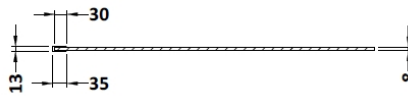

Sales Code: WRSCBP080

Description: Wetroom Screen 800X1850x8mm Black

Packaging Details

Barcode: 5056211897477

Sales Code: WRSC080

Description: Wetroom Screen 800 X 1850 X 8mm

Product Dimensions

Height (mm):	1850
Width (mm):	800
Depth (mm):	14
Nett Weight (kg):	34

Packaging Dimensions

Height (mm):	60
Width (mm):	850
Length (mm):	1920
Gross Weight (kg):	34

Packaging Data

Box Colour:	Brown Cardboard Box - Printed
Box Qty:	1
Label Size:	100 x 50
Label Colour:	Not Applicable
Label Qty:	0

Outer Box Dimensions (If Applicable)

Height (mm):	
Width (mm):	
Depth (mm):	
Length (mm):	
Gross Weight (kg):	
Barcode:	5055275819029

Product Details

Country of Origin:	China
Fitting Instruction:	Yes
CE Approval:	Yes
Profile Material:	Aluminium
Profile Finish:	Polished Chrome
Adjustments (mm):	775mm - 793mm
Entry Width (mm):	N/A
Swing In Dim (mm):	N/A
Swing Out Dim (mm):	N/A
Radius (mm):	Not Applicable
Glass Thickness (mm):	8
Easy Fit:	No
Easy Clean:	No
Handle Style:	Not Applicable
Handle Material:	Not Applicable
Enclosure Design:	Frameless
Wheel Type:	Not Applicable
Support Bar Included:	Support Bar Included
Extras:	None

Outer Box Dimensions (If Applicable)

Height (mm):	
Width (mm):	
Depth (mm):	
Length (mm):	
Gross Weight (kg):	
Barcode:	5056211847342

Product Details

Country of Origin:	China
Fitting Instruction:	No
CE Approval:	N/A
Profile Material:	Stainless Steel
Profile Finish:	Matt Black
Adjustments (mm):	N/A
Entry Width (mm):	N/A
Swing In Dim (mm):	N/A
Swing Out Dim (mm):	N/A
Radius (mm):	Not Applicable
Glass Thickness (mm):	
Easy Fit:	Not Applicable
Easy Clean:	Not Applicable
Handle Style:	Not Applicable
Handle Material:	Not Applicable
Enclosure Design:	Not Applicable
Wheel Type:	Not Applicable
Support Bar Included:	
Extras:	None