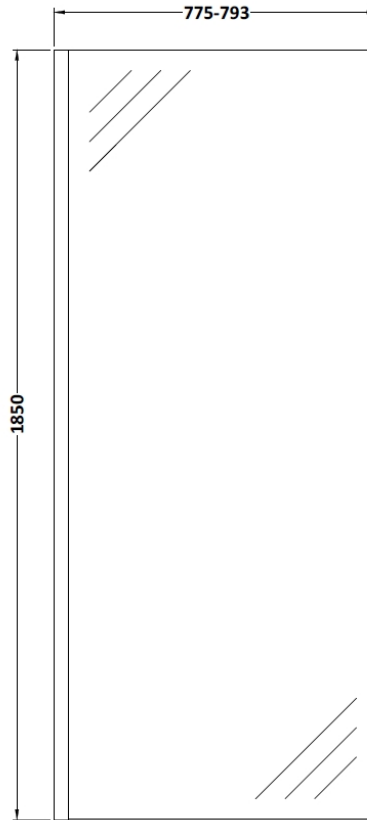

Sales Code: WRSCBP080

Description: Wetroom Screen 800X1850x8mm Black

Packaging Details

Barcode: 5056211897477

Sales Code: WRSC080

Description: Wetroom Screen 800 X 1850 X 8mm

Product Dimensions

Height (mm):	1850
Width (mm):	800
Depth (mm):	14
Nett Weight (kg):	34

Packaging Dimensions

Height (mm):	60
Width (mm):	850
Length (mm):	1920
Gross Weight (kg):	34

Packaging Data

Box Colour:	Brown Cardboard Box - Printed
Box Qty:	1
Label Size:	100 x 50
Label Colour:	Not Applicable
Label Qty:	0

Outer Box Dimensions (If Applicable)

Height (mm):	
Width (mm):	
Depth (mm):	
Length (mm):	
Gross Weight (kg):	
Barcode:	5055275819029

Product Details

Country of Origin:	China
Fitting Instruction:	Yes
CE Approval:	Yes
Profile Material:	Aluminium
Profile Finish:	Polished Chrome
Adjustments (mm):	775mm - 793mm
Entry Width (mm):	N/A
Swing In Dim (mm):	N/A
Swing Out Dim (mm):	N/A
Radius (mm):	Not Applicable
Glass Thickness (mm):	8
Easy Fit:	No
Easy Clean:	No
Handle Style:	Not Applicable
Handle Material:	Not Applicable
Enclosure Design:	Frameless
Wheel Type:	Not Applicable
Support Bar Included:	Support Bar Included
Extras:	None

Sales Code: WRSF009

Description: Wetroom Wall Channel 1850mm Black

Product Dimensions

Height (mm):	1850
Width (mm):	
Depth (mm):	
Nett Weight (kg):	0.6

Packaging Dimensions

Height (mm):	60
Width (mm):	185
Length (mm):	1860
Gross Weight (kg):	0.6