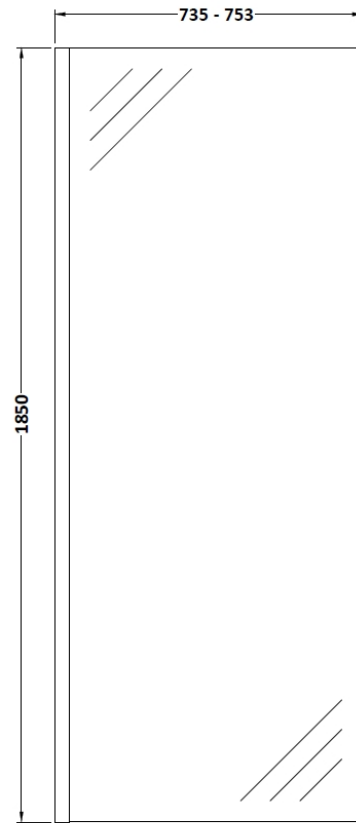

Sales Code: WRSCBP076

Description: Wetroom Screen 760X1850x8mm Black

### Product Dimensions

Height (mm):	1850
Width (mm):	760
Depth (mm):	14
Nett Weight (kg):	32.5

### Packaging Dimensions

Height (mm):	60
Width (mm):	810
Length (mm):	1920
Gross Weight (kg):	32.5

### Outer Box Dimensions (If Applicable)

Height (mm):	
Width (mm):	
Depth (mm):	
Length (mm):	
Gross Weight (kg):	
Barcode:	5055275819012