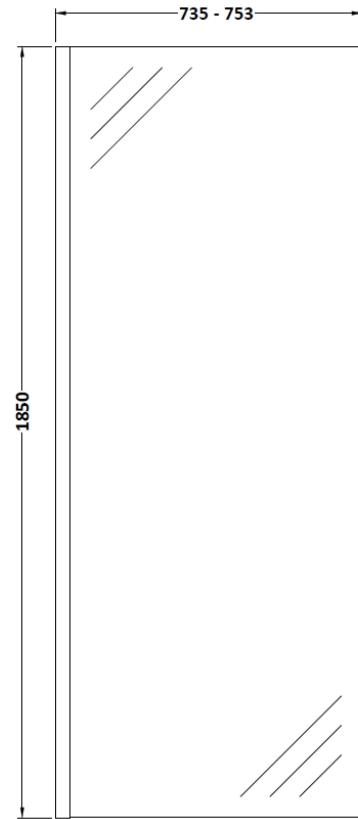

Sales Code: WRSCBP076

Description: Wetroom Screen 760X1850x8mm Black

### Product Dimensions

Height (mm):	1850
Width (mm):	760
Depth (mm):	14
Nett Weight (kg):	32.5

### Packaging Dimensions

Height (mm):	60
Width (mm):	810
Length (mm):	1920
Gross Weight (kg):	32.5

### Outer Box Dimensions (If Applicable)

Height (mm):	
Width (mm):	
Depth (mm):	
Length (mm):	
Gross Weight (kg):	
Barcode:	5055275819012