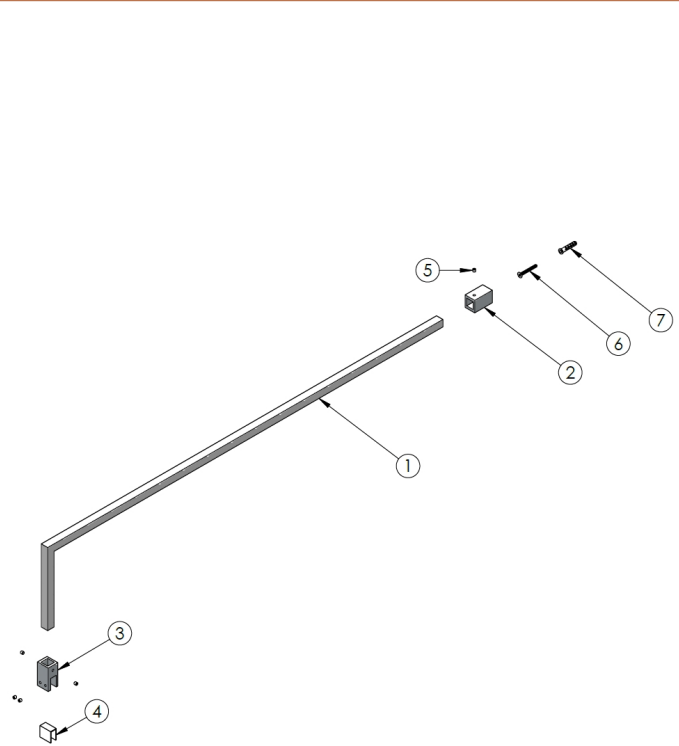

Sales Code: FIX024

Description: Wetroom Screen Support Arm

FIX023				
1	TOP SUPPORT BAR		1	ACC119AA
2	TOP SUPPORT BAR WALL SOCKET		1	ACC118AA
3	TOP SUPPORT BAR GLASS SOCKET		1	ACC127AA
4	TOP SUPPORT BAR GLASS SADDLE		1	ACC128AA
5	M4 x 4 GRUB SCREW		5	SCR1019AA
6	3.9mm x 30 CSK SELF TAPPER SCREW		1	SCR1018AA
7	WALL PLUG		1	ACC003AA
8	SELF SEALED PLASTIC BAG		1	PAC050AA
9	WRSC PRINTED BOX		1	BOX1646AA
10	PRODUCT BARCODE LABEL		1	N/A

Product Dimensions

Height (mm):	15
Width (mm):	150
Depth (mm):	1000
Nett Weight (kg):	0.67

Packaging Dimensions

Height (mm):	35
Width (mm):	160
Length (mm):	1020
Gross Weight (kg):	0.7

Packaging Data

Box Colour:	Brown Cardboard Box
Box Qty:	1
Label Size:	100 x 50
Label Colour:	White Label
Label Qty:	1

Outer Box Dimensions (If Applicable)

Height (mm):	
Width (mm):	
Depth (mm):	
Length (mm):	
Gross Weight (kg):	
Barcode:	5056211847342

Product Details

Country of Origin:	China
Fitting Instruction:	No
CE Approval:	N/A
Profile Material:	Stainless Steel
Profile Finish:	Matt Black
Adjustments (mm):	N/A
Entry Width (mm):	N/A
Swing In Dim (mm):	N/A
Swing Out Dim (mm):	N/A
Radius (mm):	Not Applicable
Glass Thickness (mm):	
Easy Fit:	Not Applicable
Easy Clean:	Not Applicable
Handle Style:	Not Applicable
Handle Material:	Not Applicable
Enclosure Design:	Not Applicable
Wheel Type:	Not Applicable
Support Bar Included:	
Extras:	None