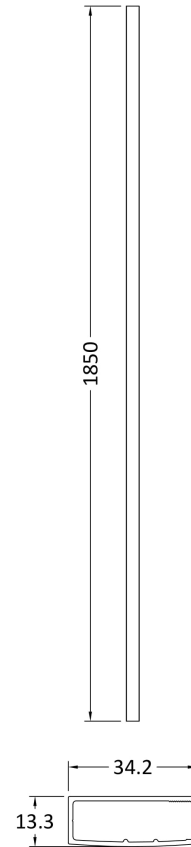

### Product Dimensions

Height (mm):	1850
Width (mm):	760
Depth (mm):	14
Nett Weight (kg):	32.5

### Packaging Dimensions

Height (mm):	60
Width (mm):	810
Length (mm):	1920
Gross Weight (kg):	32.5

### Outer Box Dimensions (If Applicable)

Height (mm):	
Width (mm):	
Depth (mm):	
Length (mm):	
Gross Weight (kg):	
Barcode:	5055275819012

**Sales Code:** WRSF009

**Description:** Wetroom Wall Channel 1850mm Black

**Product Dimensions**

Height (mm):	1850
Width (mm):	
Depth (mm):	
Nett Weight (kg):	0.6

**Packaging Dimensions**

Height (mm):	60
Width (mm):	185
Length (mm):	1860
Gross Weight (kg):	0.6