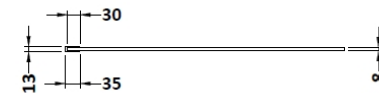

Sales Code: WRSCBP070

Description: Wetroom Screen 700X1850x8mm Black

Packaging Details

Barcode: 5056211897453

Sales Code: WRSC070

Description: Wetroom Screen 700 X 1850 X 8mm

Product Dimensions

Height (mm):	1850
Width (mm):	700
Depth (mm):	14
Nett Weight (kg):	29.5

Packaging Dimensions

Height (mm):	60
Width (mm):	750
Length (mm):	1920
Gross Weight (kg):	29.5

Packaging Data

Box Colour:	Brown Cardboard Box - Printed
Box Qty:	1
Label Size:	100 x 50
Label Colour:	Not Applicable
Label Qty:	0

Outer Box Dimensions (If Applicable)

Height (mm):	
Width (mm):	
Depth (mm):	
Length (mm):	
Gross Weight (kg):	
Barcode:	5055275819005

Product Details

Country of Origin:	China
Fitting Instruction:	Yes
CE Approval:	Yes
Profile Material:	Aluminium
Profile Finish:	Polished Chrome
Adjustments (mm):	675mm - 693mm
Entry Width (mm):	N/A
Swing In Dim (mm):	N/A
Swing Out Dim (mm):	N/A
Radius (mm):	Not Applicable
Glass Thickness (mm):	8
Easy Fit:	No
Easy Clean:	No
Handle Style:	Not Applicable
Handle Material:	Not Applicable
Enclosure Design:	Frameless
Wheel Type:	Not Applicable
Support Bar Included:	Support Bar Included
Extras:	None