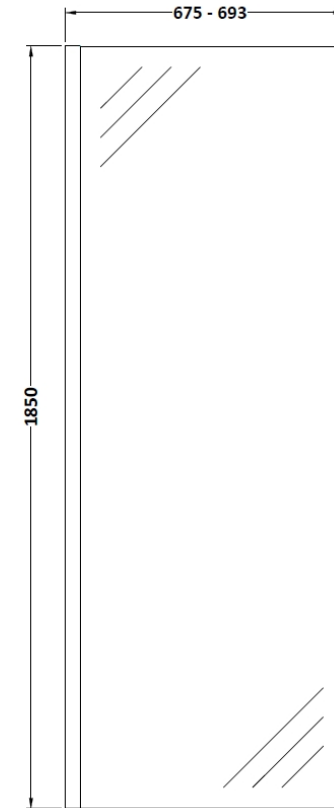

Sales Code: WRSCBP070

Description: Wetroom Screen 700X1850x8mm Black

Packaging Details

Barcode: 5056211897453

Sales Code: WRSC070

Description: Wetroom Screen 700 X 1850 X 8mm

Product Dimensions

Height (mm):	1850
Width (mm):	700
Depth (mm):	14
Nett Weight (kg):	29.5

Packaging Dimensions

Height (mm):	60
Width (mm):	750
Length (mm):	1920
Gross Weight (kg):	29.5

Packaging Data

Box Colour:	Brown Cardboard Box - Printed
Box Qty:	1
Label Size:	100 x 50
Label Colour:	Not Applicable
Label Qty:	0

Outer Box Dimensions (If Applicable)

Height (mm):	
Width (mm):	
Depth (mm):	
Length (mm):	
Gross Weight (kg):	
Barcode:	5055275819005

Product Details

Country of Origin:	China
Fitting Instruction:	Yes
CE Approval:	Yes
Profile Material:	Aluminium
Profile Finish:	Polished Chrome
Adjustments (mm):	675mm - 693mm
Entry Width (mm):	N/A
Swing In Dim (mm):	N/A
Swing Out Dim (mm):	N/A
Radius (mm):	Not Applicable
Glass Thickness (mm):	8
Easy Fit:	No
Easy Clean:	No
Handle Style:	Not Applicable
Handle Material:	Not Applicable
Enclosure Design:	Frameless
Wheel Type:	Not Applicable
Support Bar Included:	Support Bar Included
Extras:	None

Sales Code: WRSF009

Description: Wetroom Wall Channel 1850mm Black

Product Dimensions

Height (mm):	1850
Width (mm):	
Depth (mm):	
Nett Weight (kg):	0.6

Packaging Dimensions

Height (mm):	60
Width (mm):	185
Length (mm):	1860
Gross Weight (kg):	0.6