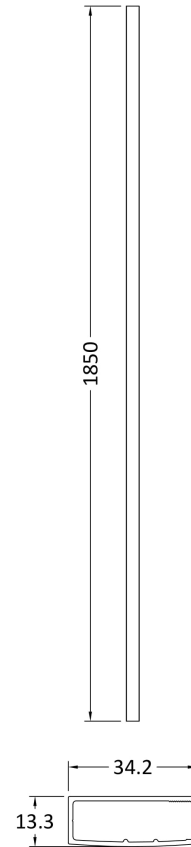

Sales Code: WRSCBP070

Description: Wetroom Screen 700X1850x8mm Black

Packaging Details

Barcode: 5056211897453

Sales Code: WRSC070

Description: Wetroom Screen 700 X 1850 X 8mm

Product Dimensions

Height (mm):	1850
Width (mm):	700
Depth (mm):	14
Nett Weight (kg):	29.5

Packaging Dimensions

Height (mm):	60
Width (mm):	750
Length (mm):	1920
Gross Weight (kg):	29.5

Packaging Data

Box Colour:	Brown Cardboard Box - Printed
Box Qty:	1
Label Size:	100 x 50
Label Colour:	Not Applicable
Label Qty:	0

Outer Box Dimensions (If Applicable)

Height (mm):	
Width (mm):	
Depth (mm):	
Length (mm):	
Gross Weight (kg):	
Barcode:	5055275819005

Product Details

Country of Origin:	China
Fitting Instruction:	Yes
CE Approval:	Yes
Profile Material:	Aluminium
Profile Finish:	Polished Chrome
Adjustments (mm):	675mm - 693mm
Entry Width (mm):	N/A
Swing In Dim (mm):	N/A
Swing Out Dim (mm):	N/A
Radius (mm):	Not Applicable
Glass Thickness (mm):	8
Easy Fit:	No
Easy Clean:	No
Handle Style:	Not Applicable
Handle Material:	Not Applicable
Enclosure Design:	Frameless
Wheel Type:	Not Applicable
Support Bar Included:	Support Bar Included
Extras:	None

Sales Code: WRSF009

Description: Wetroom Wall Channel 1850mm Black

Product Dimensions

Height (mm):	1850
Width (mm):	
Depth (mm):	
Nett Weight (kg):	0.6

Packaging Dimensions

Height (mm):	60
Width (mm):	185
Length (mm):	1860
Gross Weight (kg):	0.6