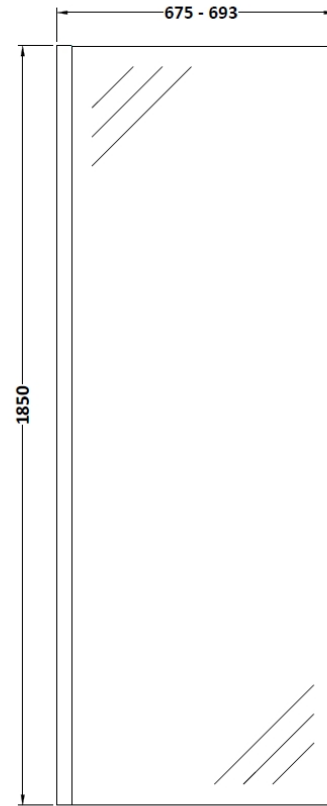

Sales Code: WRSCBP070

Description: Wetroom Screen 700X1850x8mm Black

Packaging Details

Barcode: 5056211897453

Sales Code: WRSC070

Description: Wetroom Screen 700 X 1850 X 8mm

Product Dimensions

Height (mm):	1850
Width (mm):	700
Depth (mm):	14
Nett Weight (kg):	29.5

Packaging Dimensions

Height (mm):	60
Width (mm):	750
Length (mm):	1920
Gross Weight (kg):	29.5

Packaging Data

Box Colour:	Brown Cardboard Box - Printed
Box Qty:	1
Label Size:	100 x 50
Label Colour:	Not Applicable
Label Qty:	0

Outer Box Dimensions (If Applicable)

Height (mm):	
Width (mm):	
Depth (mm):	
Length (mm):	
Gross Weight (kg):	
Barcode:	5055275819005

Product Details

Country of Origin:	China
Fitting Instruction:	Yes
CE Approval:	Yes
Profile Material:	Aluminium
Profile Finish:	Polished Chrome
Adjustments (mm):	675mm - 693mm
Entry Width (mm):	N/A
Swing In Dim (mm):	N/A
Swing Out Dim (mm):	N/A
Radius (mm):	Not Applicable
Glass Thickness (mm):	8
Easy Fit:	No
Easy Clean:	No
Handle Style:	Not Applicable
Handle Material:	Not Applicable
Enclosure Design:	Frameless
Wheel Type:	Not Applicable
Support Bar Included:	Support Bar Included
Extras:	None

Sales Code: WRSF009

Description: Wetroom Wall Channel 1850mm Black

Product Dimensions

Height (mm):	1850
Width (mm):	
Depth (mm):	
Nett Weight (kg):	0.6

Packaging Dimensions

Height (mm):	60
Width (mm):	185
Length (mm):	1860
Gross Weight (kg):	0.6