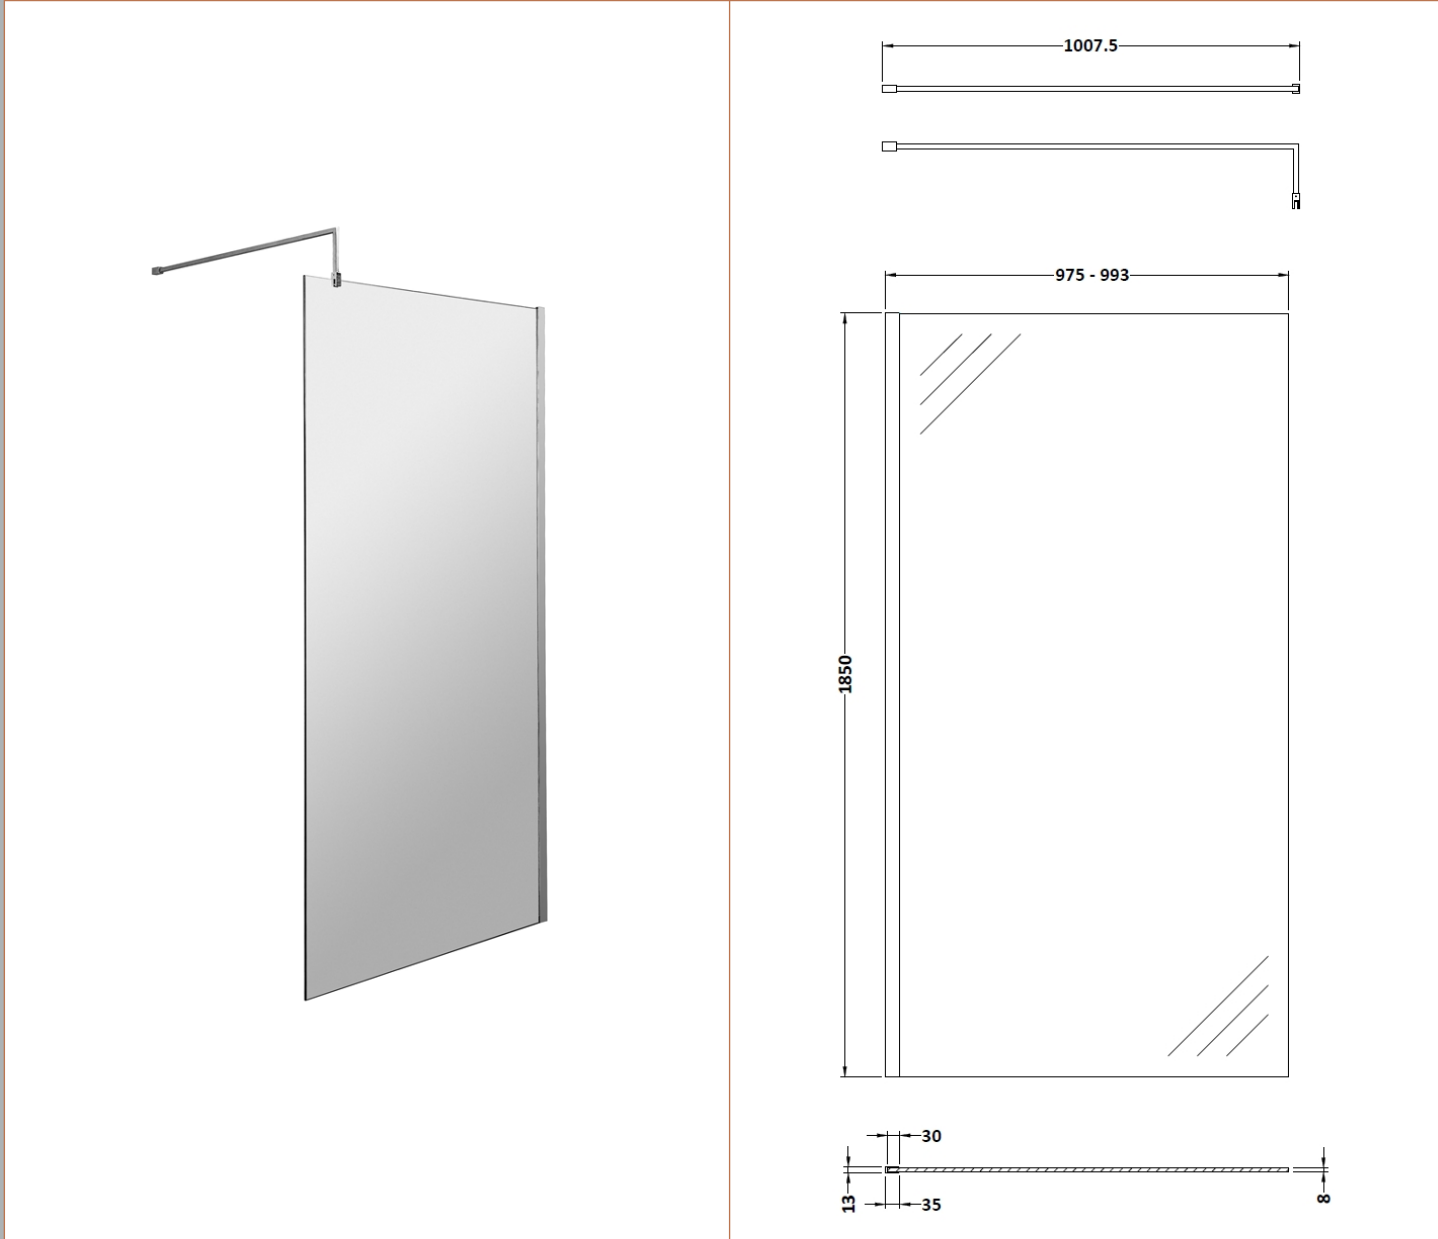

Sales Code: WRSC10

Description: Wetroom Screen 1000 X 1850 X 8mm

Product Dimensions

Height (mm):	1850
Width (mm):	1000
Depth (mm):	14
Nett Weight (kg):	42.5

Packaging Dimensions

Height (mm):	65
Width (mm):	1045
Length (mm):	1920
Gross Weight (kg):	42.5

Packaging Data

Box Colour:	Brown Cardboard Box - Printed
Box Qty:	1
Label Size:	100 x 50
Label Colour:	Not Applicable
Label Qty:	0

Outer Box Dimensions (If Applicable)

Height (mm):	
Width (mm):	
Depth (mm):	
Length (mm):	
Gross Weight (kg):	
Barcode:	5055275819043

Product Details

Country of Origin:	China
Fitting Instruction:	Yes
CE Approval:	Yes
Profile Material:	Aluminium
Profile Finish:	Polished Chrome
Adjustments (mm):	975mm - 993mm
Entry Width (mm):	N/A
Swing In Dim (mm):	N/A
Swing Out Dim (mm):	N/A
Radius (mm):	Not Applicable
Glass Thickness (mm):	8
Easy Fit:	No
Easy Clean:	No
Handle Style:	Not Applicable
Handle Material:	Not Applicable
Enclosure Design:	Frameless
Wheel Type:	Not Applicable
Support Bar Included:	Support Bar Included
Extras:	None