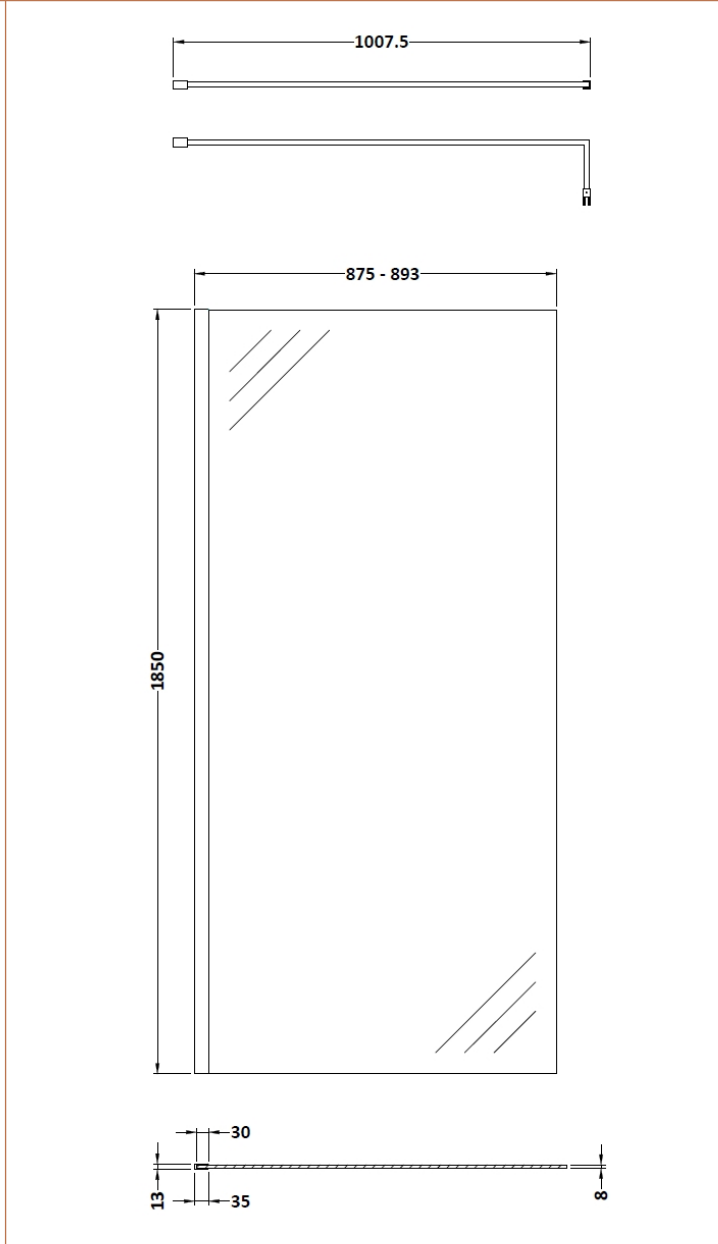

Sales Code: WRSC090

Description: Wetroom Screen 900 X 1850 X 8mm

Product Dimensions

Height (mm):	1850
Width (mm):	900
Depth (mm):	14
Nett Weight (kg):	37.5

Packaging Dimensions

Height (mm):	60
Width (mm):	950
Length (mm):	1920
Gross Weight (kg):	38.2

Packaging Data

Box Colour:	Brown Cardboard Box - Printed
Box Qty:	1
Label Size:	100 x 50
Label Colour:	Not Applicable
Label Qty:	0

Outer Box Dimensions (If Applicable)

Height (mm):	
Width (mm):	
Depth (mm):	
Length (mm):	
Gross Weight (kg):	
Barcode:	5055275819036

Product Details

Country of Origin:	China
Fitting Instruction:	Yes
CE Approval:	Yes
Profile Material:	Aluminium
Profile Finish:	Polished Chrome
Adjustments (mm):	875mm - 893mm
Entry Width (mm):	N/A
Swing In Dim (mm):	N/A
Swing Out Dim (mm):	N/A
Radius (mm):	Not Applicable
Glass Thickness (mm):	8
Easy Fit:	No
Easy Clean:	No
Handle Style:	Not Applicable
Handle Material:	Not Applicable
Enclosure Design:	Frameless
Wheel Type:	Not Applicable
Support Bar Included:	Support Bar Included
Extras:	None