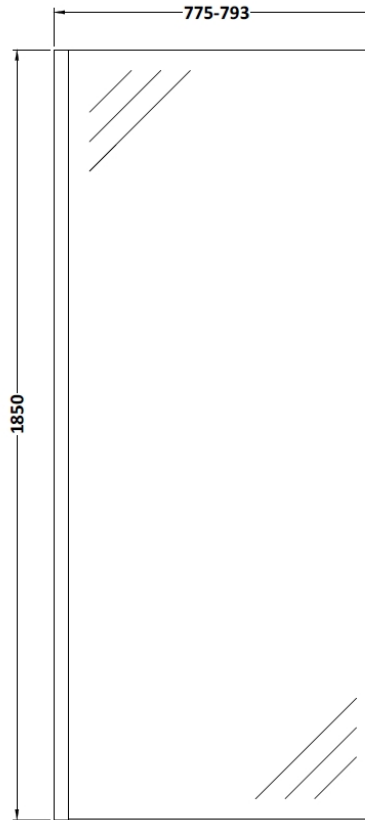

Sales Code: WRSC080

Description: Wetroom Screen 800 X 1850 X 8mm

Product Dimensions

Height (mm):	1850
Width (mm):	800
Depth (mm):	14
Nett Weight (kg):	34

Packaging Dimensions

Height (mm):	60
Width (mm):	850
Length (mm):	1920
Gross Weight (kg):	34

Packaging Data

Box Colour:	Brown Cardboard Box - Printed
Box Qty:	1
Label Size:	100 x 50
Label Colour:	Not Applicable
Label Qty:	0

Outer Box Dimensions (If Applicable)

Height (mm):	
Width (mm):	
Depth (mm):	
Length (mm):	
Gross Weight (kg):	
Barcode:	5055275819029

Product Details

Country of Origin:	China
Fitting Instruction:	Yes
CE Approval:	Yes
Profile Material:	Aluminium
Profile Finish:	Polished Chrome
Adjustments (mm):	775mm - 793mm
Entry Width (mm):	N/A
Swing In Dim (mm):	N/A
Swing Out Dim (mm):	N/A
Radius (mm):	Not Applicable
Glass Thickness (mm):	8
Easy Fit:	No
Easy Clean:	No
Handle Style:	Not Applicable
Handle Material:	Not Applicable
Enclosure Design:	Frameless
Wheel Type:	Not Applicable
Support Bar Included:	Support Bar Included
Extras:	None