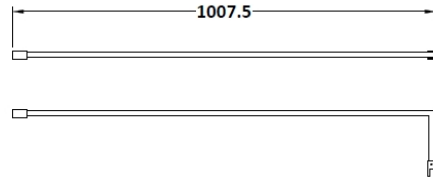

Sales Code: WRSC076

Description: Wetroom Screen 760 X 1850 X 8mm

Product Dimensions

Height (mm):	1850
Width (mm):	760
Depth (mm):	14
Nett Weight (kg):	32.5

Packaging Dimensions

Height (mm):	60
Width (mm):	810
Length (mm):	1920
Gross Weight (kg):	32.5

Packaging Data

Box Colour:	Brown Cardboard Box - Printed
Box Qty:	1
Label Size:	100 x 50
Label Colour:	Not Applicable
Label Qty:	0

Outer Box Dimensions (If Applicable)

Height (mm):	
Width (mm):	
Depth (mm):	
Length (mm):	
Gross Weight (kg):	
Barcode:	5055275819012

Product Details

Country of Origin:	China
Fitting Instruction:	Yes
CE Approval:	Yes
Profile Material:	Aluminium
Profile Finish:	Polished Chrome
Adjustments (mm):	735mm - 753mm
Entry Width (mm):	N/A
Swing In Dim (mm):	N/A
Swing Out Dim (mm):	N/A
Radius (mm):	Not Applicable
Glass Thickness (mm):	8
Easy Fit:	No
Easy Clean:	No
Handle Style:	Not Applicable
Handle Material:	Not Applicable
Enclosure Design:	Frameless
Wheel Type:	Not Applicable
Support Bar Included:	Support Bar Included
Extras:	None