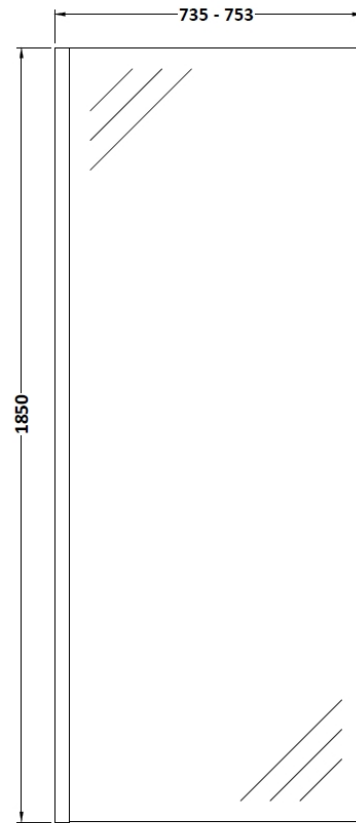

Sales Code: WRSC076

Description: Wetroom Screen 760 X 1850 X 8mm

Product Dimensions

Height (mm):	1850
Width (mm):	760
Depth (mm):	14
Nett Weight (kg):	32.5

Packaging Dimensions

Height (mm):	60
Width (mm):	810
Length (mm):	1920
Gross Weight (kg):	32.5

Packaging Data

Box Colour:	Brown Cardboard Box - Printed
Box Qty:	1
Label Size:	100 x 50
Label Colour:	Not Applicable
Label Qty:	0

Outer Box Dimensions (If Applicable)

Height (mm):	
Width (mm):	
Depth (mm):	
Length (mm):	
Gross Weight (kg):	
Barcode:	5055275819012

Product Details

Country of Origin:	China
Fitting Instruction:	Yes
CE Approval:	Yes
Profile Material:	Aluminium
Profile Finish:	Polished Chrome
Adjustments (mm):	735mm - 753mm
Entry Width (mm):	N/A
Swing In Dim (mm):	N/A
Swing Out Dim (mm):	N/A
Radius (mm):	Not Applicable
Glass Thickness (mm):	8
Easy Fit:	No
Easy Clean:	No
Handle Style:	Not Applicable
Handle Material:	Not Applicable
Enclosure Design:	Frameless
Wheel Type:	Not Applicable
Support Bar Included:	Support Bar Included
Extras:	None