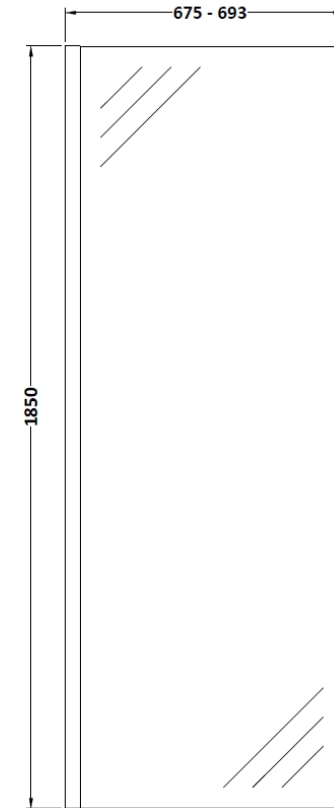

Sales Code: WRSC070

Description: Wetroom Screen 700 X 1850 X 8mm

Product Dimensions

Height (mm):	1850
Width (mm):	700
Depth (mm):	14
Nett Weight (kg):	29.5

Packaging Dimensions

Height (mm):	60
Width (mm):	750
Length (mm):	1920
Gross Weight (kg):	29.5

Packaging Data

Box Colour:	Brown Cardboard Box - Printed
Box Qty:	1
Label Size:	100 x 50
Label Colour:	Not Applicable
Label Qty:	0

Outer Box Dimensions (If Applicable)

Height (mm):	
Width (mm):	
Depth (mm):	
Length (mm):	
Gross Weight (kg):	
Barcode:	5055275819005

Product Details

Country of Origin:	China
Fitting Instruction:	Yes
CE Approval:	Yes
Profile Material:	Aluminium
Profile Finish:	Polished Chrome
Adjustments (mm):	675mm - 693mm
Entry Width (mm):	N/A
Swing In Dim (mm):	N/A
Swing Out Dim (mm):	N/A
Radius (mm):	Not Applicable
Glass Thickness (mm):	8
Easy Fit:	No
Easy Clean:	No
Handle Style:	Not Applicable
Handle Material:	Not Applicable
Enclosure Design:	Frameless
Wheel Type:	Not Applicable
Support Bar Included:	Support Bar Included
Extras:	None