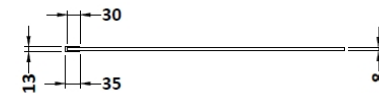

Sales Code: WRSC070

Description: Wetroom Screen 700 X 1850 X 8mm

Product Dimensions

Height (mm):	1850
Width (mm):	700
Depth (mm):	14
Nett Weight (kg):	29.5

Packaging Dimensions

Height (mm):	60
Width (mm):	750
Length (mm):	1920
Gross Weight (kg):	29.5

Packaging Data

Box Colour:	Brown Cardboard Box - Printed
Box Qty:	1
Label Size:	100 x 50
Label Colour:	Not Applicable
Label Qty:	0

Outer Box Dimensions (If Applicable)

Height (mm):	
Width (mm):	
Depth (mm):	
Length (mm):	
Gross Weight (kg):	
Barcode:	5055275819005

Product Details

Country of Origin:	China
Fitting Instruction:	Yes
CE Approval:	Yes
Profile Material:	Aluminium
Profile Finish:	Polished Chrome
Adjustments (mm):	675mm - 693mm
Entry Width (mm):	N/A
Swing In Dim (mm):	N/A
Swing Out Dim (mm):	N/A
Radius (mm):	Not Applicable
Glass Thickness (mm):	8
Easy Fit:	No
Easy Clean:	No
Handle Style:	Not Applicable
Handle Material:	Not Applicable
Enclosure Design:	Frameless
Wheel Type:	Not Applicable
Support Bar Included:	Support Bar Included
Extras:	None