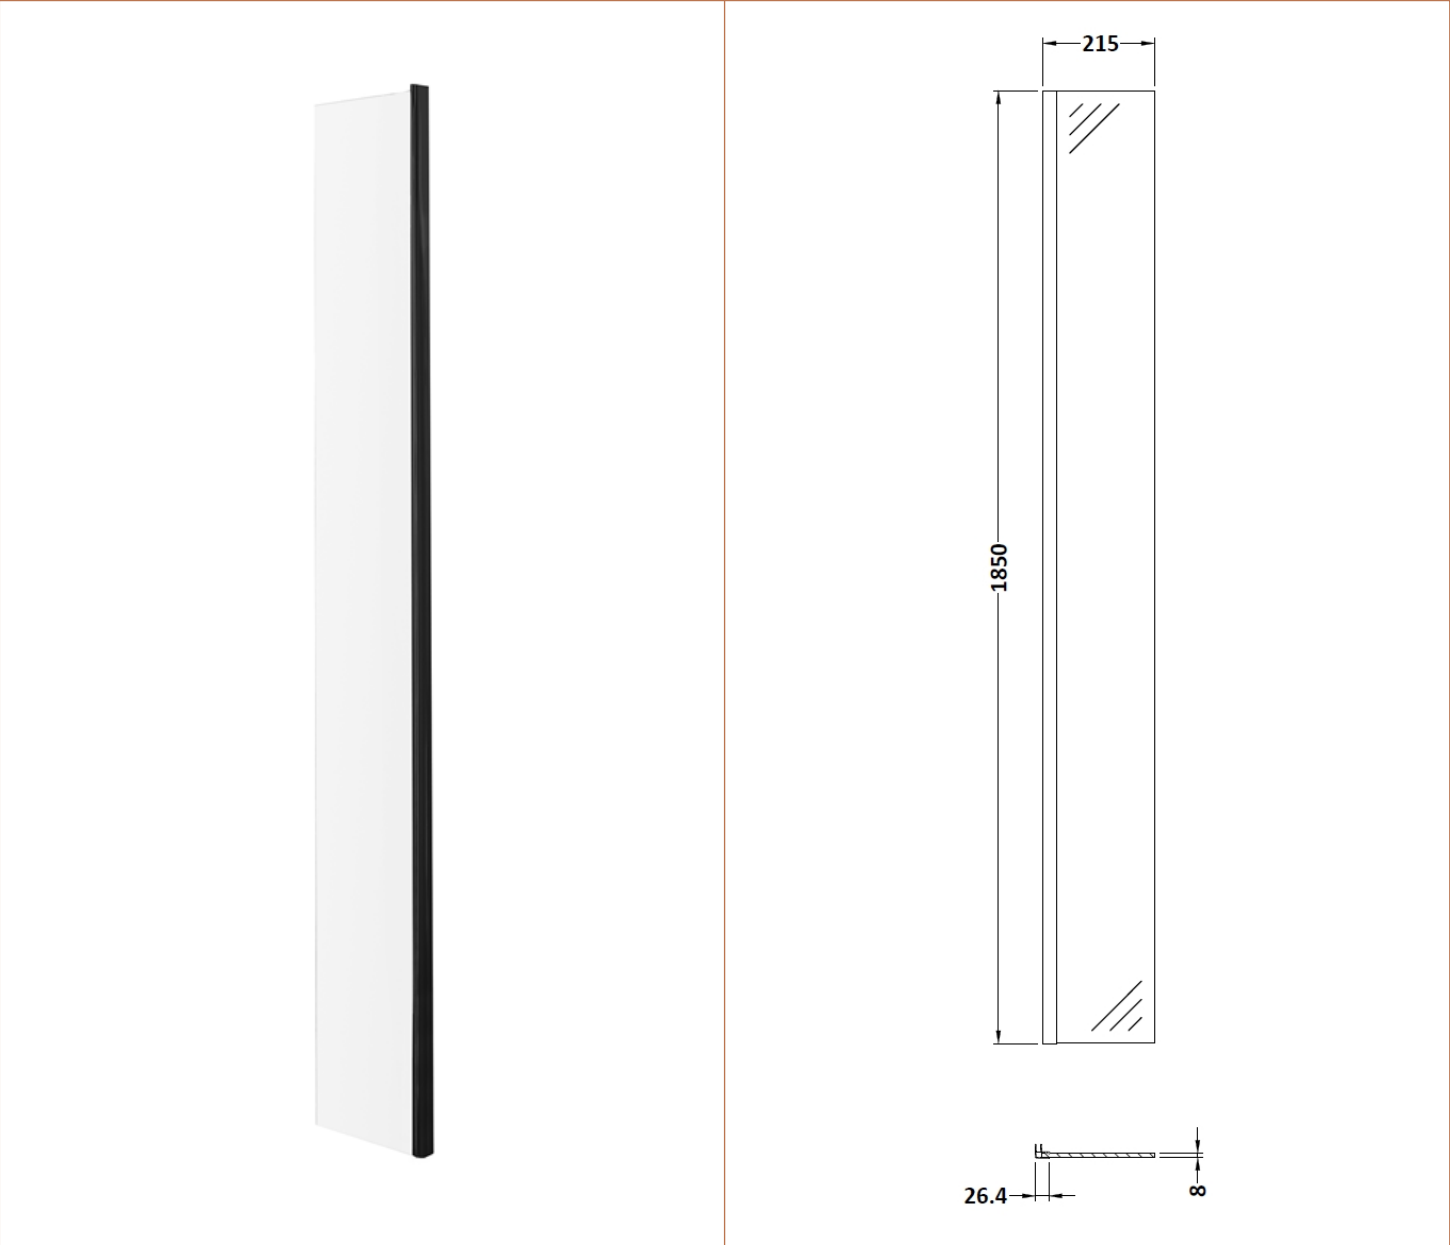

Sales Code: WRSBP025

Description: Wetroom Screen Return 215X1850x8mm Black

Packaging Details

Barcode: 5056211897415

Sales Code: WRS025

Description: Wetroom Screen Return 1850mmx215mm

Product Dimensions

Height (mm):	1850
Width (mm):	215
Depth (mm):	28
Nett Weight (kg):	8.77

Packaging Dimensions

Height (mm):	55
Width (mm):	290
Length (mm):	1910
Gross Weight (kg):	8.77

Packaging Data

Box Colour:	Brown Cardboard Box - Printed
Box Qty:	1
Label Size:	100 x 50
Label Colour:	Not Applicable
Label Qty:	0

Outer Box Dimensions (If Applicable)

Height (mm):	
Width (mm):	
Depth (mm):	
Length (mm):	
Gross Weight (kg):	
Barcode:	5055369001774

Product Details

Country of Origin:	China
Fitting Instruction:	Yes
CE Approval:	Yes
Profile Material:	Aluminium
Profile Finish:	Polished Chrome
Adjustments (mm):	N/A
Entry Width (mm):	N/A
Swing In Dim (mm):	N/A
Swing Out Dim (mm):	N/A
Radius (mm):	Not Applicable
Glass Thickness (mm):	8
Easy Fit:	No
Easy Clean:	No
Handle Style:	Not Applicable
Handle Material:	Not Applicable
Enclosure Design:	Frameless
Wheel Type:	Not Applicable
Support Bar Included:	Support Bar Not Included
Extras:	None

Sales Code: WRSF010

Description: Return Screen L Profile Kit 1850mm Black

Product Dimensions

Height (mm):	1850
Width (mm):	
Depth (mm):	
Nett Weight (kg):	0.81

Packaging Dimensions

Height (mm):	40
Width (mm):	40
Length (mm):	1860
Gross Weight (kg):	0.81