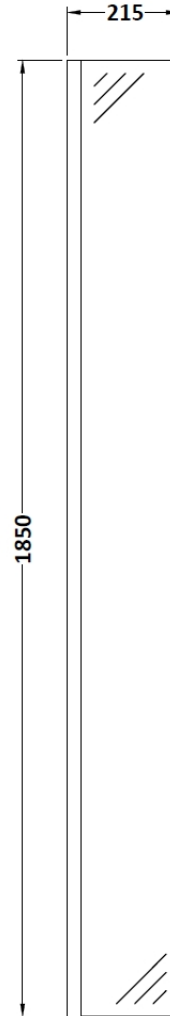

Sales Code: WRSBP025

Description: Wetroom Screen Return 215X1850x8mm Black

Packaging Details

Barcode: 5056211897415

Sales Code: WRS025

Description: Wetroom Screen Return 1850mmx215mm

Product Dimensions

Height (mm):	1850
Width (mm):	215
Depth (mm):	28
Nett Weight (kg):	8.77

Packaging Dimensions

Height (mm):	55
Width (mm):	290
Length (mm):	1910
Gross Weight (kg):	8.77

Packaging Data

Box Colour:	Brown Cardboard Box - Printed
Box Qty:	1
Label Size:	100 x 50
Label Colour:	Not Applicable
Label Qty:	0

Outer Box Dimensions (If Applicable)

Height (mm):	
Width (mm):	
Depth (mm):	
Length (mm):	
Gross Weight (kg):	
Barcode:	5055369001774

Product Details

Country of Origin:	China
Fitting Instruction:	Yes
CE Approval:	Yes
Profile Material:	Aluminium
Profile Finish:	Polished Chrome
Adjustments (mm):	N/A
Entry Width (mm):	N/A
Swing In Dim (mm):	N/A
Swing Out Dim (mm):	N/A
Radius (mm):	Not Applicable
Glass Thickness (mm):	8
Easy Fit:	No
Easy Clean:	No
Handle Style:	Not Applicable
Handle Material:	Not Applicable
Enclosure Design:	Frameless
Wheel Type:	Not Applicable
Support Bar Included:	Support Bar Not Included
Extras:	None

Sales Code: WRSF010

Description: Return Screen L Profile Kit 1850mm Black

Product Dimensions

Height (mm):	1850
Width (mm):	
Depth (mm):	
Nett Weight (kg):	0.81

Packaging Dimensions

Height (mm):	40
Width (mm):	40
Length (mm):	1860
Gross Weight (kg):	0.81