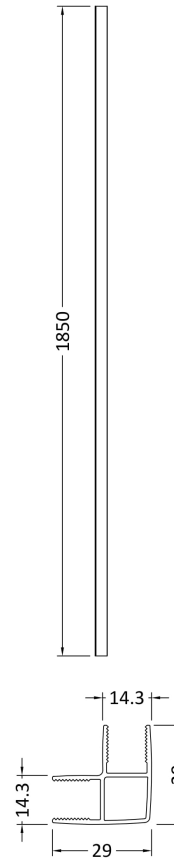

Sales Code: WRSBP025

Description: Wetroom Screen Return 215X1850x8mm Black

Packaging Details

Barcode: 5056211897415

Sales Code: WRS025

Description: Wetroom Screen Return 1850mmx215mm

Product Dimensions

Height (mm):	1850
Width (mm):	215
Depth (mm):	28
Nett Weight (kg):	8.77

Packaging Dimensions

Height (mm):	55
Width (mm):	290
Length (mm):	1910
Gross Weight (kg):	8.77

Packaging Data

Box Colour:	Brown Cardboard Box - Printed
Box Qty:	1
Label Size:	100 x 50
Label Colour:	Not Applicable
Label Qty:	0

Outer Box Dimensions (If Applicable)

Height (mm):	
Width (mm):	
Depth (mm):	
Length (mm):	
Gross Weight (kg):	
Barcode:	5055369001774

Product Details

Country of Origin:	China
Fitting Instruction:	Yes
CE Approval:	Yes
Profile Material:	Aluminium
Profile Finish:	Polished Chrome
Adjustments (mm):	N/A
Entry Width (mm):	N/A
Swing In Dim (mm):	N/A
Swing Out Dim (mm):	N/A
Radius (mm):	Not Applicable
Glass Thickness (mm):	8
Easy Fit:	No
Easy Clean:	No
Handle Style:	Not Applicable
Handle Material:	Not Applicable
Enclosure Design:	Frameless
Wheel Type:	Not Applicable
Support Bar Included:	Support Bar Not Included
Extras:	None

Sales Code: WRSF010

Description: Return Screen L Profile Kit 1850mm Black

Product Dimensions

Height (mm):	1850
Width (mm):	
Depth (mm):	
Nett Weight (kg):	0.81

Packaging Dimensions

Height (mm):	40
Width (mm):	40
Length (mm):	1860
Gross Weight (kg):	0.81