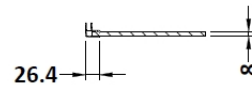

Sales Code: WRSBP025

Description: Wetroom Screen Return 215X1850x8mm Black

Packaging Details

Barcode: 5056211897415

Sales Code: WRS025

Description: Wetroom Screen Return 1850mmx215mm

Product Dimensions

Height (mm):	1850
Width (mm):	215
Depth (mm):	28
Nett Weight (kg):	8.77

Packaging Dimensions

Height (mm):	55
Width (mm):	290
Length (mm):	1910
Gross Weight (kg):	8.77

Packaging Data

Box Colour:	Brown Cardboard Box - Printed
Box Qty:	1
Label Size:	100 x 50
Label Colour:	Not Applicable
Label Qty:	0

Outer Box Dimensions (If Applicable)

Height (mm):	
Width (mm):	
Depth (mm):	
Length (mm):	
Gross Weight (kg):	
Barcode:	5055369001774

Product Details

Country of Origin:	China
Fitting Instruction:	Yes
CE Approval:	Yes
Profile Material:	Aluminium
Profile Finish:	Polished Chrome
Adjustments (mm):	N/A
Entry Width (mm):	N/A
Swing In Dim (mm):	N/A
Swing Out Dim (mm):	N/A
Radius (mm):	Not Applicable
Glass Thickness (mm):	8
Easy Fit:	No
Easy Clean:	No
Handle Style:	Not Applicable
Handle Material:	Not Applicable
Enclosure Design:	Frameless
Wheel Type:	Not Applicable
Support Bar Included:	Support Bar Not Included
Extras:	None

Sales Code: WRSF010

Description: Return Screen L Profile Kit 1850mm Black

Product Dimensions

Height (mm):	1850
Width (mm):	
Depth (mm):	
Nett Weight (kg):	0.81

Packaging Dimensions

Height (mm):	40
Width (mm):	40
Length (mm):	1860
Gross Weight (kg):	0.81