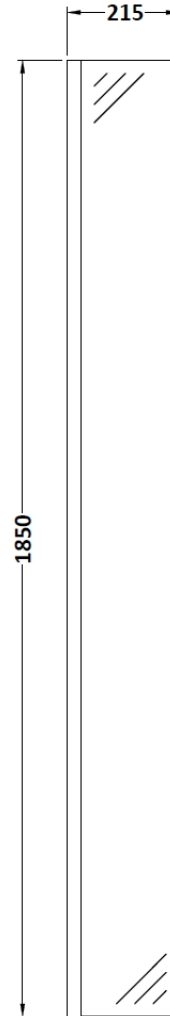

Sales Code: WRS025

Description: Wetroom Screen Return 1850mmx215mm

Product Dimensions

Height (mm):	1850
Width (mm):	215
Depth (mm):	28
Nett Weight (kg):	8.77

Packaging Dimensions

Height (mm):	55
Width (mm):	290
Length (mm):	1910
Gross Weight (kg):	8.77

Packaging Data

Box Colour:	Brown Cardboard Box - Printed
Box Qty:	1
Label Size:	100 x 50
Label Colour:	Not Applicable
Label Qty:	0

Outer Box Dimensions (If Applicable)

Height (mm):	
Width (mm):	
Depth (mm):	
Length (mm):	
Gross Weight (kg):	
Barcode:	5055369001774

Product Details

Country of Origin:	China
Fitting Instruction:	Yes
CE Approval:	Yes
Profile Material:	Aluminium
Profile Finish:	Polished Chrome
Adjustments (mm):	N/A
Entry Width (mm):	N/A
Swing In Dim (mm):	N/A
Swing Out Dim (mm):	N/A
Radius (mm):	Not Applicable
Glass Thickness (mm):	8
Easy Fit:	No
Easy Clean:	No
Handle Style:	Not Applicable
Handle Material:	Not Applicable
Enclosure Design:	Frameless
Wheel Type:	Not Applicable
Support Bar Included:	Support Bar Not Included
Extras:	None