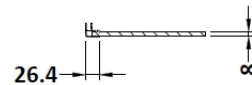

Sales Code: WRS025

Description: Wetroom Screen Return 1850mmx215mm

Product Dimensions

Height (mm):	1850
Width (mm):	215
Depth (mm):	28
Nett Weight (kg):	8.77

Packaging Dimensions

Height (mm):	55
Width (mm):	290
Length (mm):	1910
Gross Weight (kg):	8.77

Packaging Data

Box Colour:	Brown Cardboard Box - Printed
Box Qty:	1
Label Size:	100 x 50
Label Colour:	Not Applicable
Label Qty:	0

Outer Box Dimensions (If Applicable)

Height (mm):	
Width (mm):	
Depth (mm):	
Length (mm):	
Gross Weight (kg):	
Barcode:	5055369001774

Product Details

Country of Origin:	China
Fitting Instruction:	Yes
CE Approval:	Yes
Profile Material:	Aluminium
Profile Finish:	Polished Chrome
Adjustments (mm):	N/A
Entry Width (mm):	N/A
Swing In Dim (mm):	N/A
Swing Out Dim (mm):	N/A
Radius (mm):	Not Applicable
Glass Thickness (mm):	8
Easy Fit:	No
Easy Clean:	No
Handle Style:	Not Applicable
Handle Material:	Not Applicable
Enclosure Design:	Frameless
Wheel Type:	Not Applicable
Support Bar Included:	Support Bar Not Included
Extras:	None