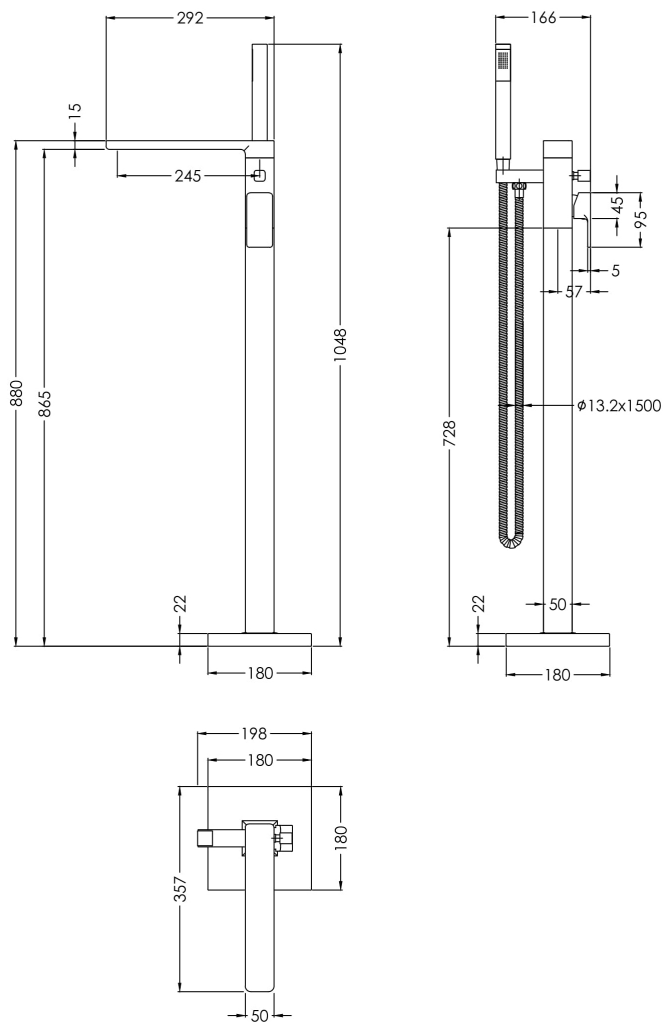

Sales Code: WIN421

Description: Windon Freestanding Bsm

Product Dimensions

Height (mm):	880
Width (mm):	180
Depth (mm):	357
Length (mm):	
Nett Weight (kg):	6.17

Packaging Dimensions

Height (mm):	230
Width (mm):	420
Depth (mm):	970
Gross Weight (kg):	6.17

Packaging Data

Box Colour:	White Cardboard Box
Box Qty:	1
Label Size:	100 x 50
Label Colour:	White Label
Label Qty:	1

Outer Box Dimensions (If Applicable)

Height (mm):	250
Width (mm):	400
Depth (mm):	980
Length (mm):	
Gross Weight (kg):	
Barcode:	5056211897767

Product Details

Country of Origin:	China
Fitting Instruction:	No
Product Material:	Brass/ABS
Control Type:	Manual
Waste Included:	Waste Not Included
Waste Type:	Not Applicable
WRAS Approval: No	Approval No: N/A
Valve/Cartridge Type:	Single Lever Cartridge
Colour/Finish:	Matt Black
Mount Type:	Floor Standing
Operating Pressure (bar):	3

Flow Rates: (Litres Per Min)	0.1 bar: N/A 0.5 bar: N/A 1 bar: 11.2 2 bar: 16.3 3 bar: 20.1
Pipe Size:	1/2"
Pipe Centres:	N/A