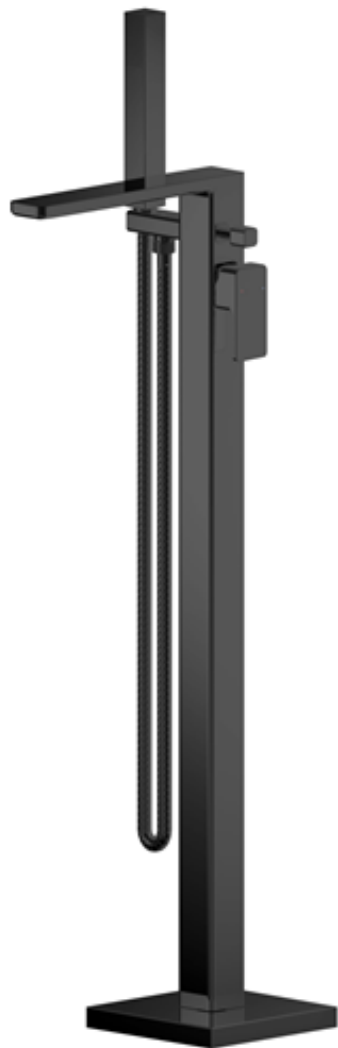

Sales Code: WIN421

Description: Windon Freestanding Bsm

Product Dimensions

Height (mm):	880
Width (mm):	180
Depth (mm):	357
Length (mm):	
Nett Weight (kg):	6.17

Packaging Dimensions

Height (mm):	230
Width (mm):	420
Depth (mm):	970
Gross Weight (kg):	6.17

Packaging Data

Box Colour:	White Cardboard Box
Box Qty:	1
Label Size:	100 x 50
Label Colour:	White Label
Label Qty:	1

Outer Box Dimensions (If Applicable)

Height (mm):	250
Width (mm):	400
Depth (mm):	980
Length (mm):	
Gross Weight (kg):	
Barcode:	5056211897767

Product Details

Country of Origin:	China
Fitting Instruction:	No
Product Material:	Brass/ABS
Control Type:	Manual
Waste Included:	Waste Not Included
Waste Type:	Not Applicable
WRAS Approval: No	Approval No: N/A
Valve/Cartridge Type:	Single Lever Cartridge
Colour/Finish:	Matt Black
Mount Type:	Floor Standing
Operating Pressure (bar):	3

Flow Rates: (Litres Per Min)	0.1 bar: N/A 0.5 bar: N/A 1 bar: 11.2 2 bar: 16.3 3 bar: 20.1
Pipe Size:	1/2"
Pipe Centres:	N/A