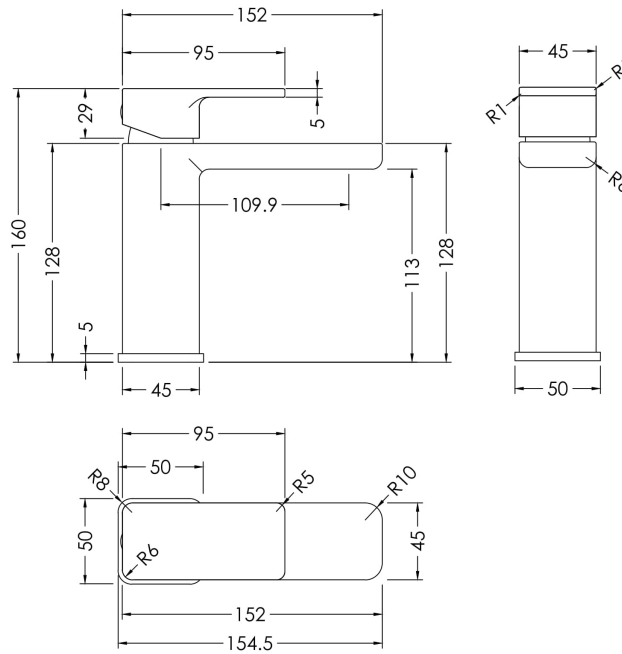

Sales Code: WIN405

Description: Windon Mono Basin Mixer P/B Waste

Product Dimensions

Height (mm):	160
Width (mm):	50
Depth (mm):	152
Length (mm):	
Nett Weight (kg):	2.08

Packaging Dimensions

Height (mm):	95
Width (mm):	225
Depth (mm):	275
Gross Weight (kg):	2.08

Packaging Data

Box Colour:	White Cardboard Box
Box Qty:	1
Label Size:	100 x 50
Label Colour:	White Label
Label Qty:	1

Outer Box Dimensions (If Applicable)

Height (mm):	500
Width (mm):	500
Depth (mm):	300
Length (mm):	

Gross Weight (kg):	
Barcode:	5056211897729

Product Details

Country of Origin:	China
Fitting Instruction:	Yes
Product Material:	Brass
Control Type:	Manual
Waste Included:	Waste Included
Waste Type:	Push Button
WRAS Approval: No	Approval No: N/A
Valve/Cartridge Type:	Single Lever Cartridge
Colour/Finish:	Matt Black
Mount Type:	Deck
Operating Pressure (bar):	0.2

Flow Rates: (Litres Per Min)	0.1 bar: 2.8	0.5 bar: 7.9	1 bar: 11.4	2 bar: 16.4	3 bar: 20.1
Pipe Size:	1/2"				
Pipe Centres:	N/A				