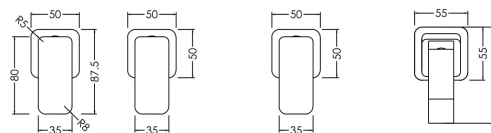

### Product Dimensions

Height (mm):	54
Width (mm):	435
Depth (mm):	90
Length (mm):	
Nett Weight (kg):	3.22

### Packaging Dimensions

Height (mm):	85
Width (mm):	390
Depth (mm):	460
Gross Weight (kg):	3.22

### Outer Box Dimensions (If Applicable)

Height (mm):	470
Width (mm):	450
Depth (mm):	400
Length (mm):	
Gross Weight (kg):	
Barcode:	5056211898313

Flow Rates: (Litres Per Min)	0.1 bar: 4.4	0.5 bar: 10.2	1 bar: 14.9	2 bar: 21	3 bar: 25.5
Pipe Size:	3/4"				
Pipe Centres:	150				