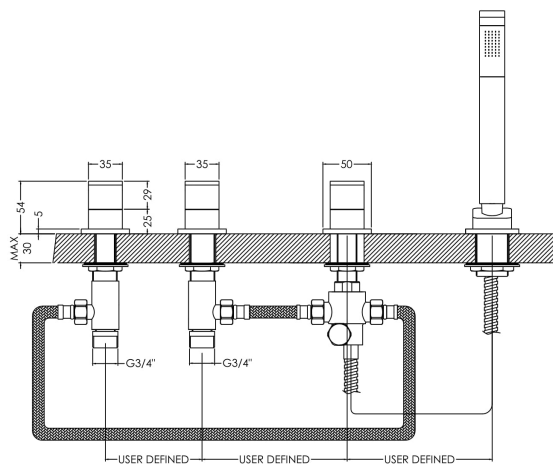

### Product Dimensions

Height (mm):	54
Width (mm):	435
Depth (mm):	90
Length (mm):	
Nett Weight (kg):	3.22

### Packaging Dimensions

Height (mm):	85
Width (mm):	390
Depth (mm):	460
Gross Weight (kg):	3.22

### Outer Box Dimensions (If Applicable)

Height (mm):	470
Width (mm):	450
Depth (mm):	400
Length (mm):	
Gross Weight (kg):	
Barcode:	5056211898313

Flow Rates: (Litres Per Min)	0.1 bar: 4.4	0.5 bar: 10.2	1 bar: 14.9	2 bar: 21	3 bar: 25.5
Pipe Size:	3/4"				
Pipe Centres:	150				