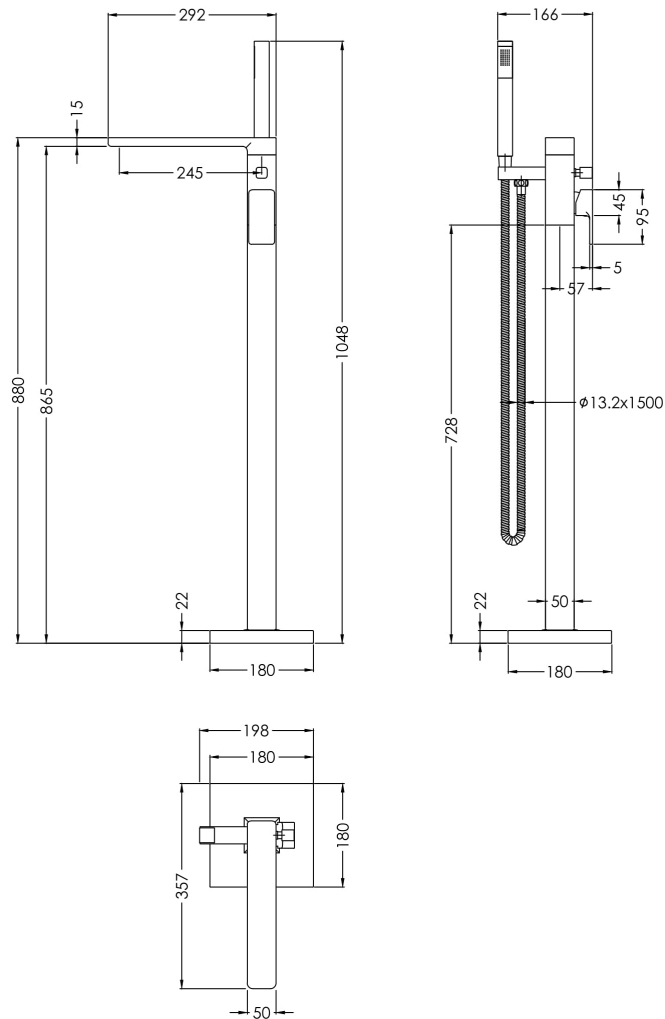

Sales Code: WIN321

Description: Windon Freestanding Bsm

Product Dimensions

Height (mm):	880
Width (mm):	180
Depth (mm):	357
Length (mm):	
Nett Weight (kg):	6.17

Packaging Dimensions

Height (mm):	230
Width (mm):	420
Depth (mm):	970
Gross Weight (kg):	6.17

Packaging Data

Box Colour:	White Cardboard Box
Box Qty:	1
Label Size:	100 x 50
Label Colour:	White Label
Label Qty:	1

Outer Box Dimensions (If Applicable)

Height (mm):	250
Width (mm):	400
Depth (mm):	980
Length (mm):	
Gross Weight (kg):	
Barcode:	5056211898344

Product Details

Country of Origin:	China
Fitting Instruction:	No
Product Material:	Brass/ABS
Control Type:	Manual
Waste Included:	Waste Not Included
Waste Type:	Not Applicable
WRAS Approval: No	Approval No: N/A
Valve/Cartridge Type:	Single Lever Cartridge
Colour/Finish:	Chrome
Mount Type:	Floor Standing
Operating Pressure (bar):	3

Flow Rates: (Litres Per Min)	0.1 bar: N/A 0.5 bar: N/A 1 bar: 11.2 2 bar: 16.3 3 bar: 20.1
Pipe Size:	1/2"
Pipe Centres:	N/A