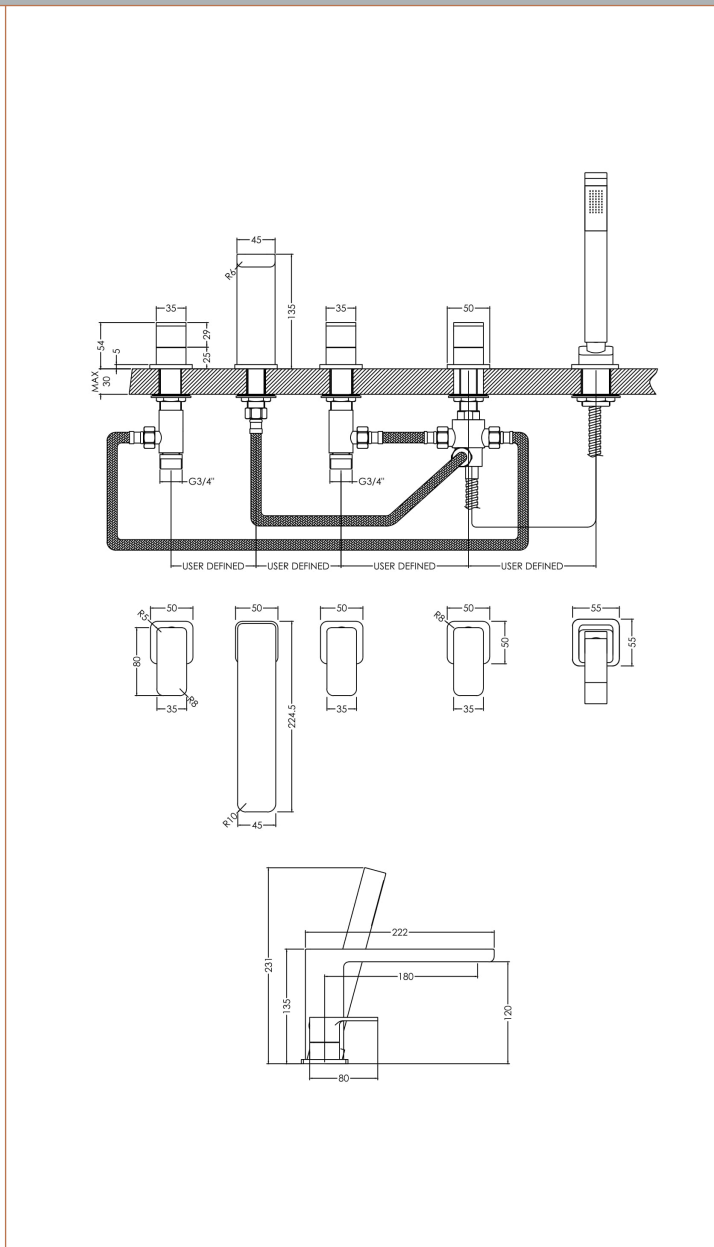

Sales Code: WIN314

Description: Windon D/M 5Th Bsm

Product Dimensions	
Height (mm):	135
Width (mm):	535
Depth (mm):	222
Length (mm):	
Nett Weight (kg):	4.63
Packaging Dimensions	
Height (mm):	85
Width (mm):	425
Depth (mm):	460
Gross Weight (kg):	4.63
Packaging Data	
Box Colour:	White Cardboard Box
Box Qty:	1
Label Size:	100 x 50
Label Colour:	White Label
Label Qty:	1
Outer Box Dimensions (If Applicable)	
Height (mm):	450
Width (mm):	475
Depth (mm):	445
Length (mm):	
Gross Weight (kg):	
Barcode:	5056211898306
Product Details	
Country of Origin:	China
Fitting Instruction:	No
Product Material:	Brass/ABS
Control Type:	Manual
Waste Included:	Waste Not Included
Waste Type:	Not Applicable
WRAS Approval: No	Approval No: N/A
Valve/Cartridge Type:	1/4 Turn Ceramic Disc
Colour/Finish:	Chrome
Mount Type:	Deck
Operating Pressure (bar):	2
Flow Rates: (Litres Per Min)	0.1 bar: 3.7 0.5 bar: 10.3 1 bar: 14.9 2 bar: 21.1 3 bar: 25.7
Pipe Size:	3/4"
Pipe Centres:	150