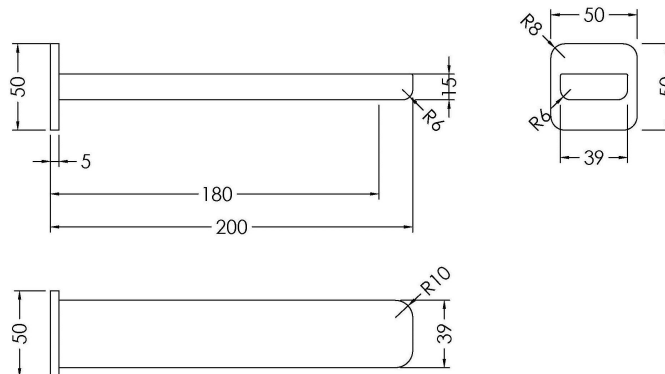

Sales Code: WIN300

Description: Windon Bath Spout

Product Dimensions

Height (mm):	50
Width (mm):	50
Depth (mm):	200
Length (mm):	
Nett Weight (kg):	0.79

Packaging Dimensions

Height (mm):	75
Width (mm):	85
Depth (mm):	280
Gross Weight (kg):	0.79

Packaging Data

Box Colour:	White Cardboard Box
Box Qty:	1
Label Size:	100 x 50
Label Colour:	White Label
Label Qty:	1

Outer Box Dimensions (If Applicable)

Height (mm):	400
Width (mm):	370
Depth (mm):	290
Length (mm):	
Gross Weight (kg):	
Barcode:	5056211898368

Product Details

Country of Origin:	China
Fitting Instruction:	No
Product Material:	Brass
Control Type:	Manual
Waste Included:	Waste Not Included
Waste Type:	Not Applicable
WRAS Approval:	No
Approval No:	N/A
Valve/Cartridge Type:	Not Applicable
Colour/Finish:	Chrome
Mount Type:	Wall
Operating Pressure (bar):	1
Flow Rates: (Litres Per Min)	0.1 bar: 6.3 0.5 bar: 13.5 1 bar: 18.9 2 bar: 26.8 3 bar: 33
Pipe Size:	1/2"
Pipe Centres:	N/A