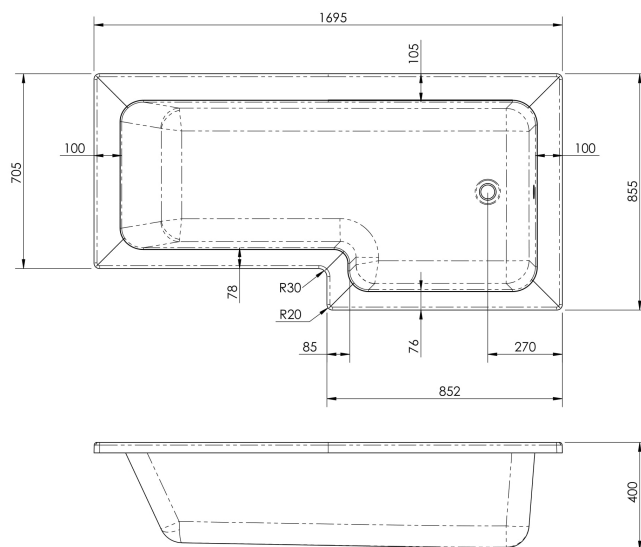

Sales Code: WBS1785R

Description: Right Hand Square Bath 1700mm

Packaging Details

Barcode: 5056211822325

Sales Code: WBS702

Description: 1700mm Square Shower Bath R/H

Product Dimensions

Length (mm):	1700
Width (mm):	850
Depth (mm):	390
Nett Weight (kg):	24.5

Packaging Dimensions

Length (mm):	1700
Width (mm):	850
Depth (mm):	425
Gross Weight (kg):	24.5

Packaging Data

Box Colour:	Brown Cardboard Sleeve
Box Qty:	1
Label Size:	300 x 35
Label Colour:	White Label
Label Qty:	2

Outer Box Dimensions (If Applicable)

Length (mm):	
Width (mm):	
Height (mm):	
Gross Weight (kg):	
Barcode:	5055275832301

Product Details

Country of Origin:	Turkey
Fitting Instruction:	No
Certification:	FSC: CE: Yes
Material Colour Reference:	European White
Product Material:	Acrylic
Material Thickness:	4mm
Volume (Ltr):	235L
Displaced Capacity:	165L
Leg Set Included:	Legset Not Included
Waste Included:	Waste Not Included
Drilled/Undrilled:	Undrilled For Taps
Includes Grips:	No Grips Supplied
Embossed:	No
No of Tapholes:	None
Anti-Slip:	No

Sales Code: WBL001

Description: Bath Leg Set

Product Dimensions

Length (mm):	
Width (mm):	600
Depth (mm):	60
Nett Weight (kg):	2.5

Packaging Dimensions

Length (mm):	600
Width (mm):	60
Depth (mm):	60
Gross Weight (kg):	2.5