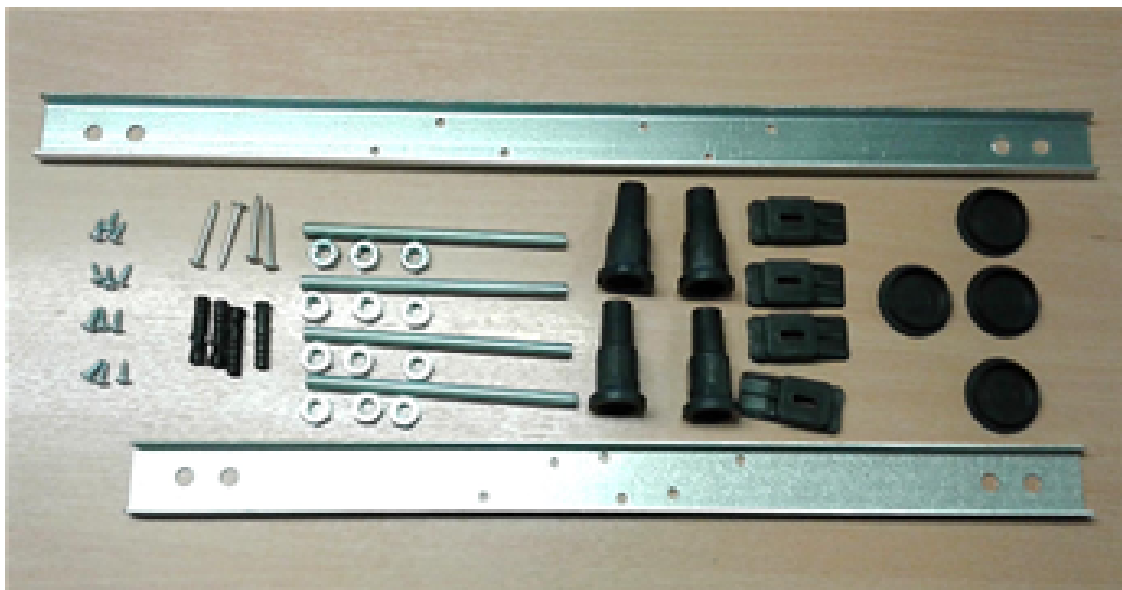

Packaging Dimensions

Length (mm):	1600
Width (mm):	850
Depth (mm):	390
Gross Weight (kg):	23

Packaging Data

Box Colour:	Brown Cardboard Sleeve
Box Qty:	1
Label Size:	192 x 38
Label Colour:	White Label
Label Qty:	1

Outer Box Dimensions (If Applicable)

Length (mm):	
Width (mm):	
Height (mm):	
Gross Weight (kg):	
Barcode:	5056211822226

Product Details

Country of Origin:	Turkey
Fitting Instruction:	No
Certification:	FSC: No CE: Yes
Material Colour Reference:	European White
Product Material:	Acrylic
Material Thickness:	4mm
Volume (Ltr):	200L
Displaced Capacity:	130L
Leg Set Included:	Legset Not Included
Waste Included:	Waste Not Included
Drilled/Undrilled:	Undrilled For Taps
Includes Grips:	No Grips Supplied
Embossed:	No
No of Tapholes:	None
Anti-Slip:	No

Sales Code: WBL001

Description: Bath Leg Set

Product Dimensions

Length (mm):	
Width (mm):	600
Depth (mm):	60
Nett Weight (kg):	2.5

Packaging Dimensions

Length (mm):	600
Width (mm):	60
Depth (mm):	60
Gross Weight (kg):	2.5

Product Details

Country of Origin:	Poland
Fitting Instruction:	No
Certification:	FSC: CE:
Material Colour Reference:	
Product Material:	
Material Thickness:	
Volume (Ltr):	
Displaced Capacity:	
Leg Set Included:	
Waste Included:	
Drilled/Undrilled:	
Includes Grips:	
Embossed:	
No of Tapholes:	
Anti-Slip:	