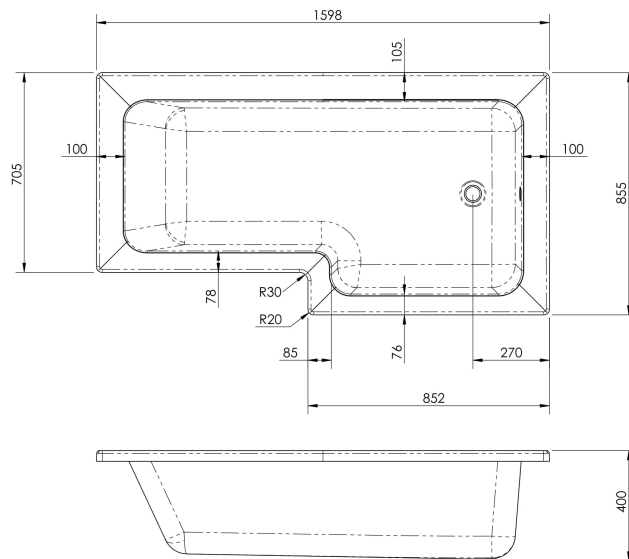

Sales Code: WBS1685R

Description: Square Shower Bath R/H 1600X850

Packaging Details

Barcode: 5056211822301

Sales Code: WBS106

Description: 1600mm Square Shower Bath Rh

Product Dimensions

Length (mm):	1600
Width (mm):	850
Depth (mm):	390
Nett Weight (kg):	23

Packaging Dimensions

Length (mm):	1600
Width (mm):	850
Depth (mm):	390
Gross Weight (kg):	23

Packaging Data

Box Colour:	Brown Cardboard Sleeve
Box Qty:	1
Label Size:	192 x 38
Label Colour:	White Label
Label Qty:	1

Outer Box Dimensions (If Applicable)

Length (mm):	
Width (mm):	
Height (mm):	
Gross Weight (kg):	
Barcode:	5056211822226

Product Details

Country of Origin:	Turkey
Fitting Instruction:	No
Certification:	FSC: No CE: Yes
Material Colour Reference:	European White
Product Material:	Acrylic
Material Thickness:	4mm
Volume (Ltr):	200L
Displaced Capacity:	130L
Leg Set Included:	Legset Not Included
Waste Included:	Waste Not Included
Drilled/Undrilled:	Undrilled For Taps
Includes Grips:	No Grips Supplied
Embossed:	No
No of Tapholes:	None
Anti-Slip:	No

Sales Code: WBL001

Description: Bath Leg Set

Product Dimensions

Length (mm):	
Width (mm):	600
Depth (mm):	60
Nett Weight (kg):	2.5

Packaging Dimensions

Length (mm):	600
Width (mm):	60
Depth (mm):	60
Gross Weight (kg):	2.5