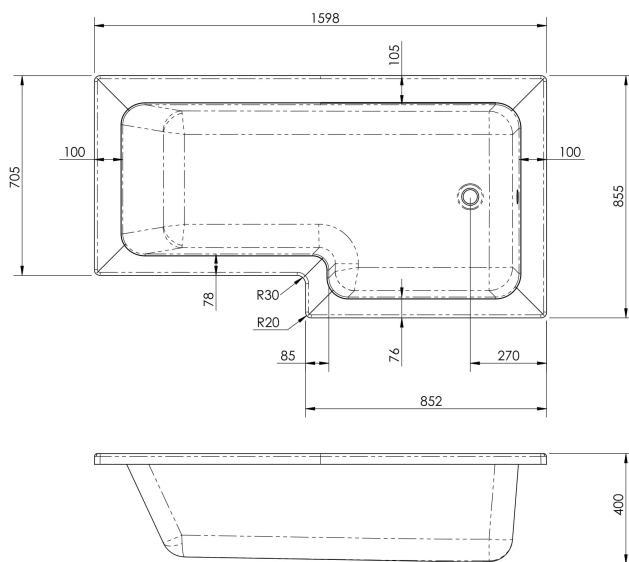

Sales Code: WBS1685R

Description: Square Shower Bath R/H 1600X850

Packaging Details

Barcode: 5056211822301

Sales Code: WBS106

Description: 1600mm Square Shower Bath Rh

Product Dimensions

Length (mm):	1600
Width (mm):	850
Depth (mm):	390
Nett Weight (kg):	23

Packaging Dimensions

Length (mm):	1600
Width (mm):	850
Depth (mm):	390
Gross Weight (kg):	23

Packaging Data

Box Colour:	Brown Cardboard Sleeve
Box Qty:	1
Label Size:	192 x 38
Label Colour:	White Label
Label Qty:	1

Outer Box Dimensions (If Applicable)

Length (mm):	
Width (mm):	
Height (mm):	
Gross Weight (kg):	
Barcode:	5056211822226

Product Details

Country of Origin:	Turkey
Fitting Instruction:	No
Certification:	FSC: No CE: Yes
Material Colour Reference:	European White
Product Material:	Acrylic
Material Thickness:	4mm
Volume (Ltr):	200L
Displaced Capacity:	130L
Leg Set Included:	Legset Not Included
Waste Included:	Waste Not Included
Drilled/Undrilled:	Undrilled For Taps
Includes Grips:	No Grips Supplied
Embossed:	No
No of Tapholes:	None
Anti-Slip:	No

Sales Code: WBL001

Description: Bath Leg Set

Product Dimensions

Length (mm):	
Width (mm):	600
Depth (mm):	60
Nett Weight (kg):	2.5

Packaging Dimensions

Length (mm):	600
Width (mm):	60
Depth (mm):	60
Gross Weight (kg):	2.5