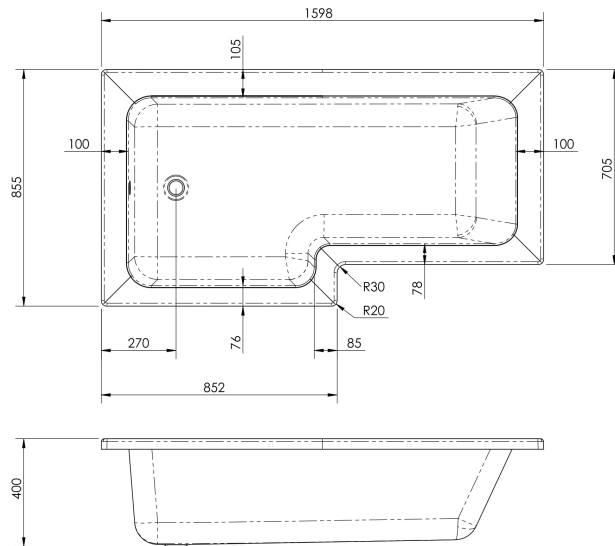

Sales Code: WBS1685L

Description: Square Shower Bath L/H 1600X850

Packaging Details

Barcode: 5056211822295

Sales Code: WBS105

Description: 1600mm Square Shower Bath Lh

Product Dimensions

Length (mm):	1600
Width (mm):	850
Depth (mm):	390
Nett Weight (kg):	23

Packaging Dimensions

Length (mm):	1600
Width (mm):	850
Depth (mm):	390
Gross Weight (kg):	23

Packaging Data

Box Colour:	Brown Cardboard Sleeve
Box Qty:	1
Label Size:	192 x 38
Label Colour:	White Label
Label Qty:	1

Outer Box Dimensions (If Applicable)

Length (mm):	
Width (mm):	
Height (mm):	
Gross Weight (kg):	
Barcode:	5056211822219

Product Details

Country of Origin:	Turkey
Fitting Instruction:	No
Certification:	FSC: No CE: Yes
Material Colour Reference:	European White
Product Material:	Acrylic
Material Thickness:	4mm
Volume (Ltr):	200L
Displaced Capacity:	130L
Leg Set Included:	Legset Not Included
Waste Included:	Waste Not Included
Drilled/Undrilled:	Undrilled For Taps
Includes Grips:	No Grips Supplied
Embossed:	No
No of Tapholes:	None
Anti-Slip:	No

Sales Code: WBL001

Description: Bath Leg Set

Product Dimensions

Length (mm):	
Width (mm):	600
Depth (mm):	60
Nett Weight (kg):	2.5

Packaging Dimensions

Length (mm):	600
Width (mm):	60
Depth (mm):	60
Gross Weight (kg):	2.5