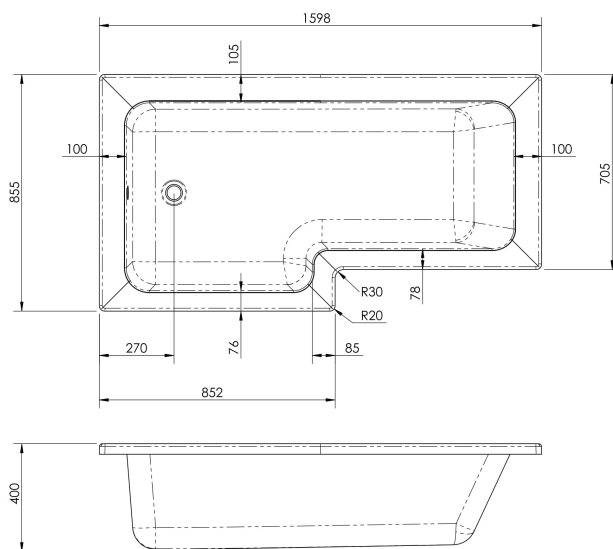

Sales Code: WBS1685L

Description: Square Shower Bath L/H 1600X850

Packaging Details

Barcode: 5056211822295

Sales Code: WBS105

Description: 1600mm Square Shower Bath Lh

Product Dimensions

Length (mm):	1600
Width (mm):	850
Depth (mm):	390
Nett Weight (kg):	23

Packaging Dimensions

Length (mm):	1600
Width (mm):	850
Depth (mm):	390
Gross Weight (kg):	23

Packaging Data

Box Colour:	Brown Cardboard Sleeve
Box Qty:	1
Label Size:	192 x 38
Label Colour:	White Label
Label Qty:	1

Outer Box Dimensions (If Applicable)

Length (mm):	
Width (mm):	
Height (mm):	
Gross Weight (kg):	
Barcode:	5056211822219

Product Details

Country of Origin:	Turkey
Fitting Instruction:	No
Certification:	FSC: No CE: Yes
Material Colour Reference:	European White
Product Material:	Acrylic
Material Thickness:	4mm
Volume (Ltr):	200L
Displaced Capacity:	130L
Leg Set Included:	Legset Not Included
Waste Included:	Waste Not Included
Drilled/Undrilled:	Undrilled For Taps
Includes Grips:	No Grips Supplied
Embossed:	No
No of Tapholes:	None
Anti-Slip:	No

Sales Code: WBL001

Description: Bath Leg Set

Product Dimensions

Length (mm):	
Width (mm):	600
Depth (mm):	60
Nett Weight (kg):	2.5

Packaging Dimensions

Length (mm):	600
Width (mm):	60
Depth (mm):	60
Gross Weight (kg):	2.5