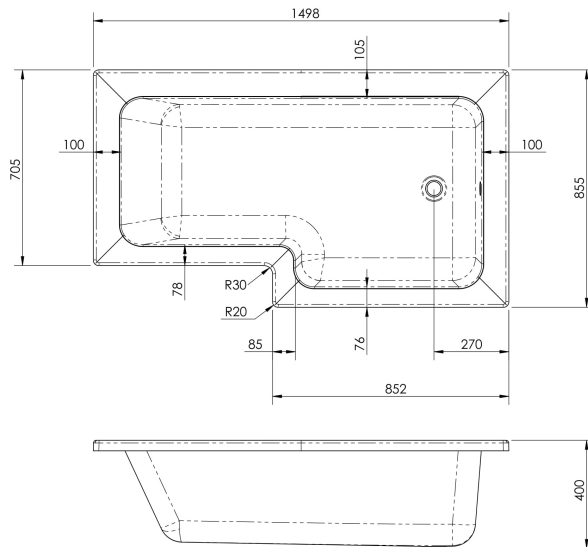

Sales Code: WBS1585R

Description: Square Shower Bath R/H 1500X850

Packaging Details

Barcode: 5056211822288

Sales Code: WBS104

Description: 1500mm Square Shower Bath Rh

Product Dimensions

Length (mm):	1500
Width (mm):	850
Depth (mm):	390
Nett Weight (kg):	24.5

Packaging Dimensions

Length (mm):	1500
Width (mm):	850
Depth (mm):	425
Gross Weight (kg):	24.5

Packaging Data

Box Colour:	Brown Cardboard Sleeve
Box Qty:	1
Label Size:	300 x 35
Label Colour:	White Label
Label Qty:	2

Outer Box Dimensions (If Applicable)

Length (mm):	
Width (mm):	
Height (mm):	
Gross Weight (kg):	
Barcode:	5055275824535

Product Details

Country of Origin:	Turkey
Fitting Instruction:	No
Certification:	FSC: CE: Yes
Material Colour Reference:	European White
Product Material:	Acrylic
Material Thickness:	4mm
Volume (Ltr):	200L
Displaced Capacity:	130L
Leg Set Included:	Legset Not Included
Waste Included:	Waste Not Included
Drilled/Undrilled:	Undrilled For Taps
Includes Grips:	No Grips Supplied
Embossed:	No
No of Tapholes:	None
Anti-Slip:	No

Sales Code: WBL001

Description: Bath Leg Set

Product Dimensions

Length (mm):
 Width (mm): 600
 Depth (mm): 60
 Nett Weight (kg): 2.5

Packaging Dimensions

Length (mm): 600
 Width (mm): 60
 Depth (mm): 60
 Gross Weight (kg): 2.5