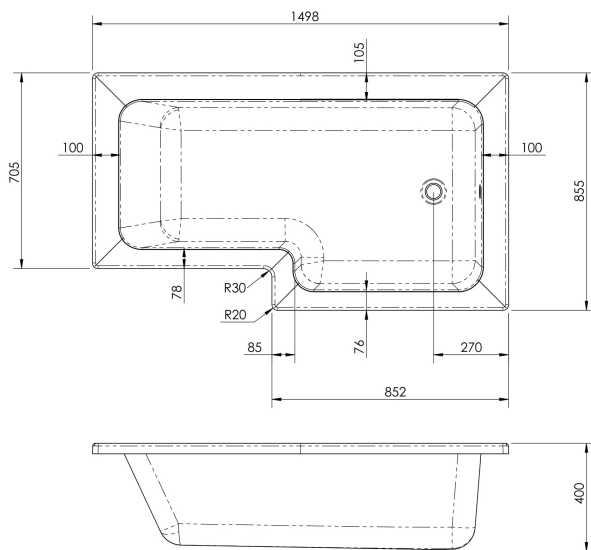

Sales Code: WBS1585R

Description: Square Shower Bath R/H 1500X850

Packaging Details

Barcode: 5056211822288

Sales Code: WBS104

Description: 1500mm Square Shower Bath Rh

Product Dimensions

Length (mm):	1500
Width (mm):	850
Depth (mm):	390
Nett Weight (kg):	24.5

Packaging Dimensions

Length (mm):	1500
Width (mm):	850
Depth (mm):	425
Gross Weight (kg):	24.5

Packaging Data

Box Colour:	Brown Cardboard Sleeve
Box Qty:	1
Label Size:	300 x 35
Label Colour:	White Label
Label Qty:	2

Outer Box Dimensions (If Applicable)

Length (mm):	
Width (mm):	
Height (mm):	
Gross Weight (kg):	
Barcode:	5055275824535

Product Details

Country of Origin:	Turkey
Fitting Instruction:	No
Certification:	FSC: CE: Yes
Material Colour Reference:	European White
Product Material:	Acrylic
Material Thickness:	4mm
Volume (Ltr):	200L
Displaced Capacity:	130L
Leg Set Included:	Legset Not Included
Waste Included:	Waste Not Included
Drilled/Undrilled:	Undrilled For Taps
Includes Grips:	No Grips Supplied
Embossed:	No
No of Tapholes:	None
Anti-Slip:	No

Sales Code: WBL001

Description: Bath Leg Set

Product Dimensions

Length (mm):
 Width (mm): 600
 Depth (mm): 60
 Nett Weight (kg): 2.5

Packaging Dimensions

Length (mm): 600
 Width (mm): 60
 Depth (mm): 60
 Gross Weight (kg): 2.5