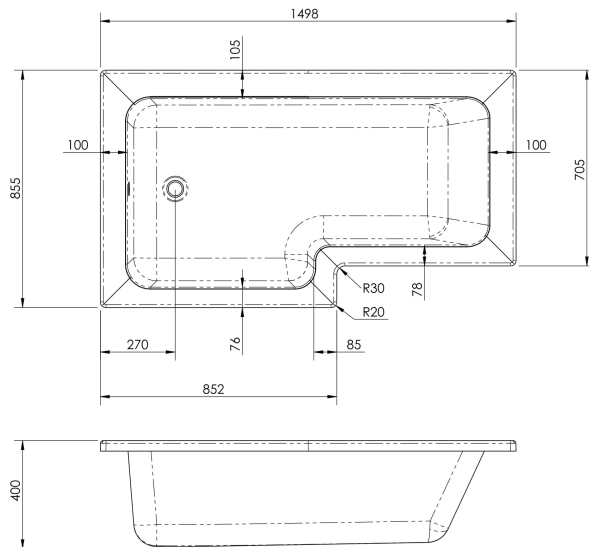

### Product Dimensions

Length (mm):	1500
Width (mm):	850
Depth (mm):	390
Nett Weight (kg):	24.5

### Packaging Dimensions

Length (mm):	1500
Width (mm):	850
Depth (mm):	425
Gross Weight (kg):	24.5

### Product Dimensions

Length (mm):	
Width (mm):	600
Depth (mm):	60
Nett Weight (kg):	2.5

### Packaging Dimensions

Length (mm):	600
Width (mm):	60
Depth (mm):	60
Gross Weight (kg):	2.5