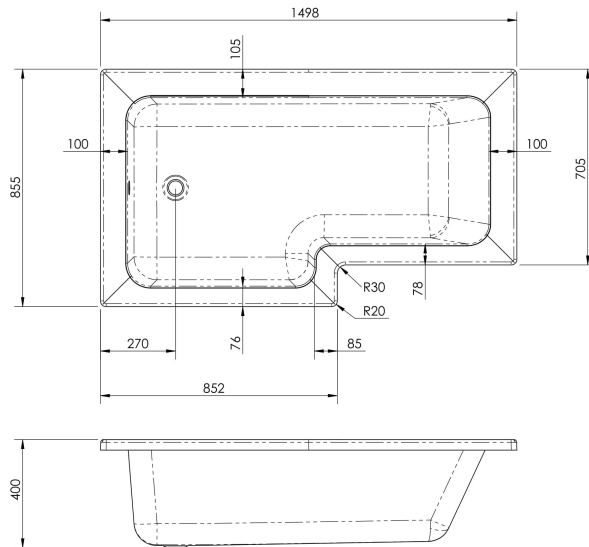

Sales Code: WBS1585L

Description: Square Shower Bath L/H 1500X850

Packaging Details

Barcode: 5056211822271