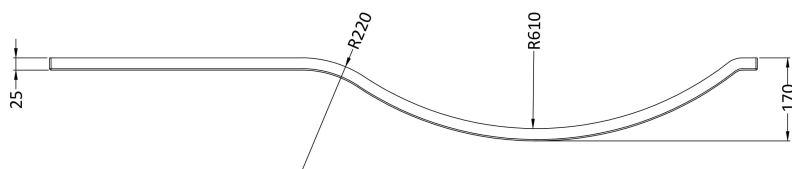

Sales Code: WBP202

Description: 1500mm P Shaped Front Panel

Product Dimensions

Length (mm):	1495
Width (mm):	510
Depth (mm):	170
Nett Weight (kg):	2

Packaging Dimensions

Length (mm):	1500
Width (mm):	520
Depth (mm):	30
Gross Weight (kg):	2

Packaging Data

Box Colour:	Polybagged With End Caps
Box Qty:	1
Label Size:	100 x 50
Label Colour:	White Label
Label Qty:	1

Outer Box Dimensions (If Applicable)

Length (mm):	
Width (mm):	
Height (mm):	
Gross Weight (kg):	
Barcode:	5055275824634

Product Details

Country of Origin:	Turkey
Fitting Instruction:	No
Certification:	FSC: CE:
Material Colour Reference:	European White
Product Material:	Acrylic
Material Thickness:	2mm
Volume (Ltr):	N/A
Displaced Capacity:	N/A
Leg Set Included:	Not Applicable
Waste Included:	Not Applicable
Drilled/Undrilled:	Not Applicable
Includes Grips:	Not Applicable
Embossed:	Not Applicable
No of Tapholes:	None
Anti-Slip:	Not Applicable