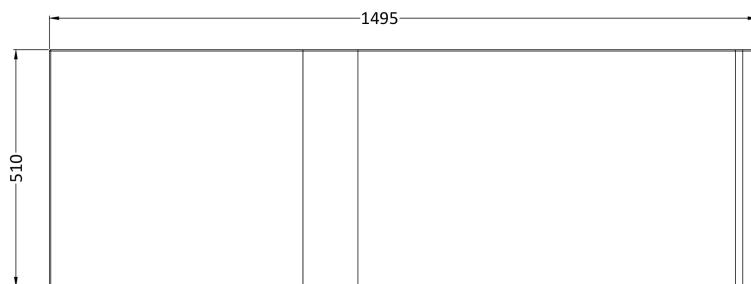

Sales Code: WBP202

Description: 1500mm P Shaped Front Panel

Product Dimensions

Length (mm):	1495
Width (mm):	510
Depth (mm):	170
Nett Weight (kg):	2

Packaging Dimensions

Length (mm):	1500
Width (mm):	520
Depth (mm):	30
Gross Weight (kg):	2

Packaging Data

Box Colour:	Polybagged With End Caps
Box Qty:	1
Label Size:	100 x 50
Label Colour:	White Label
Label Qty:	1

Outer Box Dimensions (If Applicable)

Length (mm):	
Width (mm):	
Height (mm):	
Gross Weight (kg):	
Barcode:	5055275824634

Product Details

Country of Origin:	Turkey
Fitting Instruction:	No
Certification:	FSC: CE:
Material Colour Reference:	European White
Product Material:	Acrylic
Material Thickness:	2mm
Volume (Ltr):	N/A
Displaced Capacity:	N/A
Leg Set Included:	Not Applicable
Waste Included:	Not Applicable
Drilled/Undrilled:	Not Applicable
Includes Grips:	Not Applicable
Embossed:	Not Applicable
No of Tapholes:	None
Anti-Slip:	Not Applicable