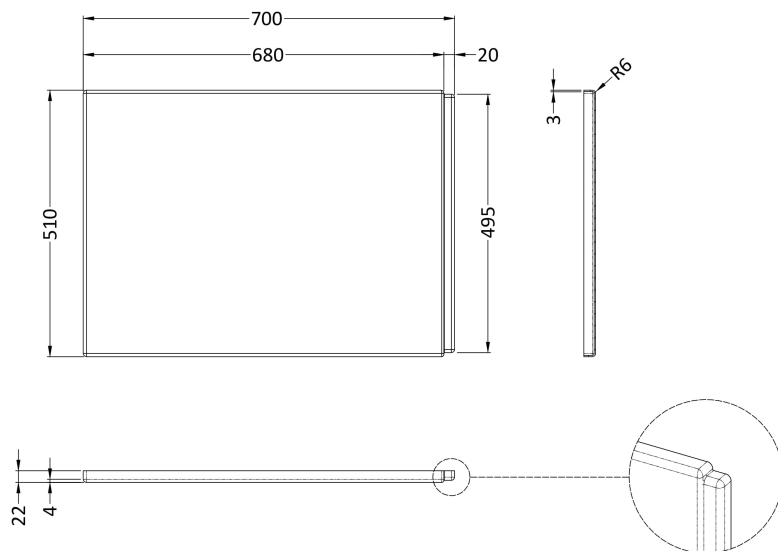

Sales Code: WBP201

Description: 700mm P Shaped End Panel

Product Dimensions

Length (mm):	700
Width (mm):	510
Depth (mm):	26
Nett Weight (kg):	1

Packaging Dimensions

Length (mm):	700
Width (mm):	510
Depth (mm):	30
Gross Weight (kg):	1

Packaging Data

Box Colour:	Polybagged With End Caps
Box Qty:	1
Label Size:	100 x 50
Label Colour:	White Label
Label Qty:	1

Outer Box Dimensions (If Applicable)

Length (mm):	
Width (mm):	
Height (mm):	
Gross Weight (kg):	
Barcode:	5055275824603

Product Details

Country of Origin:	Turkey
Fitting Instruction:	No
Certification:	FSC: CE:
Material Colour Reference:	European White
Product Material:	Acrylic
Material Thickness:	2mm
Volume (Ltr):	N/A
Displaced Capacity:	N/A
Leg Set Included:	Not Applicable
Waste Included:	Not Applicable
Drilled/Undrilled:	Not Applicable
Includes Grips:	Not Applicable
Embossed:	Not Applicable
No of Tapholes:	None
Anti-Slip:	Not Applicable