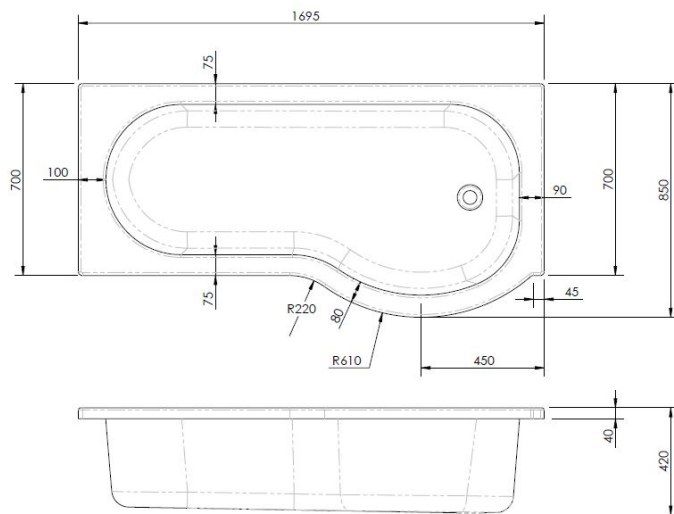

Sales Code: WBP1785R

Description: "P" Shower Bath Rh (L-170 X W-850/700)

Packaging Details

Barcode: 5056211822400

Sales Code: WBP102

Description: 1700mm P Shaped Showerbath Rh

Product Dimensions

Length (mm):	1700
Width (mm):	850
Depth (mm):	415
Nett Weight (kg):	19

Packaging Dimensions

Length (mm):	1700
Width (mm):	900
Depth (mm):	415
Gross Weight (kg):	19

Packaging Data

Box Colour:	Brown Cardboard Sleeve
Box Qty:	1
Label Size:	300 x 35
Label Colour:	White Label
Label Qty:	2

Outer Box Dimensions (If Applicable)

Length (mm):	
Width (mm):	
Height (mm):	
Gross Weight (kg):	
Barcode:	5055275824610

Product Details

Country of Origin:	Turkey
Fitting Instruction:	No
Certification:	FSC: CE:
Material Colour Reference:	European White
Product Material:	Acrylic
Material Thickness:	4mm
Volume (Ltr):	200L
Displaced Capacity:	130L
Leg Set Included:	Not Applicable
Waste Included:	Not Applicable
Drilled/Undrilled:	Not Applicable
Includes Grips:	Not Applicable
Embossed:	Not Applicable
No of Tapholes:	None
Anti-Slip:	Not Applicable

Sales Code: WBL001

Description: Bath Leg Set

Product Dimensions

Length (mm):	
Width (mm):	600
Depth (mm):	60
Nett Weight (kg):	2.5

Packaging Dimensions

Length (mm):	600
Width (mm):	60
Depth (mm):	60
Gross Weight (kg):	2.5