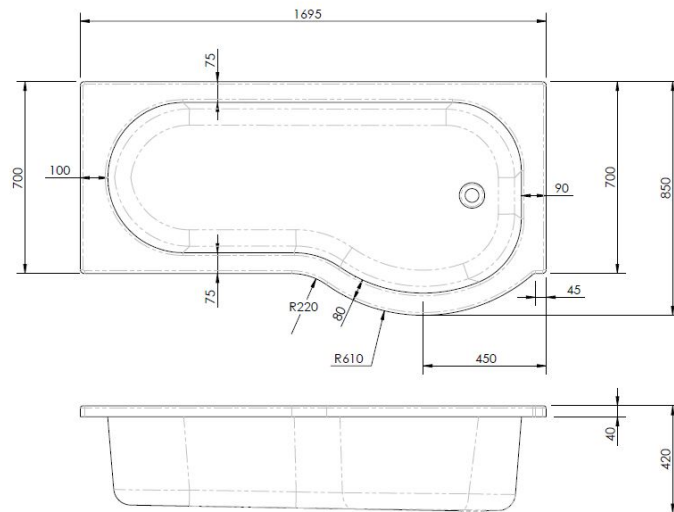

Sales Code: WBP1785R

Description: "P" Shower Bath Rh (L-170 X W-850/700)

Packaging Details

Barcode: 5056211822400

Sales Code: WBP102

Description: 1700mm P Shaped Showerbath Rh

Product Dimensions

Length (mm):	1700
Width (mm):	850
Depth (mm):	415
Nett Weight (kg):	19

Packaging Dimensions

Length (mm):	1700
Width (mm):	900
Depth (mm):	415
Gross Weight (kg):	19

Packaging Data

Box Colour:	Brown Cardboard Sleeve
Box Qty:	1
Label Size:	300 x 35
Label Colour:	White Label
Label Qty:	2

Outer Box Dimensions (If Applicable)

Length (mm):	
Width (mm):	
Height (mm):	
Gross Weight (kg):	
Barcode:	5055275824610

Product Details

Country of Origin:	Turkey
Fitting Instruction:	No
Certification:	FSC: CE:
Material Colour Reference:	European White
Product Material:	Acrylic
Material Thickness:	4mm
Volume (Ltr):	200L
Displaced Capacity:	130L
Leg Set Included:	Not Applicable
Waste Included:	Not Applicable
Drilled/Undrilled:	Not Applicable
Includes Grips:	Not Applicable
Embossed:	Not Applicable
No of Tapholes:	None
Anti-Slip:	Not Applicable

Sales Code: WBL001

Description: Bath Leg Set

Product Dimensions

Length (mm):	
Width (mm):	600
Depth (mm):	60
Nett Weight (kg):	2.5

Packaging Dimensions

Length (mm):	600
Width (mm):	60
Depth (mm):	60
Gross Weight (kg):	2.5