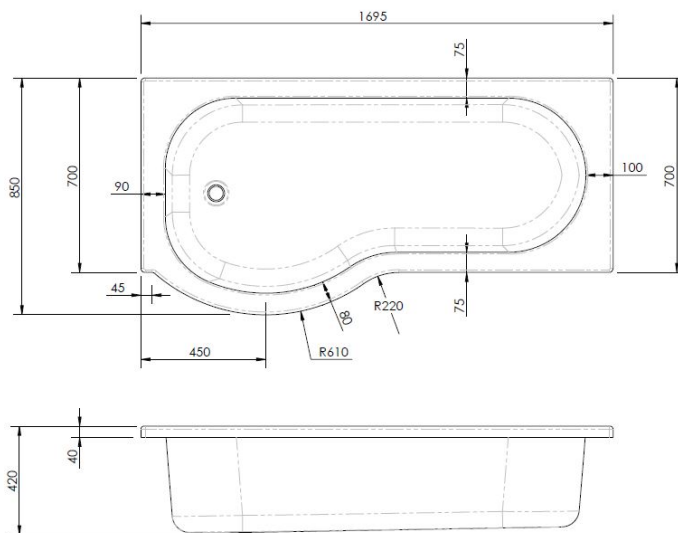

Sales Code: WBP1785L

Description: "P" Shower Bath Lh (L-170 X W-850/700)

### Packaging Details

Barcode: 5056211822394

Sales Code: WBP101

Description: 1700mm P Shaped Showerbath Lh

### Product Dimensions

Length (mm):	1700
Width (mm):	850
Depth (mm):	415
Nett Weight (kg):	19

### Packaging Dimensions

Length (mm):	1700
Width (mm):	900
Depth (mm):	415
Gross Weight (kg):	19