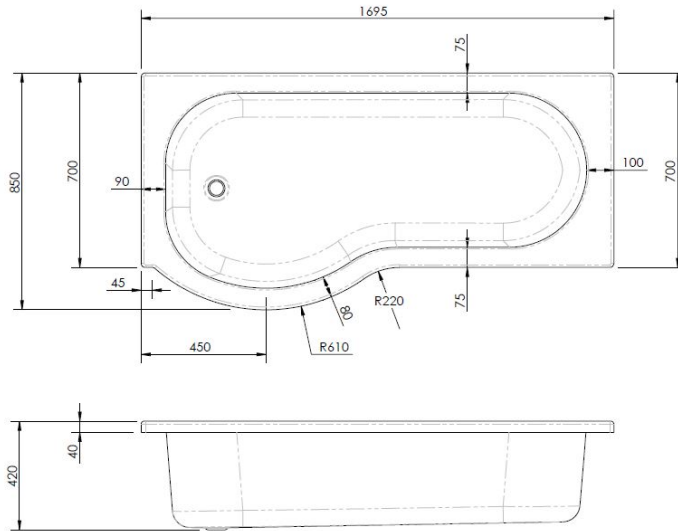

Sales Code: WBP1785L

Description: "P" Shower Bath Lh (L-170 X W-850/700)

### Packaging Details

Barcode: 5056211822394

Sales Code: WBP101

Description: 1700mm P Shaped Showerbath Lh

### Product Dimensions

Length (mm):	1700
Width (mm):	850
Depth (mm):	415
Nett Weight (kg):	19

### Packaging Dimensions

Length (mm):	1700
Width (mm):	900
Depth (mm):	415
Gross Weight (kg):	19