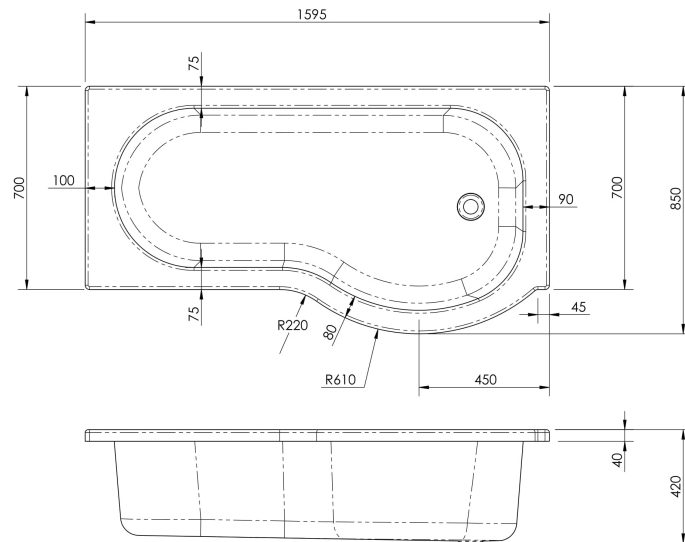

### Packaging Details

Barcode: 5056211822424

**Sales Code:** WBP106

**Description:** 1600mm P Shaped Showerbath Rh

### Product Dimensions

Length (mm):	1600
Width (mm):	850
Depth (mm):	410
Nett Weight (kg):	17.5

### Packaging Dimensions

Length (mm):	700
Width (mm):	1600
Depth (mm):	850
Gross Weight (kg):	17.5

### Outer Box Dimensions (If Applicable)

Length (mm):	
Width (mm):	
Height (mm):	
Gross Weight (kg):	
Barcode:	5056211822240