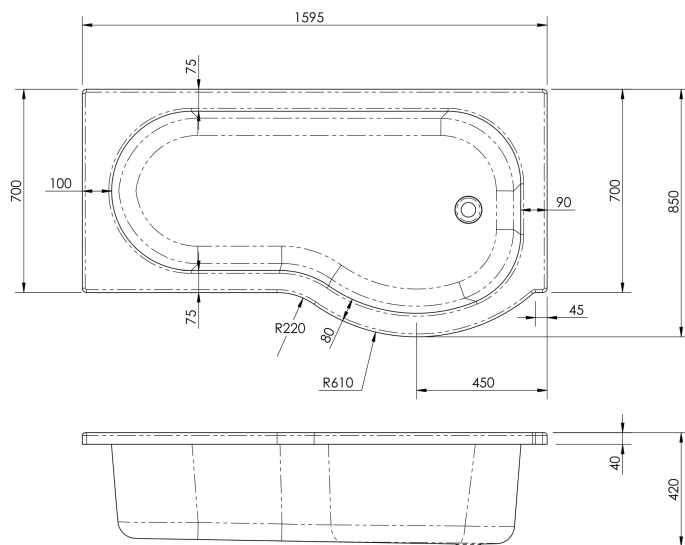

### Packaging Details

Barcode: 5056211822424

**Sales Code:** WBP106

**Description:** 1600mm P Shaped Showerbath Rh

### Product Dimensions

Length (mm):	1600
Width (mm):	850
Depth (mm):	410
Nett Weight (kg):	17.5

### Packaging Dimensions

Length (mm):	700
Width (mm):	1600
Depth (mm):	850
Gross Weight (kg):	17.5

### Outer Box Dimensions (If Applicable)

Length (mm):	
Width (mm):	
Height (mm):	
Gross Weight (kg):	
Barcode:	5056211822240