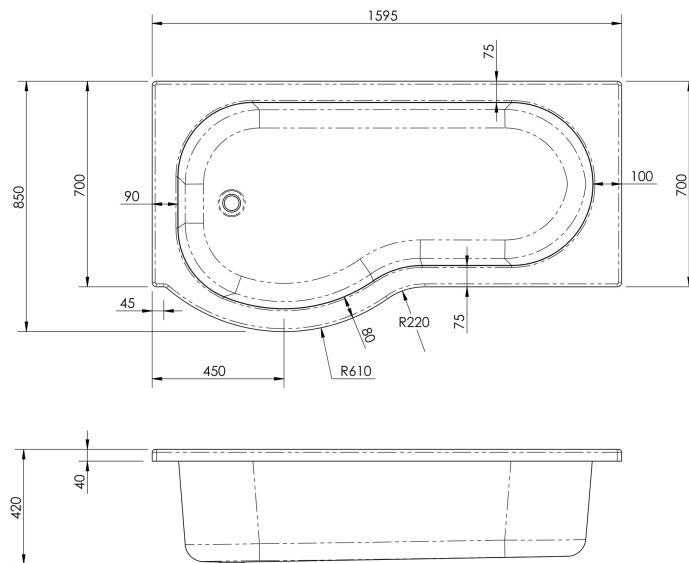

Sales Code: WBP1685L

Description: 1600 X 850 P Shape Bath Lh

Packaging Details

Barcode: 5056211822417

Sales Code: WBP105

Description: 1600mm P Shaped Showerbath Lh

Product Dimensions

Length (mm):	1600
Width (mm):	850
Depth (mm):	410
Nett Weight (kg):	17.5

Packaging Dimensions

Length (mm):	700
Width (mm):	1600
Depth (mm):	850
Gross Weight (kg):	17.5

Packaging Data

Box Colour:	Brown Cardboard Sleeve
Box Qty:	1
Label Size:	192 x 38
Label Colour:	White Label
Label Qty:	1

Outer Box Dimensions (If Applicable)

Length (mm):	
Width (mm):	
Height (mm):	
Gross Weight (kg):	
Barcode:	5056211822233

Product Details

Country of Origin:	Turkey
Fitting Instruction:	No
Certification:	FSC: No CE: Yes
Material Colour Reference:	European White
Product Material:	Acrylic
Material Thickness:	
Volume (Ltr):	190L
Displaced Capacity:	120L
Leg Set Included:	Legset Not Included
Waste Included:	Waste Not Included
Drilled/Undrilled:	Undrilled For Taps
Includes Grips:	No Grips Supplied
Embossed:	No
No of Tapholes:	None
Anti-Slip:	No

Sales Code: WBL001

Description: Bath Leg Set

Product Dimensions

Length (mm):
 Width (mm): 600
 Depth (mm): 60
 Nett Weight (kg): 2.5

Packaging Dimensions

Length (mm): 600
 Width (mm): 60
 Depth (mm): 60
 Gross Weight (kg): 2.5