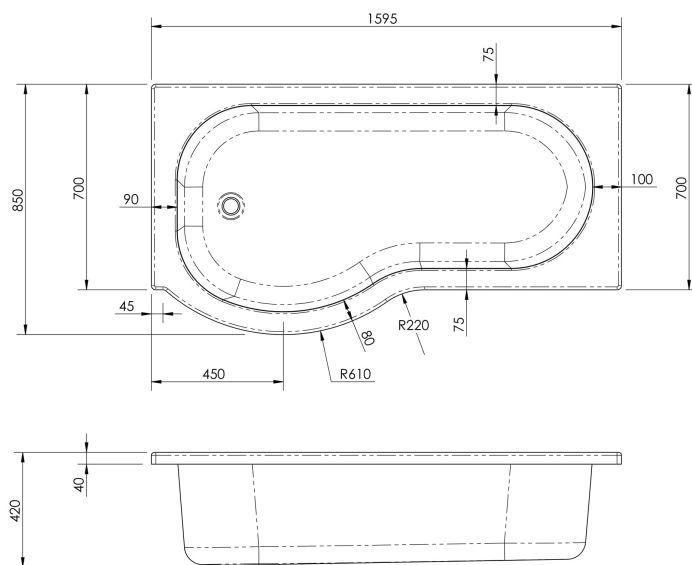

Sales Code: WBP1685L

Description: 1600 X 850 P Shape Bath Lh

Packaging Details

Barcode: 5056211822417

Sales Code: WBP105

Description: 1600mm P Shaped Showerbath Lh

Product Dimensions

Length (mm):	1600
Width (mm):	850
Depth (mm):	410
Nett Weight (kg):	17.5

Packaging Dimensions

Length (mm):	700
Width (mm):	1600
Depth (mm):	850
Gross Weight (kg):	17.5

Packaging Data

Box Colour:	Brown Cardboard Sleeve
Box Qty:	1
Label Size:	192 x 38
Label Colour:	White Label
Label Qty:	1

Outer Box Dimensions (If Applicable)

Length (mm):	
Width (mm):	
Height (mm):	
Gross Weight (kg):	
Barcode:	5056211822233

Product Details

Country of Origin:	Turkey
Fitting Instruction:	No
Certification:	FSC: No CE: Yes
Material Colour Reference:	European White
Product Material:	Acrylic
Material Thickness:	
Volume (Ltr):	190L
Displaced Capacity:	120L
Leg Set Included:	Legset Not Included
Waste Included:	Waste Not Included
Drilled/Undrilled:	Undrilled For Taps
Includes Grips:	No Grips Supplied
Embossed:	No
No of Tapholes:	None
Anti-Slip:	No

Sales Code: WBL001

Description: Bath Leg Set

Product Dimensions

Length (mm):
 Width (mm): 600
 Depth (mm): 60
 Nett Weight (kg): 2.5

Packaging Dimensions

Length (mm): 600
 Width (mm): 60
 Depth (mm): 60
 Gross Weight (kg): 2.5