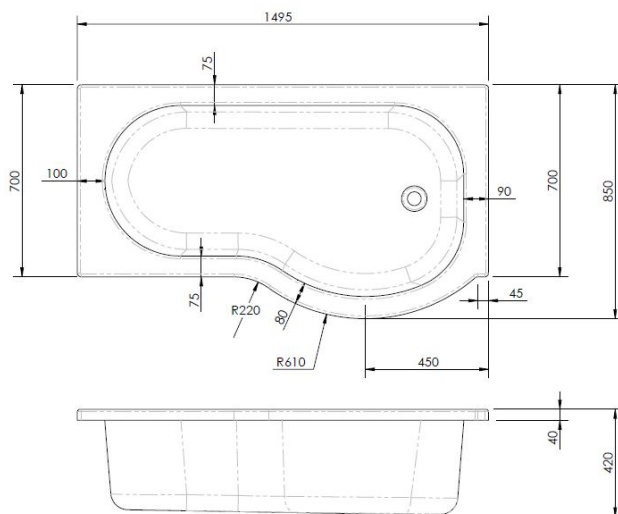

Sales Code: WBP1585R

Description: 1500 X 850 P Shape Bath Rh

Packaging Details

Barcode: 5056211822387

Sales Code: WBP104

Description: 1500mm P Shaped Showerbath Rh

Product Dimensions

Length (mm):	1500
Width (mm):	850
Depth (mm):	415
Nett Weight (kg):	19

Packaging Dimensions

Length (mm):	1500
Width (mm):	900
Depth (mm):	415
Gross Weight (kg):	19

Packaging Data

Box Colour:	Brown Cardboard Sleeve
Box Qty:	1
Label Size:	300 x 35
Label Colour:	White Label
Label Qty:	2

Outer Box Dimensions (If Applicable)

Length (mm):	
Width (mm):	
Height (mm):	
Gross Weight (kg):	
Barcode:	5055275824641

Product Details

Country of Origin:	Turkey
Fitting Instruction:	No
Certification:	FSC: CE:
Material Colour Reference:	European White
Product Material:	Acrylic
Material Thickness:	4mm
Volume (Ltr):	
Displaced Capacity:	
Leg Set Included:	Not Applicable
Waste Included:	Not Applicable
Drilled/Undrilled:	Not Applicable
Includes Grips:	Not Applicable
Embossed:	Not Applicable
No of Tapholes:	None
Anti-Slip:	Not Applicable

Sales Code: WBL001

Description: Bath Leg Set

Product Dimensions

Length (mm):	
Width (mm):	600
Depth (mm):	60
Nett Weight (kg):	2.5

Packaging Dimensions

Length (mm):	600
Width (mm):	60
Depth (mm):	60
Gross Weight (kg):	2.5