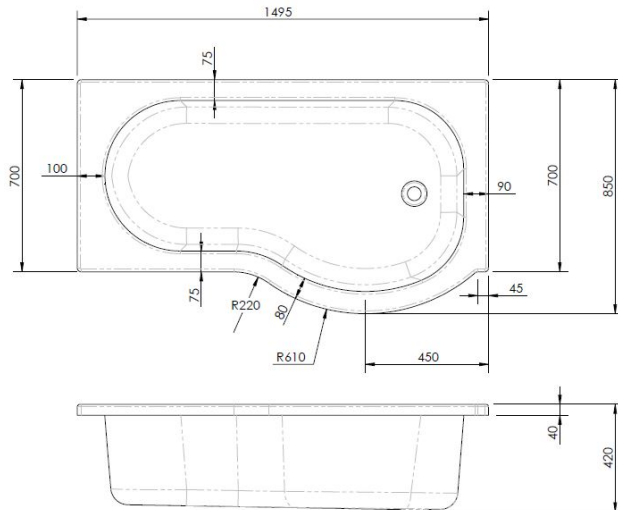

Sales Code: WBP1585R

Description: 1500 X 850 P Shape Bath Rh

Packaging Details

Barcode: 5056211822387

Sales Code: WBP104

Description: 1500mm P Shaped Showerbath Rh

Product Dimensions

Length (mm):	1500
Width (mm):	850
Depth (mm):	415
Nett Weight (kg):	19

Packaging Dimensions

Length (mm):	1500
Width (mm):	900
Depth (mm):	415
Gross Weight (kg):	19

Packaging Data

Box Colour:	Brown Cardboard Sleeve
Box Qty:	1
Label Size:	300 x 35
Label Colour:	White Label
Label Qty:	2

Outer Box Dimensions (If Applicable)

Length (mm):	
Width (mm):	
Height (mm):	
Gross Weight (kg):	
Barcode:	5055275824641

Product Details

Country of Origin:	Turkey
Fitting Instruction:	No
Certification:	FSC: CE:
Material Colour Reference:	European White
Product Material:	Acrylic
Material Thickness:	4mm
Volume (Ltr):	
Displaced Capacity:	
Leg Set Included:	Not Applicable
Waste Included:	Not Applicable
Drilled/Undrilled:	Not Applicable
Includes Grips:	Not Applicable
Embossed:	Not Applicable
No of Tapholes:	None
Anti-Slip:	Not Applicable

Sales Code: WBL001

Description: Bath Leg Set

Product Dimensions

Length (mm):	
Width (mm):	600
Depth (mm):	60
Nett Weight (kg):	2.5

Packaging Dimensions

Length (mm):	600
Width (mm):	60
Depth (mm):	60
Gross Weight (kg):	2.5