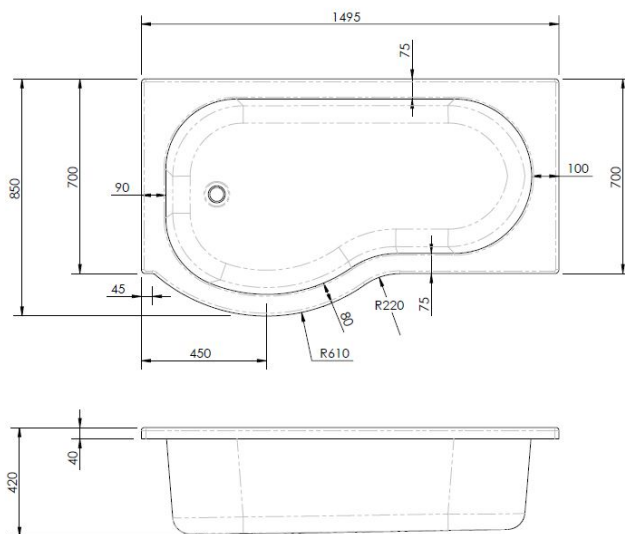

Sales Code: WBP1585L

Description: 1500 X 850 P Shape Bath Lh

Packaging Details

Barcode: 5056211822370

Sales Code: WBP103

Description: 1500mm P Shaped Showerbath Lh

Product Dimensions

Length (mm):	1500
Width (mm):	850
Depth (mm):	415
Nett Weight (kg):	19

Packaging Dimensions

Length (mm):	1500
Width (mm):	900
Depth (mm):	415
Gross Weight (kg):	19

Packaging Data

Box Colour:	Brown Cardboard Sleeve
Box Qty:	1
Label Size:	x
Label Colour:	White Label
Label Qty:	

Outer Box Dimensions (If Applicable)

Length (mm):	
Width (mm):	
Height (mm):	
Gross Weight (kg):	
Barcode:	5055275824627

Product Details

Country of Origin:	Turkey
Fitting Instruction:	No
Certification:	FSC: CE:
Material Colour Reference:	
Product Material:	Acrylic
Material Thickness:	
Volume (Ltr):	
Displaced Capacity:	
Leg Set Included:	Not Applicable
Waste Included:	Not Applicable
Drilled/Undrilled:	Not Applicable
Includes Grips:	Not Applicable
Embossed:	Not Applicable
No of Tapholes:	
Anti-Slip:	Not Applicable

Sales Code: WBL001

Description: Bath Leg Set

Product Dimensions

Length (mm):
 Width (mm): 600
 Depth (mm): 60
 Nett Weight (kg): 2.5

Packaging Dimensions

Length (mm): 600
 Width (mm): 60
 Depth (mm): 60
 Gross Weight (kg): 2.5