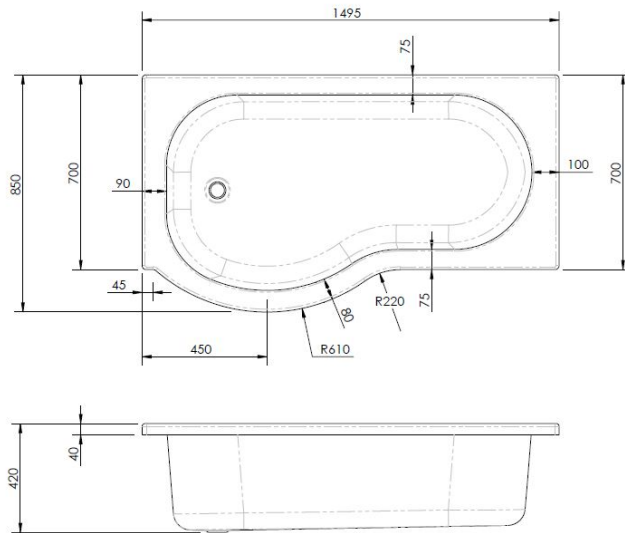

Sales Code: WBP1585L

Description: 1500 X 850 P Shape Bath Lh

Packaging Details

Barcode: 5056211822370

Sales Code: WBP103

Description: 1500mm P Shaped Showerbath Lh

Product Dimensions

Length (mm):	1500
Width (mm):	850
Depth (mm):	415
Nett Weight (kg):	19

Packaging Dimensions

Length (mm):	1500
Width (mm):	900
Depth (mm):	415
Gross Weight (kg):	19

Packaging Data

Box Colour:	Brown Cardboard Sleeve
Box Qty:	1
Label Size:	x
Label Colour:	White Label
Label Qty:	

Outer Box Dimensions (If Applicable)

Length (mm):	
Width (mm):	
Height (mm):	
Gross Weight (kg):	
Barcode:	5055275824627

Product Details

Country of Origin:	Turkey
Fitting Instruction:	No
Certification:	FSC: CE:
Material Colour Reference:	
Product Material:	Acrylic
Material Thickness:	
Volume (Ltr):	
Displaced Capacity:	
Leg Set Included:	Not Applicable
Waste Included:	Not Applicable
Drilled/Undrilled:	Not Applicable
Includes Grips:	Not Applicable
Embossed:	Not Applicable
No of Tapholes:	
Anti-Slip:	Not Applicable

Sales Code: WBL001

Description: Bath Leg Set

Product Dimensions

Length (mm):
 Width (mm): 600
 Depth (mm): 60
 Nett Weight (kg): 2.5

Packaging Dimensions

Length (mm): 600
 Width (mm): 60
 Depth (mm): 60
 Gross Weight (kg): 2.5