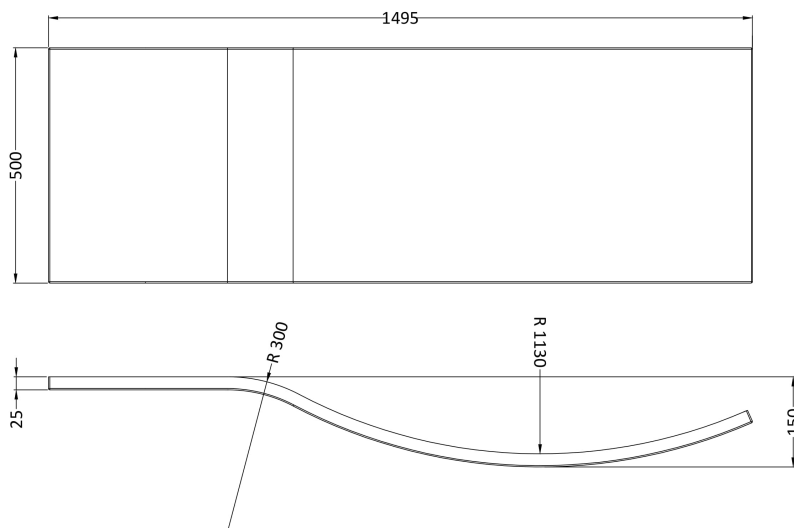

### Product Dimensions

Length (mm):	1495
Width (mm):	500
Depth (mm):	150
Nett Weight (kg):	1

### Packaging Dimensions

Length (mm):	1500
Width (mm):	520
Depth (mm):	30
Gross Weight (kg):	1

### Outer Box Dimensions (If Applicable)

Length (mm):	
Width (mm):	
Height (mm):	
Gross Weight (kg):	
Barcode:	5055275824559

### Product Details

Country of Origin:	Turkey
Fitting Instruction:	No
Certification:	FSC: CE:
Material Colour Reference:	European White
Product Material:	Acrylic
Material Thickness:	2mm
Volume (Ltr):	N/A
Displaced Capacity:	N/A
Leg Set Included:	Not Applicable
Waste Included:	Not Applicable
Drilled/Undrilled:	Not Applicable
Includes Grips:	Not Applicable
Embossed:	Not Applicable
No of Tapholes:	Not Applicable
Anti-Slip:	Not Applicable