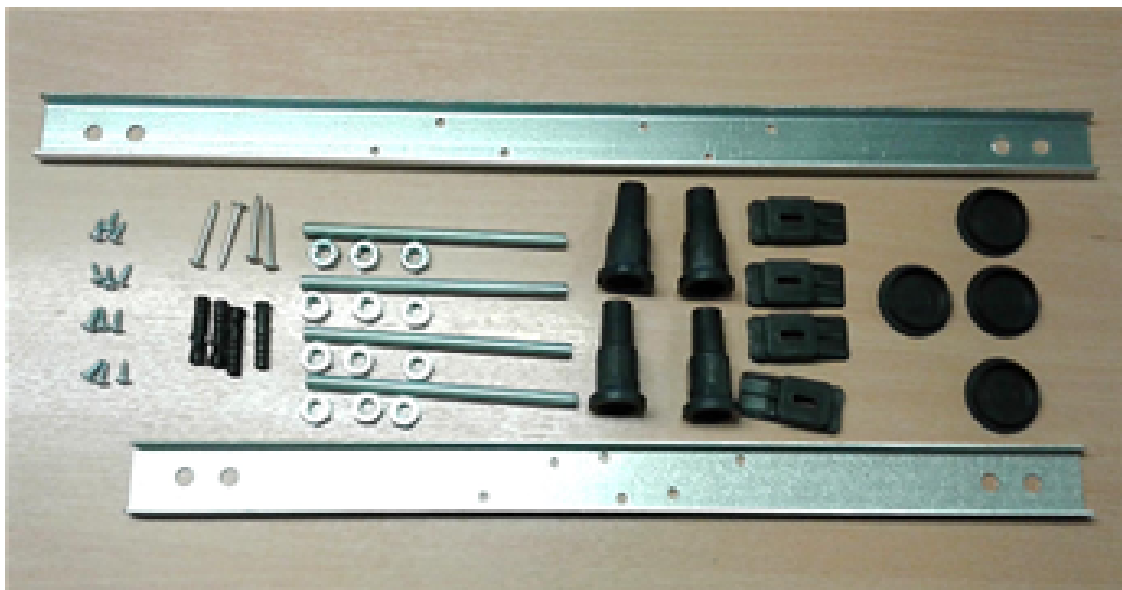

Sales Code: WBB1785R

Description: Right Hand Curved Bath 1700mm

Packaging Details

Barcode: 5056211822363

Sales Code: WBB102

Description: 1700 B Shaped Shower Bath R/H

Product Dimensions

Length (mm):	1695
Width (mm):	900
Depth (mm):	415
Nett Weight (kg):	18.75

Packaging Dimensions

Length (mm):	1700
Width (mm):	900
Depth (mm):	415
Gross Weight (kg):	19

Packaging Data

Box Colour:	Brown Cardboard Sleeve
Box Qty:	1
Label Size:	300 x 35
Label Colour:	White Label
Label Qty:	2

Outer Box Dimensions (If Applicable)

Length (mm):	
Width (mm):	
Height (mm):	
Gross Weight (kg):	
Barcode:	5055369083541

Product Details

Country of Origin:	United Kingdom
Fitting Instruction:	No
Certification:	FSC: CE: Yes
Material Colour Reference:	European White
Product Material:	Acrylic
Material Thickness:	4mm
Volume (Ltr):	240L
Displaced Capacity:	170L
Leg Set Included:	Legset Not Included
Waste Included:	Waste Not Included
Drilled/Undrilled:	Undrilled For Taps
Includes Grips:	No Grips Supplied
Embossed:	No
No of Tapholes:	None
Anti-Slip:	No

Sales Code: WBL001

Description: Bath Leg Set

Product Dimensions

Length (mm):	
Width (mm):	600
Depth (mm):	60
Nett Weight (kg):	2.5

Packaging Dimensions

Length (mm):	600
Width (mm):	60
Depth (mm):	60
Gross Weight (kg):	2.5