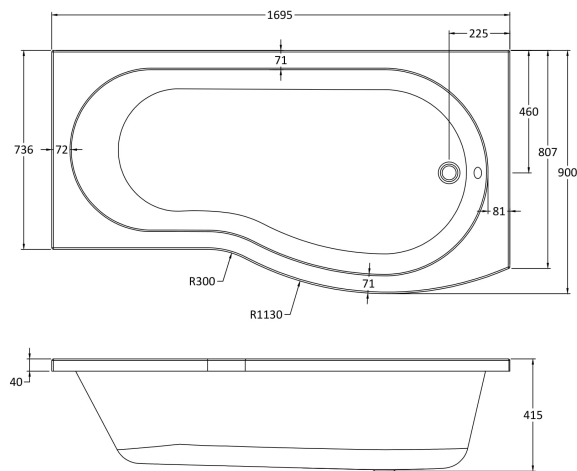

Sales Code: WBB1785R

Description: Right Hand Curved Bath 1700mm

Packaging Details

Barcode: 5056211822363

Sales Code: WBB102

Description: 1700 B Shaped Shower Bath R/H

Product Dimensions

Length (mm):	1695
Width (mm):	900
Depth (mm):	415
Nett Weight (kg):	18.75

Packaging Dimensions

Length (mm):	1700
Width (mm):	900
Depth (mm):	415
Gross Weight (kg):	19

Packaging Data

Box Colour:	Brown Cardboard Sleeve
Box Qty:	1
Label Size:	300 x 35
Label Colour:	White Label
Label Qty:	2

Outer Box Dimensions (If Applicable)

Length (mm):	
Width (mm):	
Height (mm):	
Gross Weight (kg):	
Barcode:	5055369083541

Product Details

Country of Origin:	United Kingdom
Fitting Instruction:	No
Certification:	FSC: CE: Yes
Material Colour Reference:	European White
Product Material:	Acrylic
Material Thickness:	4mm
Volume (Ltr):	240L
Displaced Capacity:	170L
Leg Set Included:	Legset Not Included
Waste Included:	Waste Not Included
Drilled/Undrilled:	Undrilled For Taps
Includes Grips:	No Grips Supplied
Embossed:	No
No of Tapholes:	None
Anti-Slip:	No

Sales Code: WBL001

Description: Bath Leg Set

Product Dimensions

Length (mm):	
Width (mm):	600
Depth (mm):	60
Nett Weight (kg):	2.5

Packaging Dimensions

Length (mm):	600
Width (mm):	60
Depth (mm):	60
Gross Weight (kg):	2.5