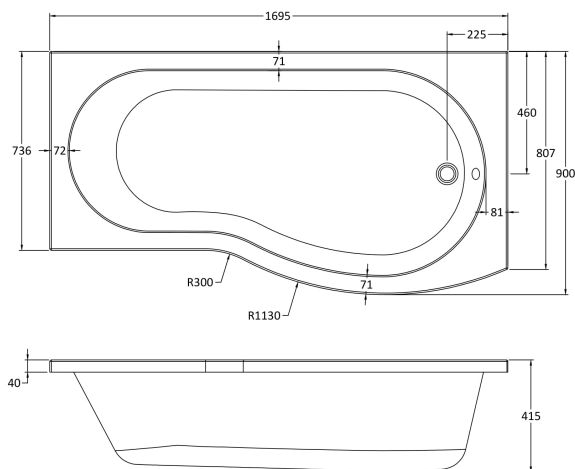

Sales Code: WBB1785R

Description: Right Hand Curved Bath 1700mm

Packaging Details

Barcode: 5056211822363

Sales Code: WBB102

Description: 1700 B Shaped Shower Bath R/H

Product Dimensions

Length (mm):	1695
Width (mm):	900
Depth (mm):	415
Nett Weight (kg):	18.75

Packaging Dimensions

Length (mm):	1700
Width (mm):	900
Depth (mm):	415
Gross Weight (kg):	19

Packaging Data

Box Colour:	Brown Cardboard Sleeve
Box Qty:	1
Label Size:	300 x 35
Label Colour:	White Label
Label Qty:	2

Outer Box Dimensions (If Applicable)

Length (mm):	
Width (mm):	
Height (mm):	
Gross Weight (kg):	
Barcode:	5055369083541

Product Details

Country of Origin:	United Kingdom
Fitting Instruction:	No
Certification:	FSC: CE: Yes
Material Colour Reference:	European White
Product Material:	Acrylic
Material Thickness:	4mm
Volume (Ltr):	240L
Displaced Capacity:	170L
Leg Set Included:	Legset Not Included
Waste Included:	Waste Not Included
Drilled/Undrilled:	Undrilled For Taps
Includes Grips:	No Grips Supplied
Embossed:	No
No of Tapholes:	None
Anti-Slip:	No

Sales Code: WBL001

Description: Bath Leg Set

Product Dimensions

Length (mm):	
Width (mm):	600
Depth (mm):	60
Nett Weight (kg):	2.5

Packaging Dimensions

Length (mm):	600
Width (mm):	60
Depth (mm):	60
Gross Weight (kg):	2.5