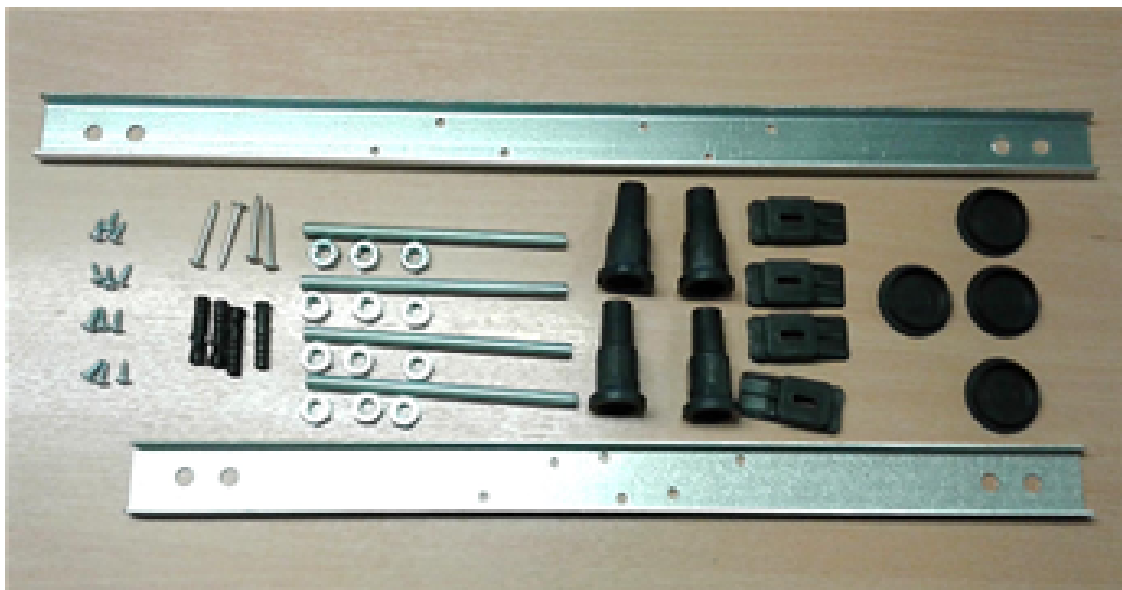

Sales Code: WBB1585R

Description: B Shaped Shower Bath R/H 1500X900x740

Packaging Details

Barcode: 5056211822349

Sales Code: WBB104

Description: 1500mm B Shaped Shower Bath Rh

Product Dimensions

Length (mm):	1495
Width (mm):	900
Depth (mm):	415
Nett Weight (kg):	16.75

Outer Box Dimensions (If Applicable)

Length (mm):	
Width (mm):	
Height (mm):	
Gross Weight (kg):	
Barcode:	5055275824566

Product Details

Country of Origin:	Turkey
Fitting Instruction:	No
Certification:	FSC: CE: Yes
Material Colour Reference:	European White
Product Material:	Acrylic
Material Thickness:	4mm
Volume (Ltr):	200L
Displaced Capacity:	130L
Leg Set Included:	Legset Not Included
Waste Included:	Waste Not Included
Drilled/Undrilled:	Undrilled For Taps
Includes Grips:	No Grips Supplied
Embossed:	No
No of Tapholes:	None
Anti-Slip:	No

Sales Code: WBL001

Description: Bath Leg Set

Product Dimensions

Length (mm):	
Width (mm):	600
Depth (mm):	60
Nett Weight (kg):	2.5

Packaging Dimensions

Length (mm):	600
Width (mm):	60
Depth (mm):	60
Gross Weight (kg):	2.5

Product Details

Country of Origin:	Poland
Fitting Instruction:	No
Certification:	FSC: CE:
Material Colour Reference:	
Product Material:	
Material Thickness:	
Volume (Ltr):	
Displaced Capacity:	
Leg Set Included:	
Waste Included:	
Drilled/Undrilled:	
Includes Grips:	
Embossed:	
No of Tapholes:	
Anti-Slip:	