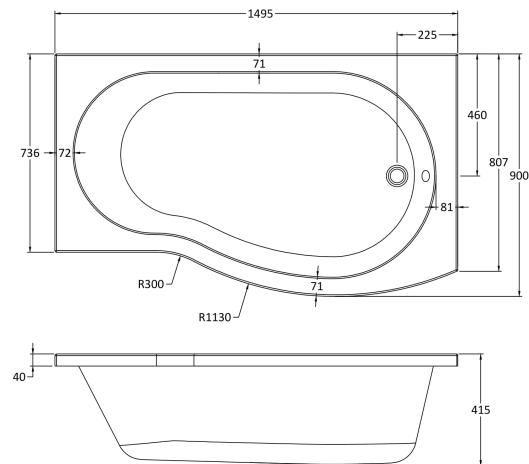

Sales Code: WBB1585R

Description: B Shaped Shower Bath R/H 1500X900x740

Packaging Details

Barcode: 5056211822349

Sales Code: WBB104

Description: 1500mm B Shaped Shower Bath Rh

Product Dimensions

Length (mm):	1495
Width (mm):	900
Depth (mm):	415
Nett Weight (kg):	16.75

Packaging Dimensions

Length (mm):	1500
Width (mm):	900
Depth (mm):	415
Gross Weight (kg):	17

Packaging Data

Box Colour:	Brown Cardboard Sleeve
Box Qty:	1
Label Size:	300 x 35
Label Colour:	White Label
Label Qty:	2

Outer Box Dimensions (If Applicable)

Length (mm):	
Width (mm):	
Height (mm):	
Gross Weight (kg):	
Barcode:	5055275824566

Product Details

Country of Origin:	Turkey
Fitting Instruction:	No
Certification:	FSC: CE: Yes
Material Colour Reference:	European White
Product Material:	Acrylic
Material Thickness:	4mm
Volume (Ltr):	200L
Displaced Capacity:	130L
Leg Set Included:	Legset Not Included
Waste Included:	Waste Not Included
Drilled/Undrilled:	Undrilled For Taps
Includes Grips:	No Grips Supplied
Embossed:	No
No of Tapholes:	None
Anti-Slip:	No

Sales Code: WBL001

Description: Bath Leg Set

Product Dimensions

Length (mm):	
Width (mm):	600
Depth (mm):	60
Nett Weight (kg):	2.5

Packaging Dimensions

Length (mm):	600
Width (mm):	60
Depth (mm):	60
Gross Weight (kg):	2.5