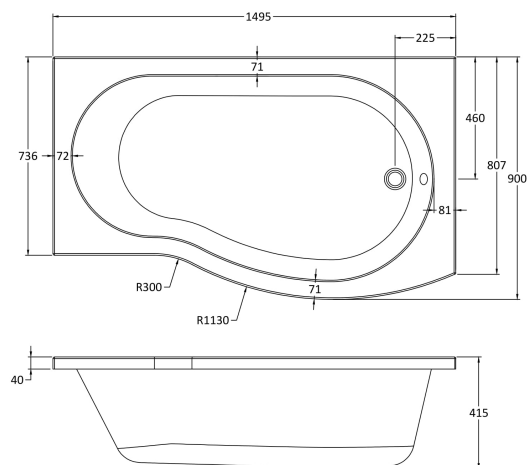

Sales Code: WBB1585R

Description: B Shaped Shower Bath R/H 1500X900x740

Packaging Details

Barcode: 5056211822349

Sales Code: WBB104

Description: 1500mm B Shaped Shower Bath Rh

Product Dimensions

Length (mm):	1495
Width (mm):	900
Depth (mm):	415
Nett Weight (kg):	16.75

Packaging Dimensions

Length (mm):	1500
Width (mm):	900
Depth (mm):	415
Gross Weight (kg):	17

Packaging Data

Box Colour:	Brown Cardboard Sleeve
Box Qty:	1
Label Size:	300 x 35
Label Colour:	White Label
Label Qty:	2

Outer Box Dimensions (If Applicable)

Length (mm):	
Width (mm):	
Height (mm):	
Gross Weight (kg):	
Barcode:	5055275824566

Product Details

Country of Origin:	Turkey
Fitting Instruction:	No
Certification:	FSC: CE: Yes
Material Colour Reference:	European White
Product Material:	Acrylic
Material Thickness:	4mm
Volume (Ltr):	200L
Displaced Capacity:	130L
Leg Set Included:	Legset Not Included
Waste Included:	Waste Not Included
Drilled/Undrilled:	Undrilled For Taps
Includes Grips:	No Grips Supplied
Embossed:	No
No of Tapholes:	None
Anti-Slip:	No

Sales Code: WBL001

Description: Bath Leg Set

Product Dimensions

Length (mm):	
Width (mm):	600
Depth (mm):	60
Nett Weight (kg):	2.5

Packaging Dimensions

Length (mm):	600
Width (mm):	60
Depth (mm):	60
Gross Weight (kg):	2.5