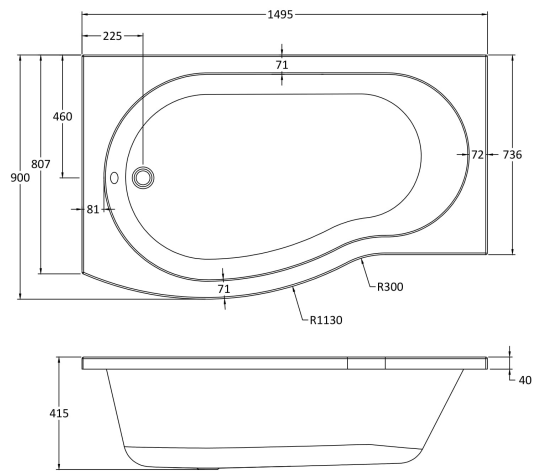

### Packaging Details

Barcode: 5056211822332

**Sales Code:** WBB103

**Description:** 1500mm B Shaped Shower Bath Lh

**Product Dimensions**

Length (mm):	1495
Width (mm):	900
Depth (mm):	415
Nett Weight (kg):	16.75

**Packaging Dimensions**

Length (mm):	1500
Width (mm):	900
Depth (mm):	415
Gross Weight (kg):	17

**Packaging Data**

Box Colour:	Brown Cardboard Sleeve
Box Qty:	1
Label Size:	300 x 35
Label Colour:	White Label
Label Qty:	2

### Product Dimensions

Length (mm):	
Width (mm):	600
Depth (mm):	60
Nett Weight (kg):	2.5

### Packaging Dimensions

Length (mm):	600
Width (mm):	60
Depth (mm):	60
Gross Weight (kg):	2.5