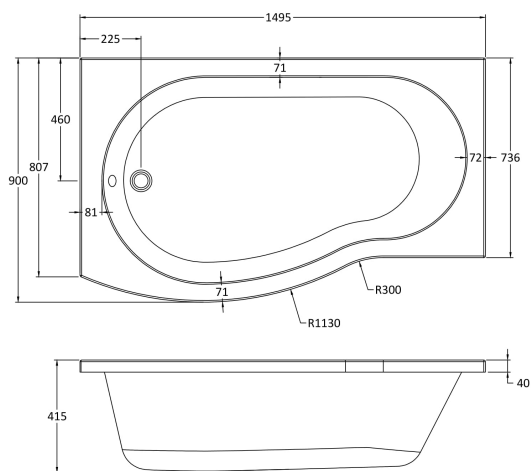

Sales Code: WBB1585L

Description: B Shaped Shower Bath L/H 1500X900x740

### Packaging Details

Barcode: 5056211822332

**Sales Code:** WBB103

**Description:** 1500mm B Shaped Shower Bath Lh

**Product Dimensions**

Length (mm):	1495
Width (mm):	900
Depth (mm):	415
Nett Weight (kg):	16.75

**Packaging Dimensions**

Length (mm):	1500
Width (mm):	900
Depth (mm):	415
Gross Weight (kg):	17

**Packaging Data**

Box Colour:	Brown Cardboard Sleeve
Box Qty:	1
Label Size:	300 x 35
Label Colour:	White Label
Label Qty:	2

### Product Dimensions

Length (mm):	
Width (mm):	600
Depth (mm):	60
Nett Weight (kg):	2.5