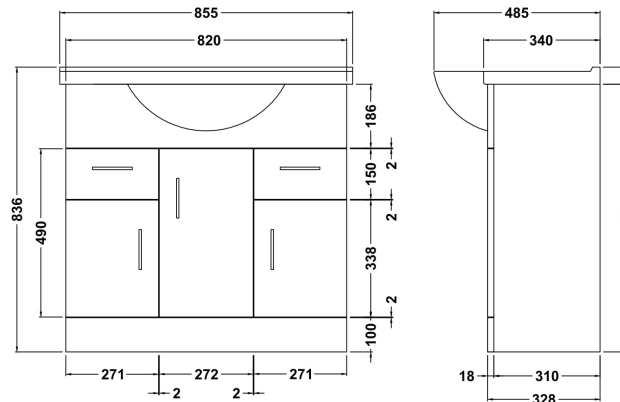

Sales Code: VTY850

Description: High Gloss White 850 Basin Unit

Packaging Details

Barcode: 5055146168638

Sales Code: NBC005

Description: Classic 850mm 1T/H Basin

Product Dimensions

Height (mm):	485
Width (mm):	855
Depth (mm):	235
Nett Weight (kg):	25

Packaging Dimensions

Height (mm):	530
Width (mm):	875
Depth (mm):	235
Gross Weight (kg):	25.87

Packaging Data

Box Colour:	Brown Cardboard Box - Printed
Box Qty:	1
Label Size:	100 x 50
Label Colour:	Not Applicable
Label Qty:	0

Outer Box Dimensions (If Applicable)

Height (mm):	
Width (mm):	
Depth (mm):	
Gross Weight (kg):	
Barcode:	5055146172918

Product Details

Country of Origin:	China
Fitting Instruction:	No
Certification:	CE: No WRAS: N/A WRAS No: N/A
Product Material:	Vitreous China
Fixing Supplied:	No

Sales Code: PRC105

Description: 850 Pr Std Basin Unit

Product Dimensions

Height (mm):	781
Width (mm):	820
Depth (mm):	328
Nett Weight (kg):	33

Packaging Dimensions

Height (mm):	355
Width (mm):	845
Depth (mm):	815
Gross Weight (kg):	33