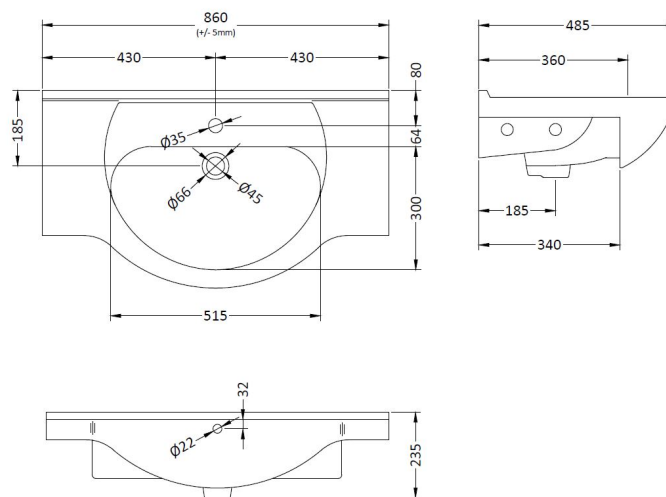

Sales Code: VTY850

Description: High Gloss White 850 Basin Unit

Packaging Details

Barcode: 5055146168638

Sales Code: NBC005

Description: Classic 850mm 1T/H Basin

Product Dimensions

Height (mm):	485
Width (mm):	855
Depth (mm):	235
Nett Weight (kg):	25

Packaging Dimensions

Height (mm):	530
Width (mm):	875
Depth (mm):	235
Gross Weight (kg):	25.87

Packaging Data

Box Colour:	Brown Cardboard Box - Printed
Box Qty:	1
Label Size:	100 x 50
Label Colour:	Not Applicable
Label Qty:	0

Outer Box Dimensions (If Applicable)

Height (mm):	
Width (mm):	
Depth (mm):	
Gross Weight (kg):	
Barcode:	5055146172918

Product Details

Country of Origin:	China
Fitting Instruction:	No
Certification:	CE: No WRAS: N/A WRAS No: N/A
Product Material:	Vitreous China
Fixing Supplied:	No

Sales Code: PRC105

Description: 850 Pr Std Basin Unit

Product Dimensions

Height (mm):	781
Width (mm):	820
Depth (mm):	328
Nett Weight (kg):	33

Packaging Dimensions

Height (mm):	355
Width (mm):	845
Depth (mm):	815
Gross Weight (kg):	33