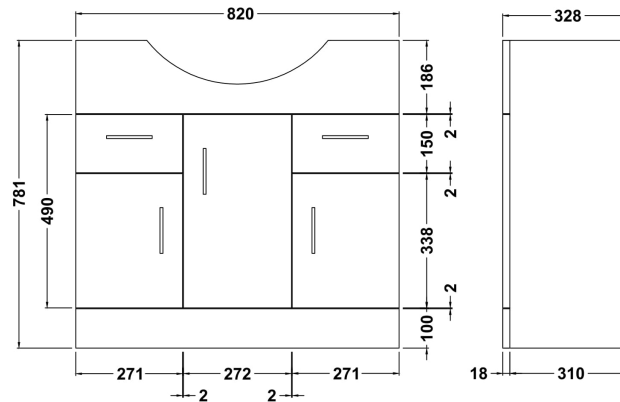

Sales Code: VTY850

Description: High Gloss White 850 Basin Unit

Packaging Details

Barcode: 5055146168638

Sales Code: NBC005

Description: Classic 850mm 1T/H Basin

Product Dimensions

Height (mm):	485
Width (mm):	855
Depth (mm):	235
Nett Weight (kg):	25

Packaging Dimensions

Height (mm):	530
Width (mm):	875
Depth (mm):	235
Gross Weight (kg):	25.87

Packaging Data

Box Colour:	Brown Cardboard Box - Printed
Box Qty:	1
Label Size:	100 x 50
Label Colour:	Not Applicable
Label Qty:	0

Outer Box Dimensions (If Applicable)

Height (mm):	
Width (mm):	
Depth (mm):	
Gross Weight (kg):	
Barcode:	5055146172918

Product Details

Country of Origin:	China
Fitting Instruction:	No
Certification:	CE: No WRAS: N/A WRAS No: N/A
Product Material:	Vitreous China
Fixing Supplied:	No

Sales Code: PRC105

Description: 850 Pr Std Basin Unit

Product Dimensions

Height (mm):	781
Width (mm):	820
Depth (mm):	328
Nett Weight (kg):	33

Packaging Dimensions

Height (mm):	355
Width (mm):	845
Depth (mm):	815
Gross Weight (kg):	33