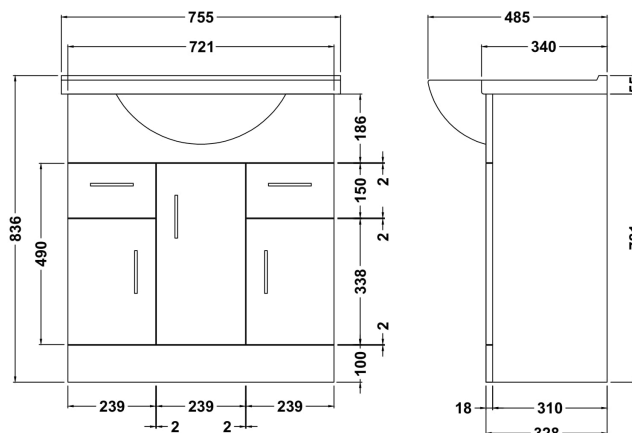

### Product Dimensions

Height (mm):	485
Width (mm):	755
Depth (mm):	230
Nett Weight (kg):	20.8

### Packaging Dimensions

Height (mm):	535
Width (mm):	780
Depth (mm):	240
Gross Weight (kg):	21.43

### Outer Box Dimensions (If Applicable)

Height (mm):	
Width (mm):	
Depth (mm):	
Gross Weight (kg):	
Barcode:	5055146172901

### Product Dimensions

Height (mm):	781
Width (mm):	620
Depth (mm):	298
Nett Weight (kg):	28.9