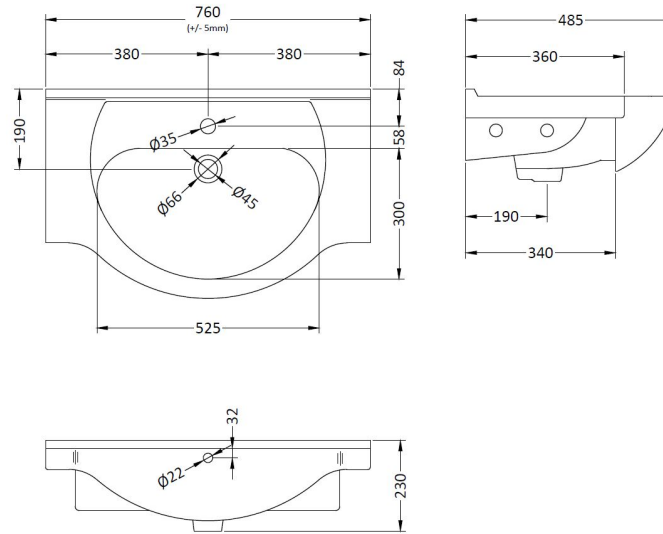

### Product Dimensions

Height (mm):	485
Width (mm):	755
Depth (mm):	230
Nett Weight (kg):	20.8

### Packaging Dimensions

Height (mm):	535
Width (mm):	780
Depth (mm):	240
Gross Weight (kg):	21.43

### Product Dimensions

Height (mm):	781
Width (mm):	620
Depth (mm):	298
Nett Weight (kg):	28.9

### Packaging Dimensions

Height (mm):	355
Width (mm):	745
Depth (mm):	815
Gross Weight (kg):	28.9