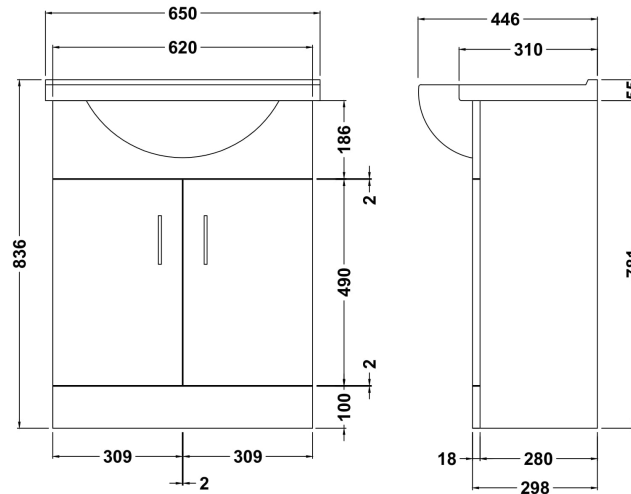

Sales Code: VTY650

Description: High Gloss White 650 Basin Unit

Packaging Details

Barcode: 5055146173571