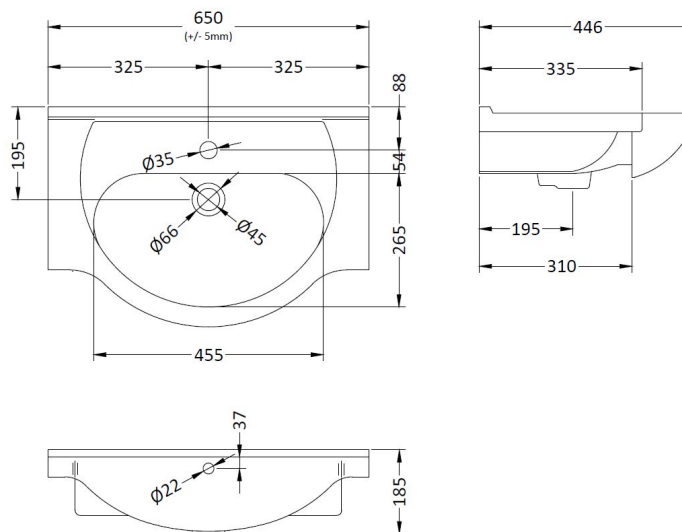

### Product Dimensions

Height (mm):	446
Width (mm):	650
Depth (mm):	185
Nett Weight (kg):	16.5

### Packaging Dimensions

Height (mm):	470
Width (mm):	670
Depth (mm):	200
Gross Weight (kg):	17.18

### Outer Box Dimensions (If Applicable)

Height (mm):	
Width (mm):	
Depth (mm):	
Gross Weight (kg):	
Barcode:	5055146172871

**Basins:** Tap Hole: One Taphole Chain Stay Hole: No  
Template: Not Required Waste Type Req: Slotted  
Overflow Inc: Yes Overflow Cover: Yes  
Inner Bowl Depth (mm): 115mm