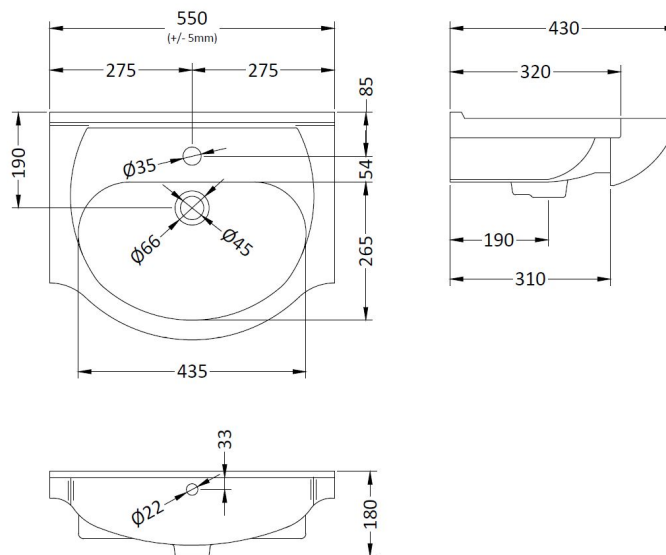

Sales Code: VTY550

Description: High Gloss White 550 Basin Unit

Packaging Details

Barcode: 5055146168614

Sales Code: NBC002

Description: Classic 550mm 1T/H Basin

Product Dimensions

Height (mm):	440
Width (mm):	560
Depth (mm):	180
Nett Weight (kg):	13

Packaging Dimensions

Height (mm):	470
Width (mm):	560
Depth (mm):	190
Gross Weight (kg):	13.69

Packaging Data

Box Colour:	Brown Cardboard Box - Printed
Box Qty:	1
Label Size:	120 x 100
Label Colour:	Not Applicable
Label Qty:	0

Outer Box Dimensions (If Applicable)

Height (mm):	
Width (mm):	
Depth (mm):	
Gross Weight (kg):	
Barcode:	5055146172895

Product Details

Country of Origin:	China
Fitting Instruction:	No
Certification:	CE: No WRAS: N/A WRAS No: N/A
Product Material:	Vitreous China
Fixing Supplied:	No

Sales Code: PRC102

Description: 550 Pr Std Basin Unit

Product Dimensions

Height (mm):	781
Width (mm):	520
Depth (mm):	298
Nett Weight (kg):	15.8

Packaging Dimensions

Height (mm):	325
Width (mm):	540
Depth (mm):	815
Gross Weight (kg):	16.8