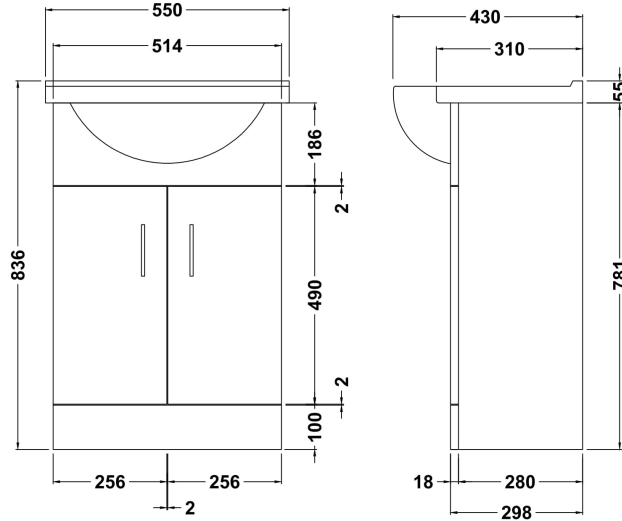

Sales Code: VTY550

Description: High Gloss White 550 Basin Unit

Packaging Details

Barcode: 5055146168614

Sales Code: NBC002

Description: Classic 550mm 1T/H Basin

Product Dimensions

Height (mm):	440
Width (mm):	560
Depth (mm):	180
Nett Weight (kg):	13

Packaging Dimensions

Height (mm):	470
Width (mm):	560
Depth (mm):	190
Gross Weight (kg):	13.69

Packaging Data

Box Colour:	Brown Cardboard Box - Printed
Box Qty:	1
Label Size:	120 x 100
Label Colour:	Not Applicable
Label Qty:	0

Outer Box Dimensions (If Applicable)

Height (mm):	
Width (mm):	
Depth (mm):	
Gross Weight (kg):	
Barcode:	5055146172895

Product Details

Country of Origin:	China
Fitting Instruction:	No
Certification:	CE: No WRAS: N/A WRAS No: N/A
Product Material:	Vitreous China
Fixing Supplied:	No

Sales Code: PRC102

Description: 550 Pr Std Basin Unit

Product Dimensions

Height (mm):	781
Width (mm):	520
Depth (mm):	298
Nett Weight (kg):	15.8

Packaging Dimensions

Height (mm):	325
Width (mm):	540
Depth (mm):	815
Gross Weight (kg):	16.8