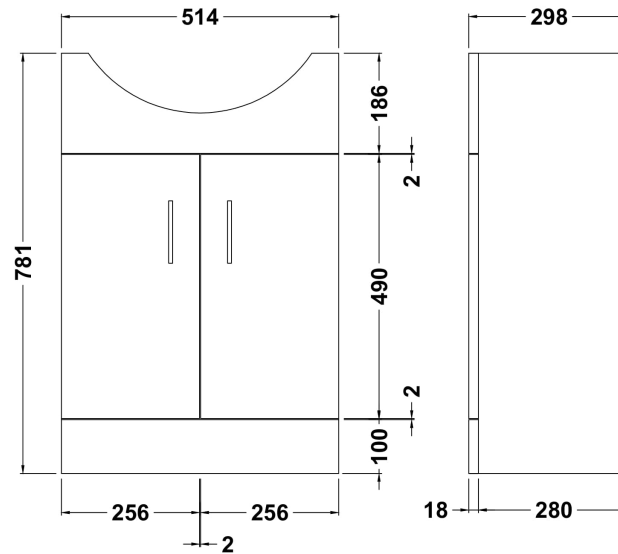

Sales Code: VTY550

Description: High Gloss White 550 Basin Unit

Packaging Details

Barcode: 5055146168614

Sales Code: NBC002

Description: Classic 550mm 1T/H Basin

Product Dimensions

Height (mm):	440
Width (mm):	560
Depth (mm):	180
Nett Weight (kg):	13

Packaging Dimensions

Height (mm):	470
Width (mm):	560
Depth (mm):	190
Gross Weight (kg):	13.69

Packaging Data

Box Colour:	Brown Cardboard Box - Printed
Box Qty:	1
Label Size:	120 x 100
Label Colour:	Not Applicable
Label Qty:	0

Outer Box Dimensions (If Applicable)

Height (mm):	
Width (mm):	
Depth (mm):	
Gross Weight (kg):	
Barcode:	5055146172895

Product Details

Country of Origin:	China
Fitting Instruction:	No
Certification:	CE: No WRAS: N/A WRAS No: N/A
Product Material:	Vitreous China
Fixing Supplied:	No

Sales Code: PRC102

Description: 550 Pr Std Basin Unit

Product Dimensions

Height (mm):	781
Width (mm):	520
Depth (mm):	298
Nett Weight (kg):	15.8

Packaging Dimensions

Height (mm):	325
Width (mm):	540
Depth (mm):	815
Gross Weight (kg):	16.8