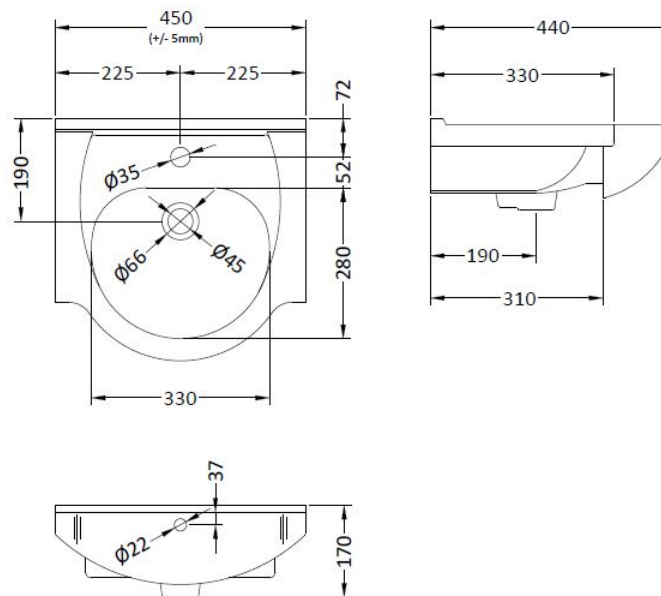

### Product Dimensions

Height (mm):	440
Width (mm):	450
Depth (mm):	170
Nett Weight (kg):	12

### Packaging Dimensions

Height (mm):	470
Width (mm):	460
Depth (mm):	190
Gross Weight (kg):	12.56

### Outer Box Dimensions (If Applicable)

Height (mm):	
Width (mm):	
Depth (mm):	
Gross Weight (kg):	
Barcode:	5055146172888

**Basins:** Tap Hole: One Taphole Chain Stay Hole: No  
Template: Not Required Waste Type Req: Slotted  
Overflow Inc: Yes Overflow Cover: Yes  
Inner Bowl Depth (mm): 140mm