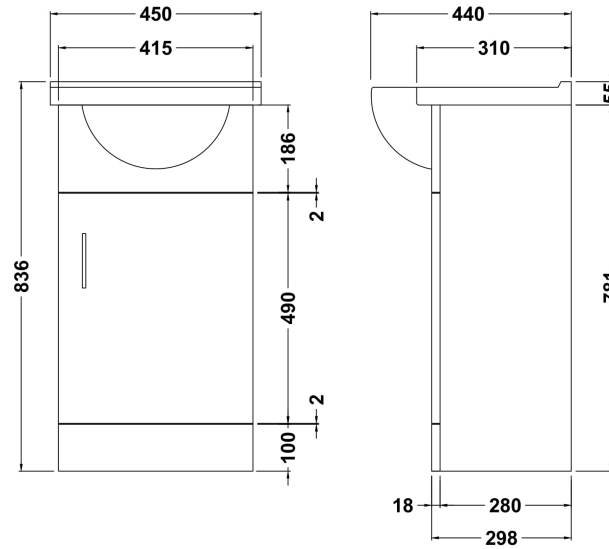

Sales Code: VTY450

Description: High Gloss White 450 Basin Unit

Packaging Details

Barcode: 5055146168607