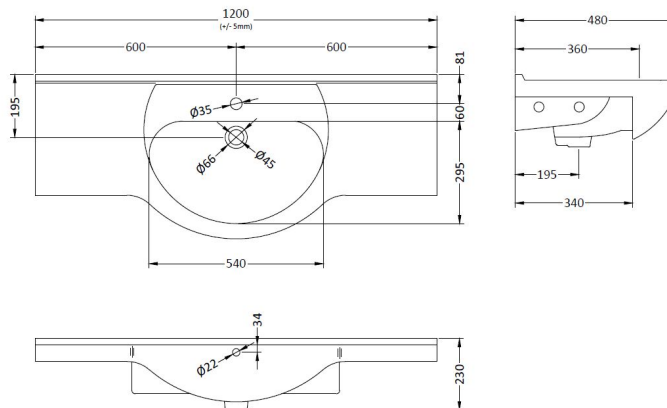

Sales Code: VTY1200

Description: High Gloss White 1200 Basin Unit

Packaging Details

Barcode: 5055146175315

Sales Code: NBC007

Description: Classic 1200mm 1T/H Basin

Product Dimensions

Height (mm):	480
Width (mm):	1200
Depth (mm):	230
Nett Weight (kg):	29.8

Packaging Dimensions

Height (mm):	520
Width (mm):	1215
Depth (mm):	250
Gross Weight (kg):	31

Packaging Data

Box Colour:	Brown Cardboard Box - Printed
Box Qty:	1
Label Size:	100 x 50
Label Colour:	Not Applicable
Label Qty:	0

Outer Box Dimensions (If Applicable)

Height (mm):	
Width (mm):	
Depth (mm):	
Gross Weight (kg):	
Barcode:	5055146175827

Product Details

Country of Origin:	China
Fitting Instruction:	No
Certification:	CE: No WRAS: N/A WRAS No: N/A
Product Material:	Vitreous China
Fixing Supplied:	No

Sales Code: PRC107

Description: 1200 Pr Std Basin Unit

Product Dimensions

Height (mm):	781
Width (mm):	1160
Depth (mm):	328
Nett Weight (kg):	41

Packaging Dimensions

Height (mm):	355
Width (mm):	1185
Depth (mm):	815
Gross Weight (kg):	41