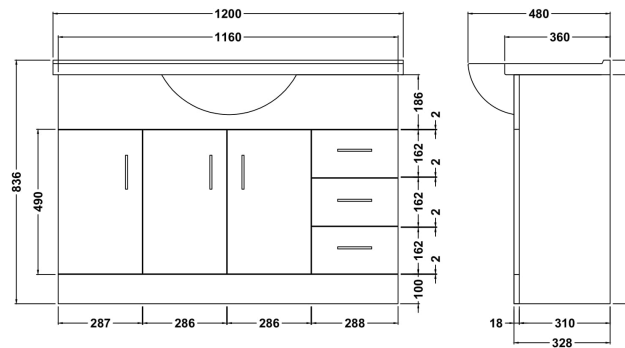

Sales Code: VTY1200

Description: High Gloss White 1200 Basin Unit

Packaging Details

Barcode: 5055146175315

Sales Code: NBC007

Description: Classic 1200mm 1T/H Basin

Product Dimensions

Height (mm):	480
Width (mm):	1200
Depth (mm):	230
Nett Weight (kg):	29.8

Packaging Dimensions

Height (mm):	520
Width (mm):	1215
Depth (mm):	250
Gross Weight (kg):	31

Packaging Data

Box Colour:	Brown Cardboard Box - Printed
Box Qty:	1
Label Size:	100 x 50
Label Colour:	Not Applicable
Label Qty:	0

Outer Box Dimensions (If Applicable)

Height (mm):	
Width (mm):	
Depth (mm):	
Gross Weight (kg):	
Barcode:	5055146175827

Product Details

Country of Origin:	China
Fitting Instruction:	No
Certification:	CE: No WRAS: N/A WRAS No: N/A
Product Material:	Vitreous China
Fixing Supplied:	No

Sales Code: PRC107

Description: 1200 Pr Std Basin Unit

Product Dimensions

Height (mm):	781
Width (mm):	1160
Depth (mm):	328
Nett Weight (kg):	41

Packaging Dimensions

Height (mm):	355
Width (mm):	1185
Depth (mm):	815
Gross Weight (kg):	41