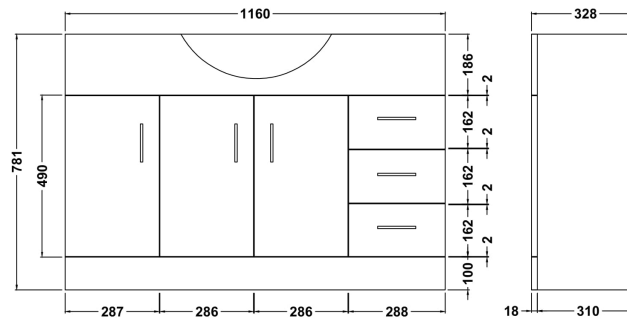

Sales Code: VTY1200

Description: High Gloss White 1200 Basin Unit

Packaging Details

Barcode: 5055146175315

Sales Code: NBC007

Description: Classic 1200mm 1T/H Basin

Product Dimensions

Height (mm):	480
Width (mm):	1200
Depth (mm):	230
Nett Weight (kg):	29.8

Packaging Dimensions

Height (mm):	520
Width (mm):	1215
Depth (mm):	250
Gross Weight (kg):	31

Packaging Data

Box Colour:	Brown Cardboard Box - Printed
Box Qty:	1
Label Size:	100 x 50
Label Colour:	Not Applicable
Label Qty:	0

Outer Box Dimensions (If Applicable)

Height (mm):	
Width (mm):	
Depth (mm):	
Gross Weight (kg):	
Barcode:	5055146175827

Product Details

Country of Origin:	China
Fitting Instruction:	No
Certification:	CE: No WRAS: N/A WRAS No: N/A
Product Material:	Vitreous China
Fixing Supplied:	No

Sales Code: PRC107

Description: 1200 Pr Std Basin Unit

Product Dimensions

Height (mm):	781
Width (mm):	1160
Depth (mm):	328
Nett Weight (kg):	41

Packaging Dimensions

Height (mm):	355
Width (mm):	1185
Depth (mm):	815
Gross Weight (kg):	41